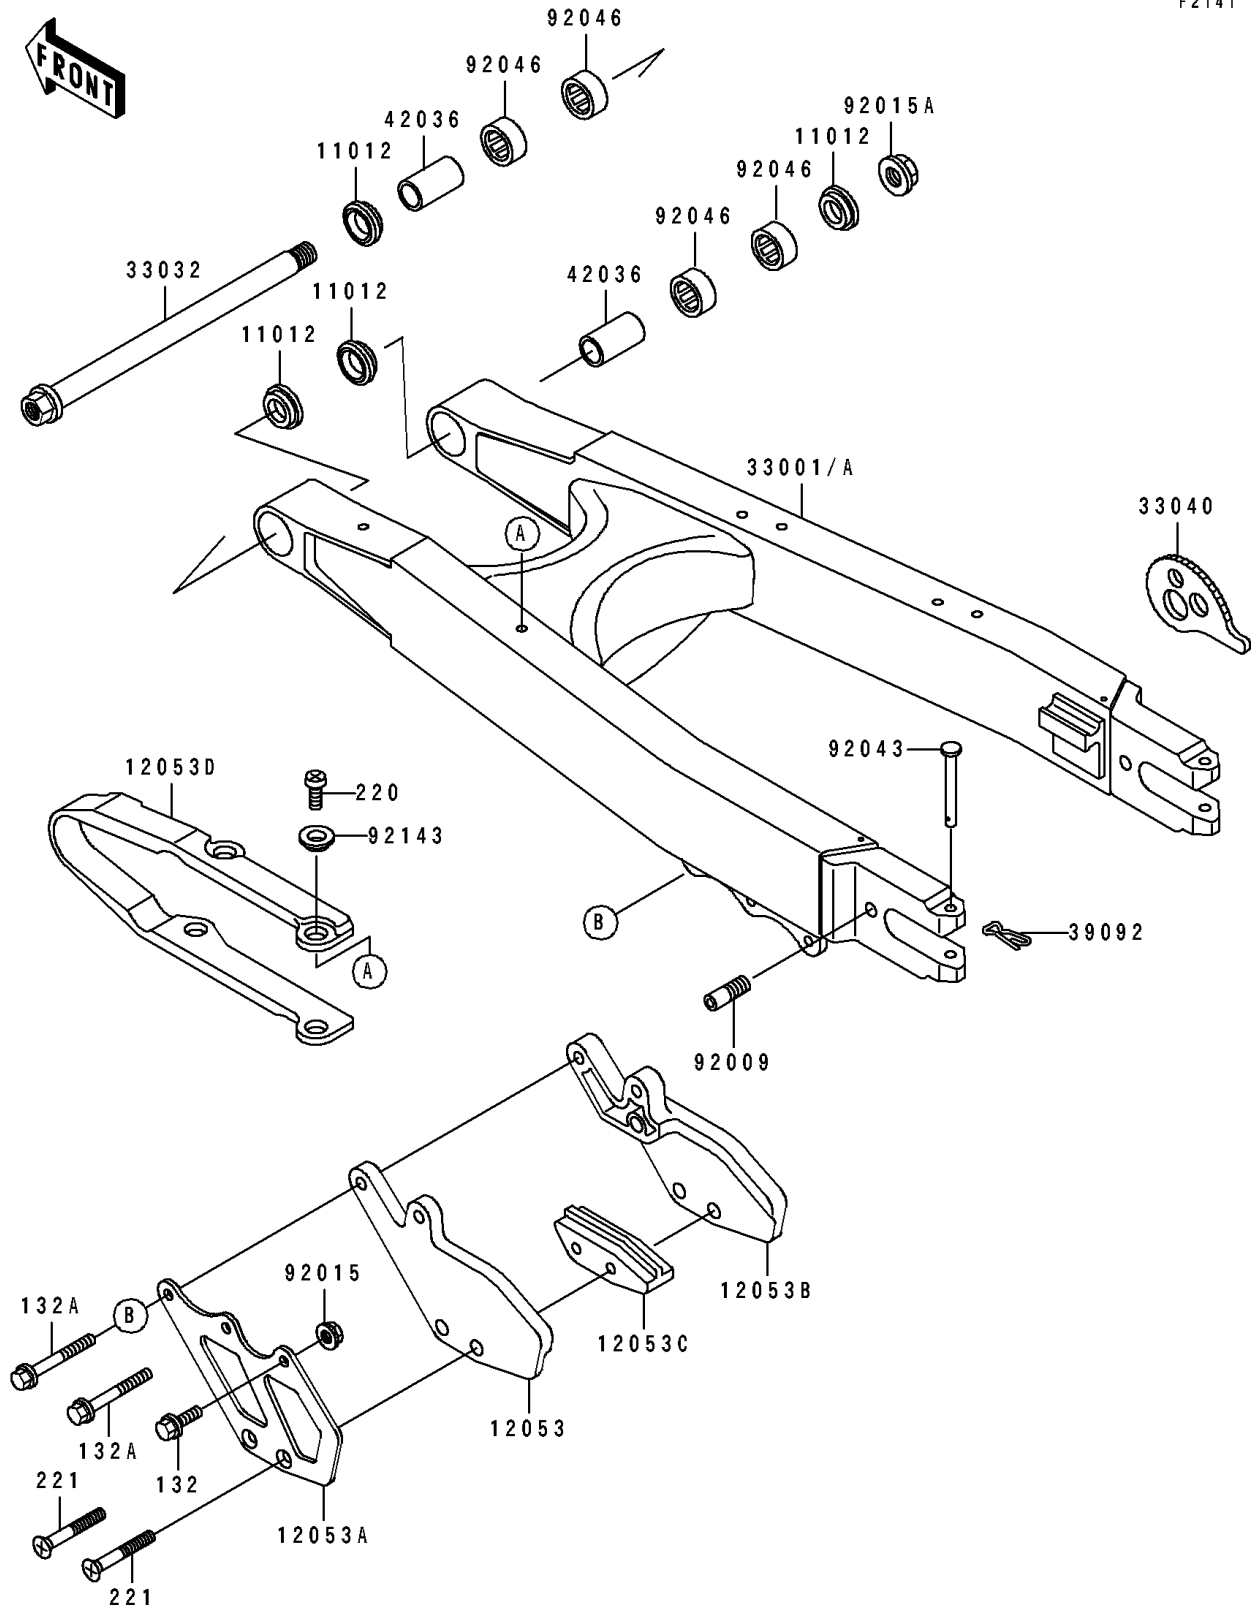

1994 KLX650R

PARTS DIAGRAM

Swingarm

F2141

1994 KLX650R

PARTS LIST

Swingarm

Kawasaki

Let the Good Times Roll®

ITEM NAME

PART NUMBER

QUANTITY
