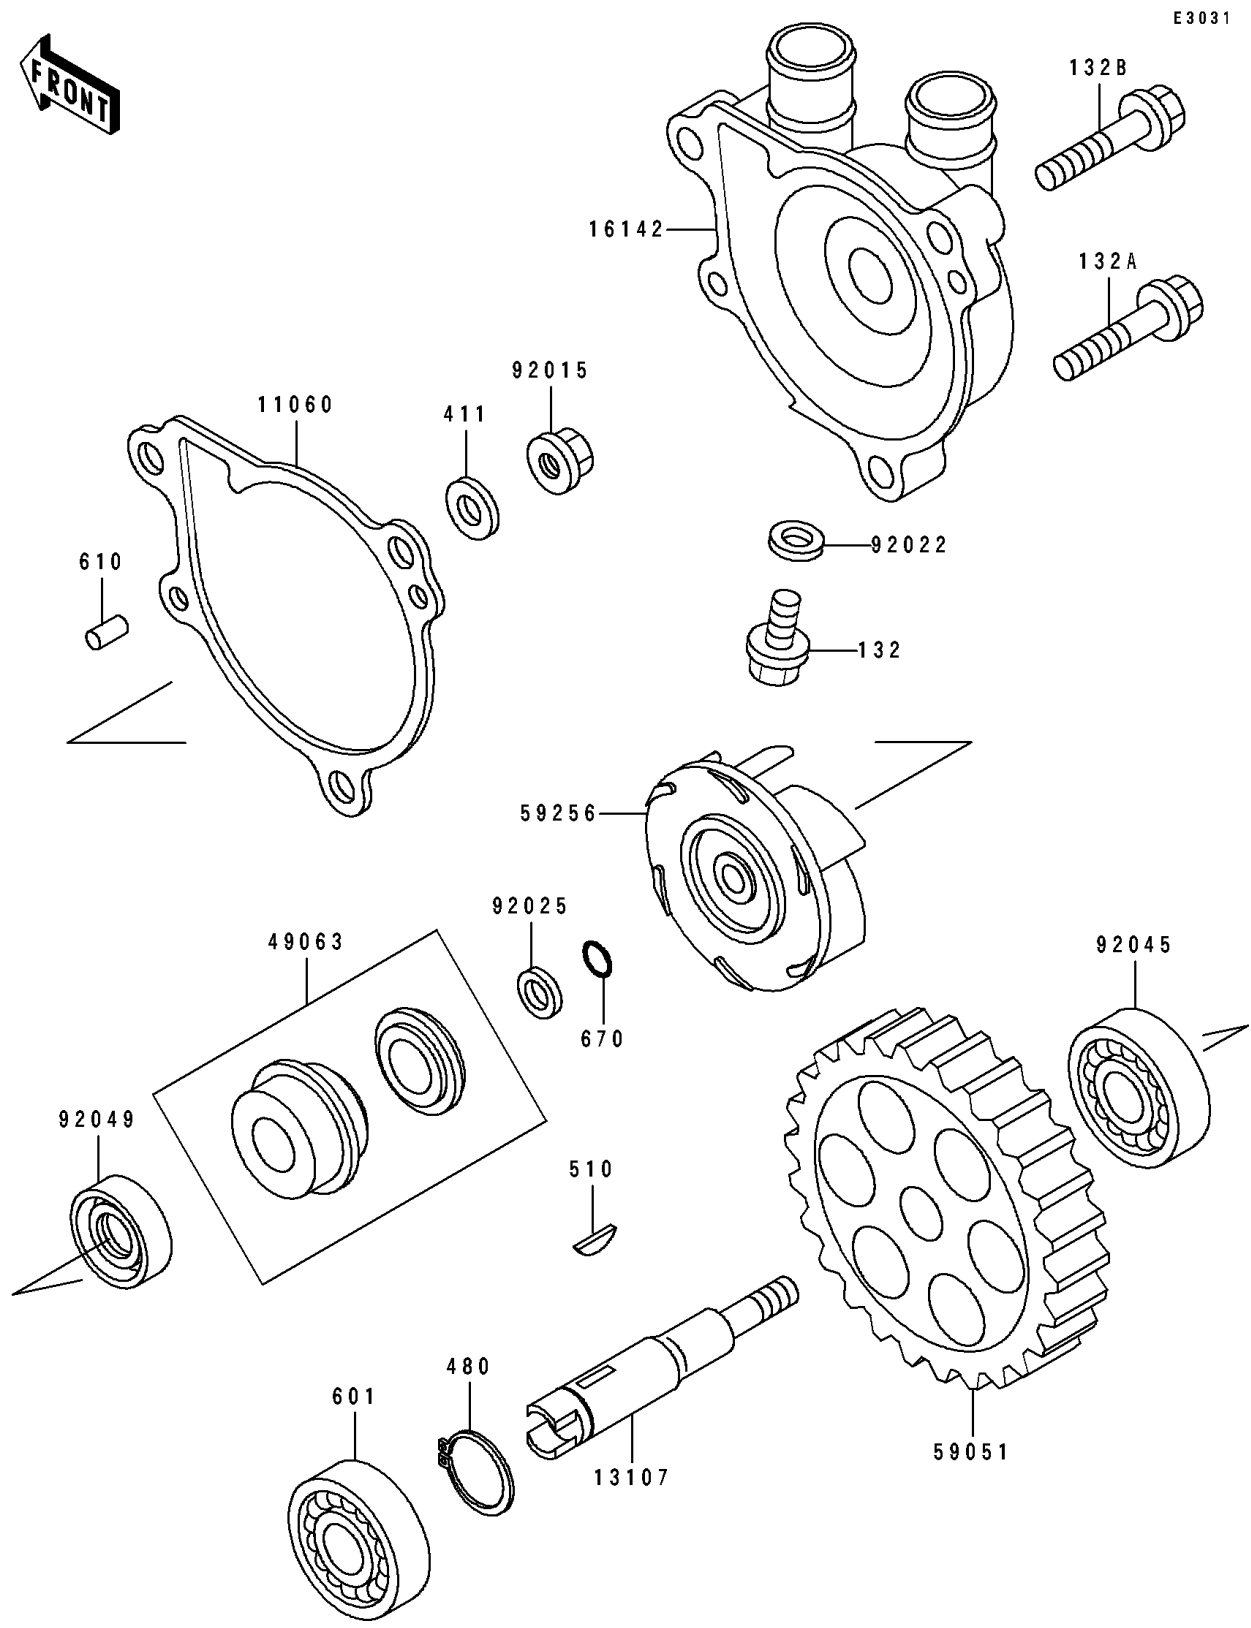

1994 KLX650R

PARTS DIAGRAM

Water Pump

1994 KLX650R

PARTS LIST

Water Pump

Kawasaki

Let the Good Times Roll®

ITEM NAME

PART NUMBER

QUANTITY
