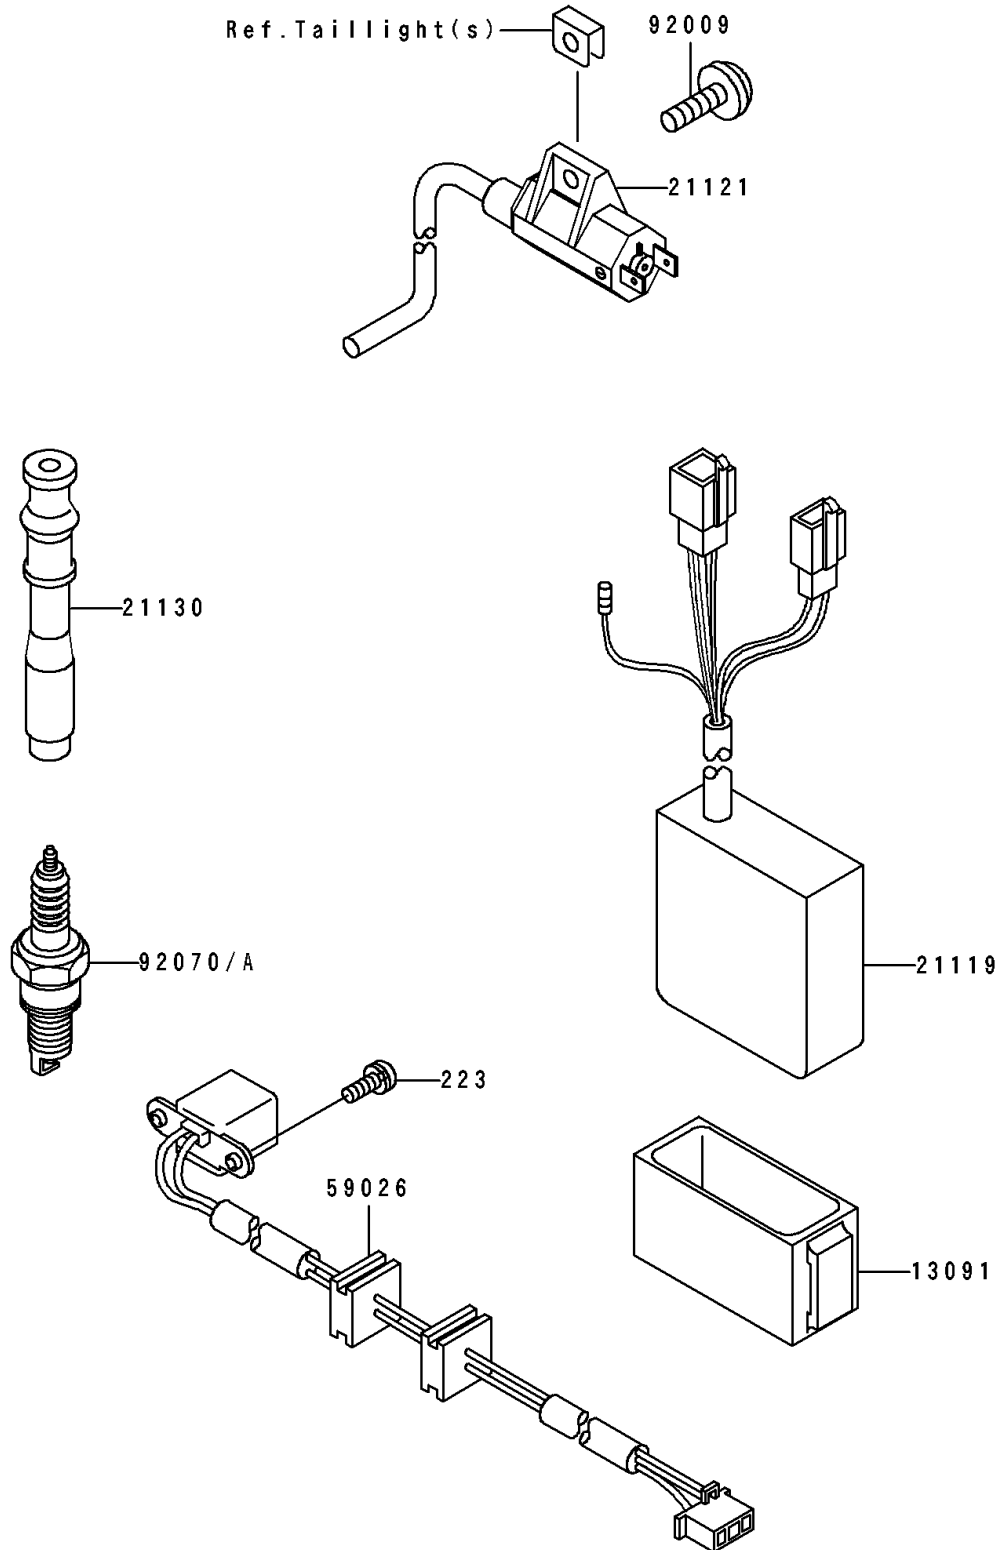

1994 KLX650R

PARTS DIAGRAM

Ignition System

E1830

1994 KLX650R

PARTS LIST

Ignition System

ITEM NAME

PART NUMBER

QUANTITY
