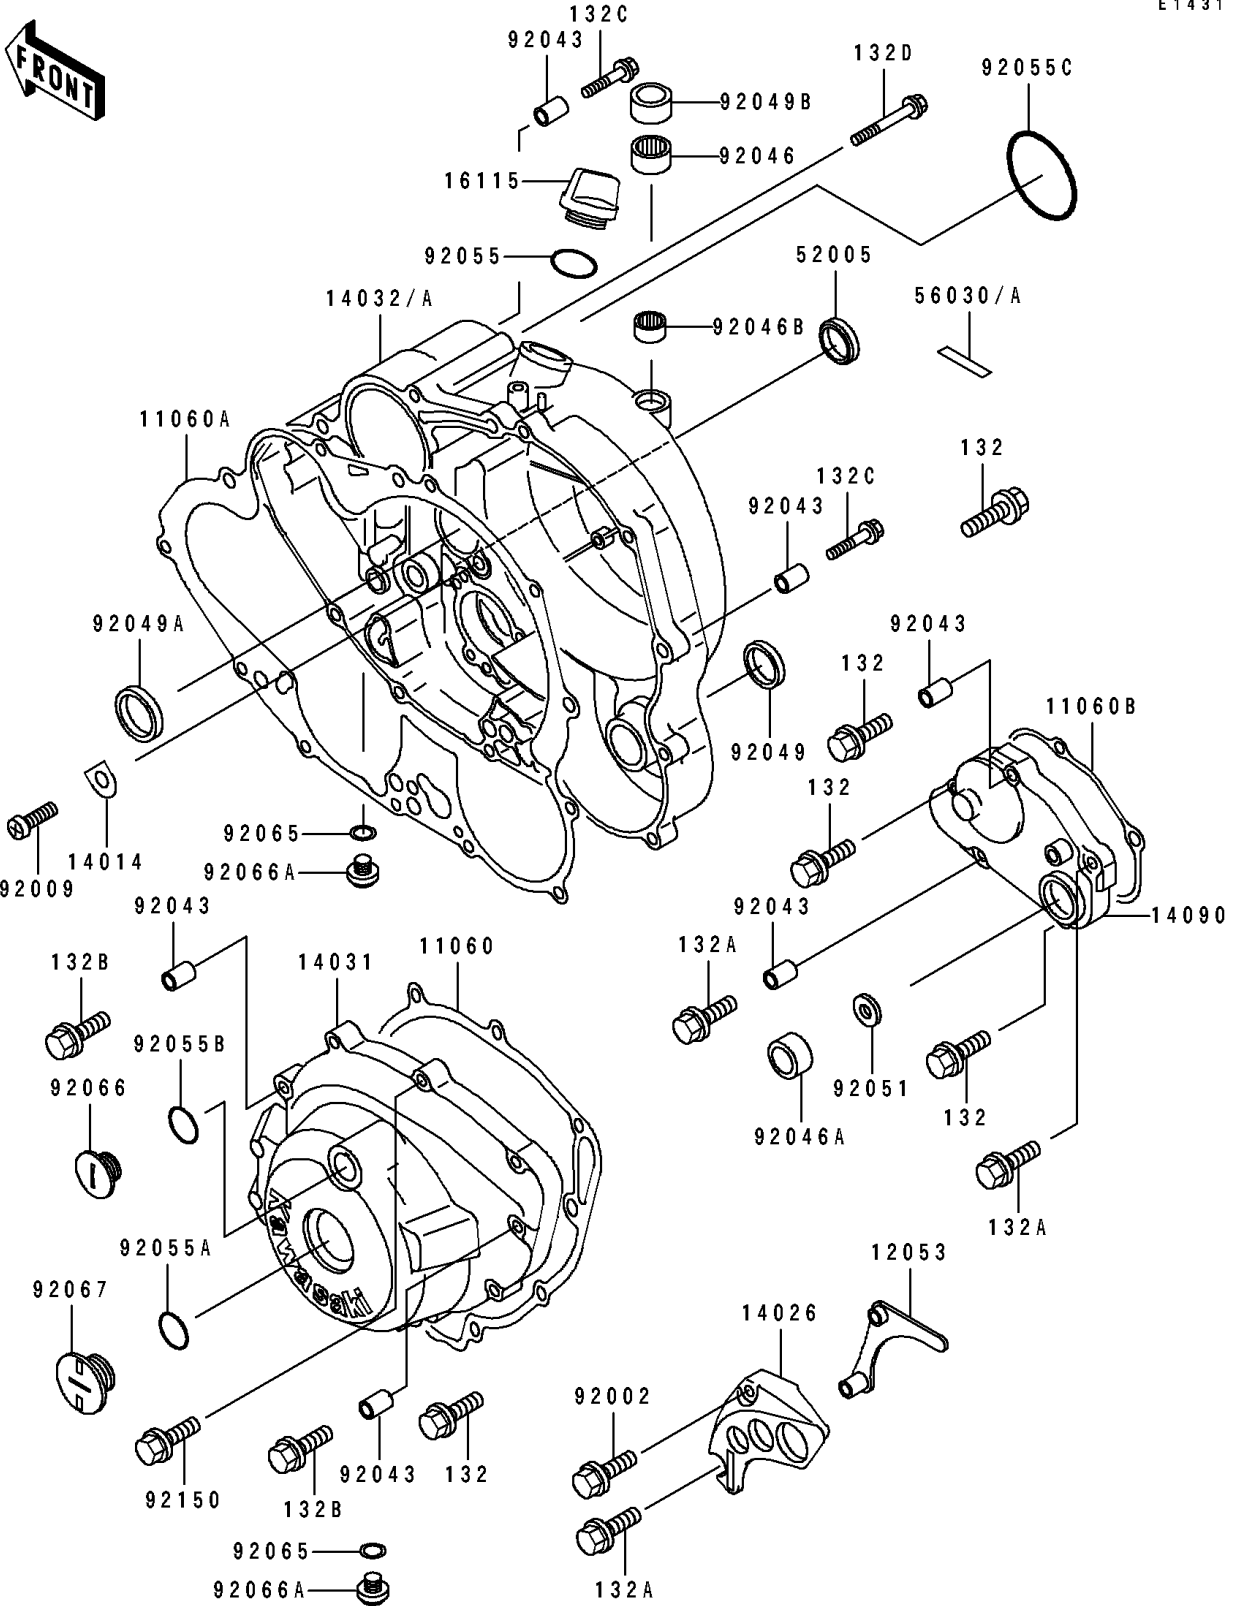

1994 KLX650R

PARTS DIAGRAM

Engine Cover(s)

E1431

1994 KLX650R

PARTS LIST

Engine Cover(s)

ITEM NAME

PART NUMBER

QUANTITY
