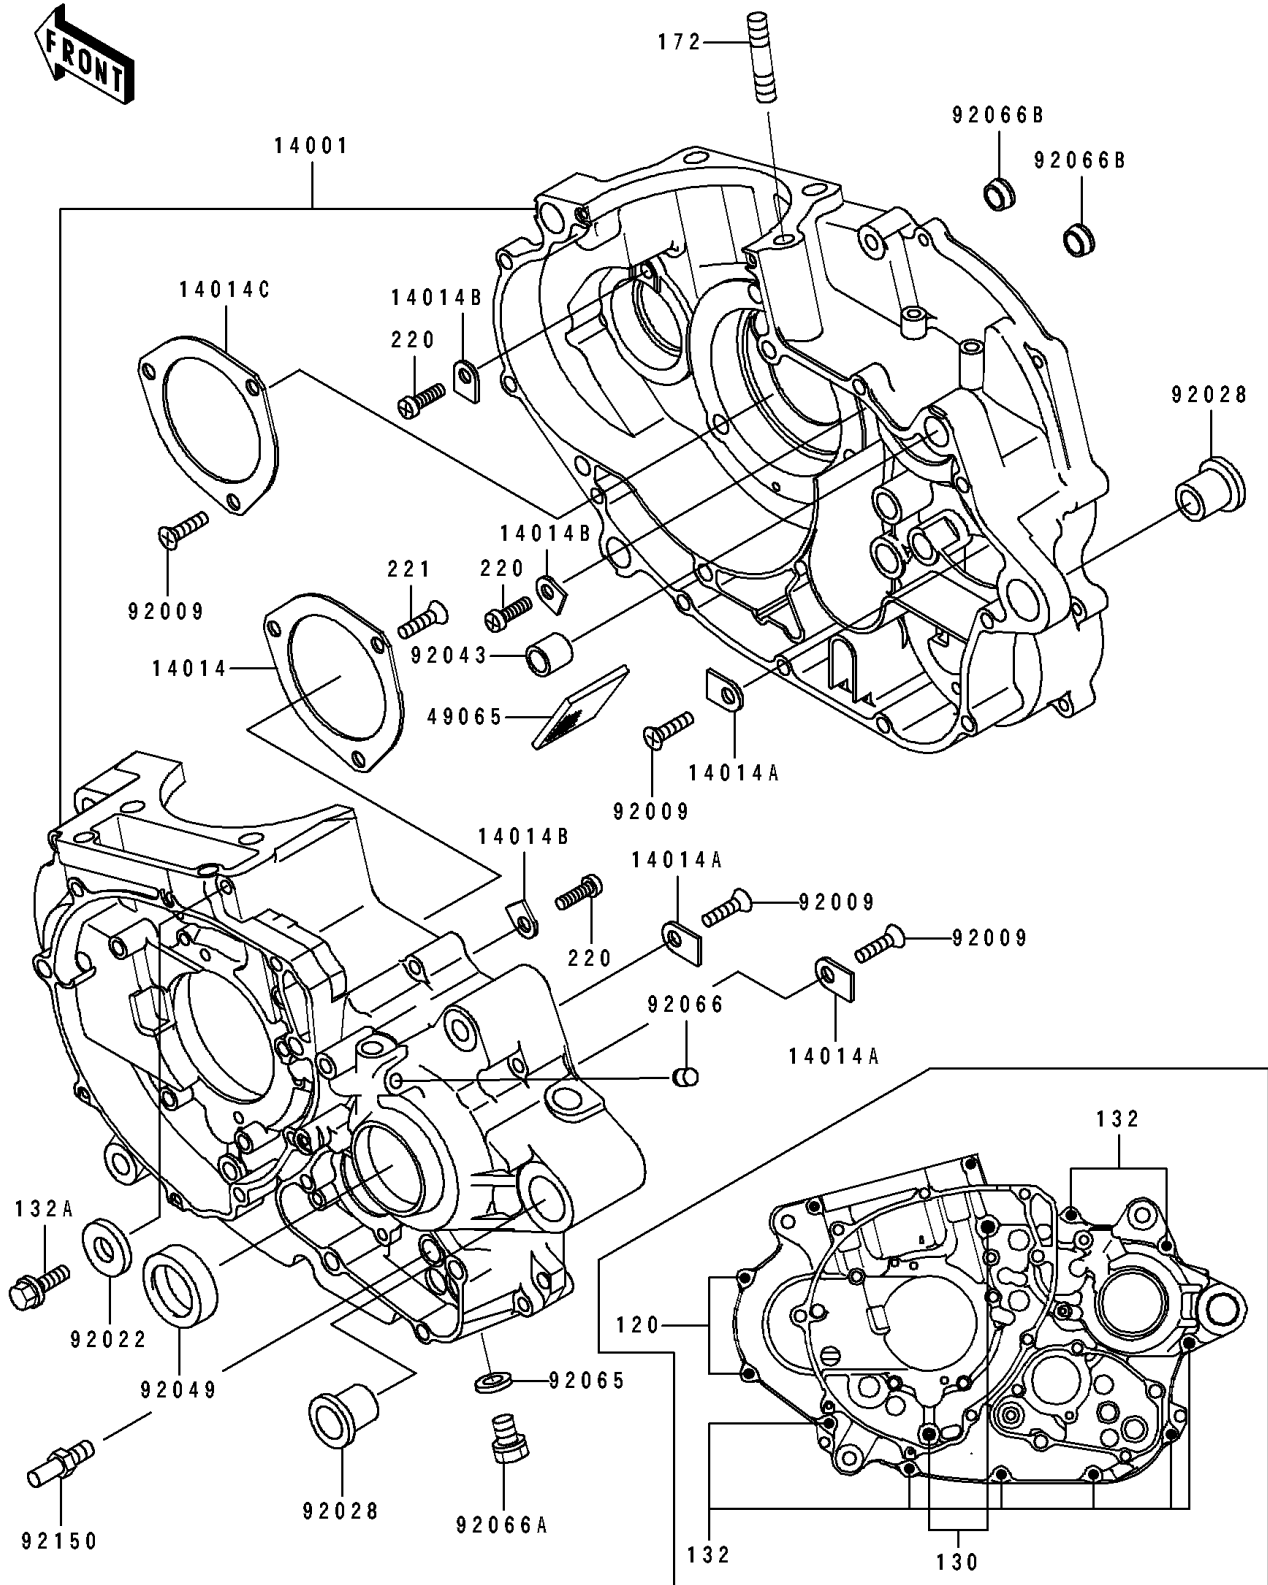

1994 KLX650R

PARTS DIAGRAM

Crankcase

E1411

1994 KLX650R

PARTS LIST

Crankcase

ITEM NAME

PART NUMBER

QUANTITY
