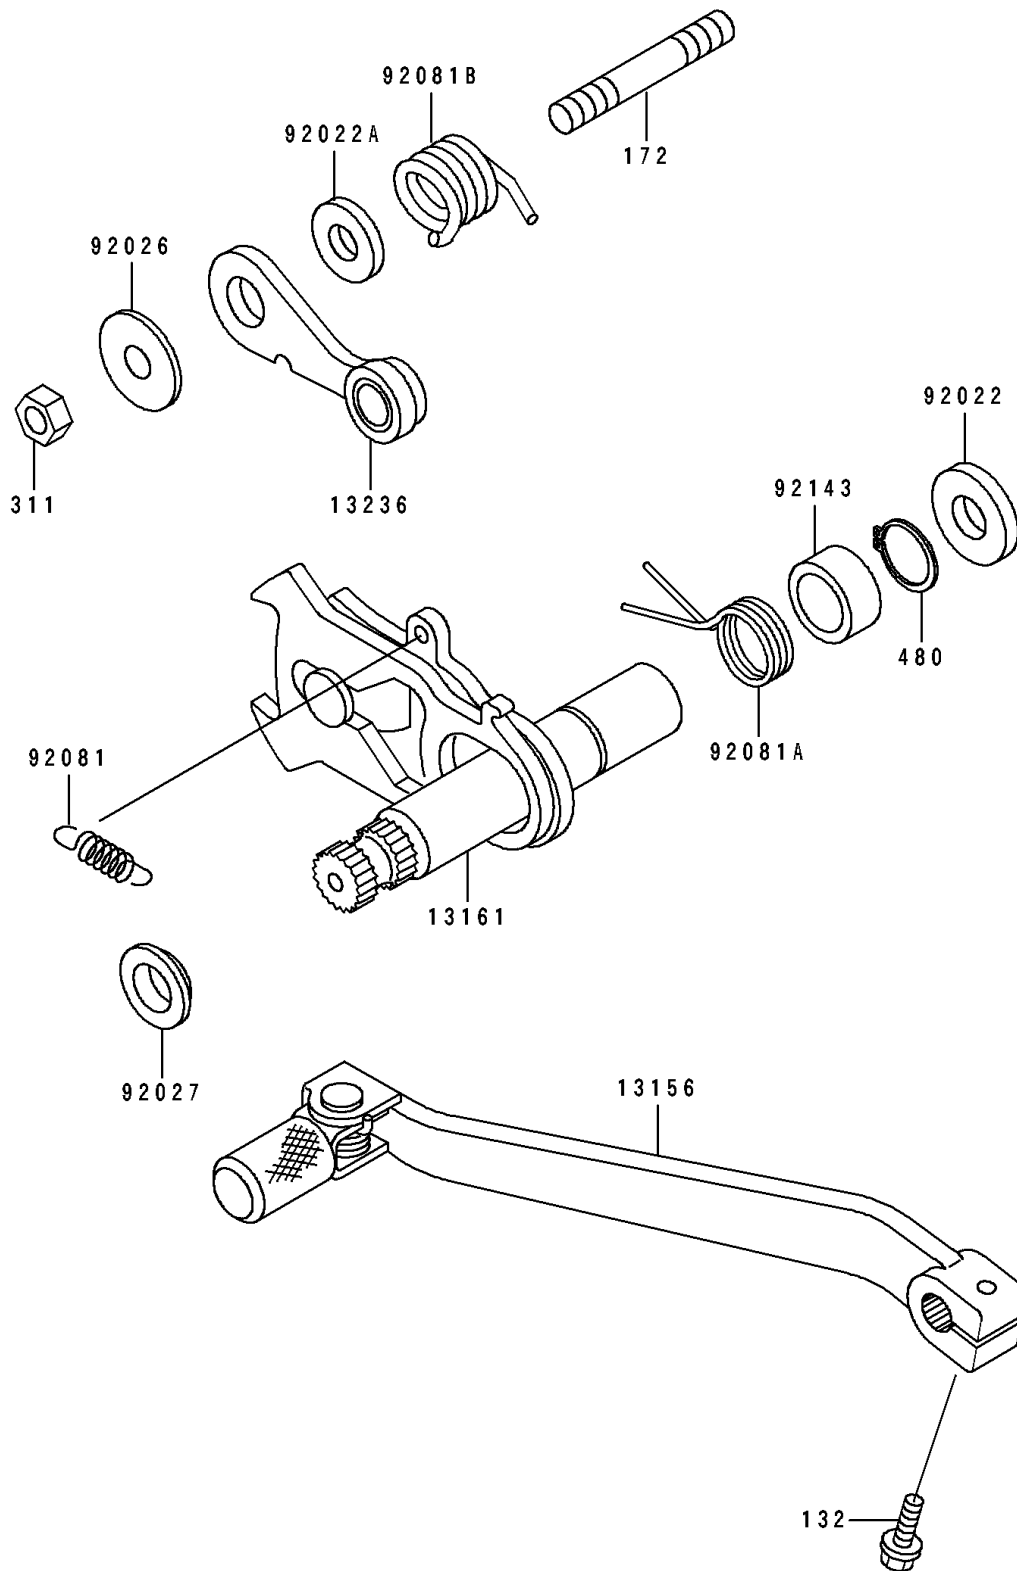

1994 KLX650R

PARTS DIAGRAM

Gear Change Mechanism

E1370

1994 KLX650R

PARTS LIST

Gear Change Mechanism

ITEM NAME

PART NUMBER

QUANTITY
