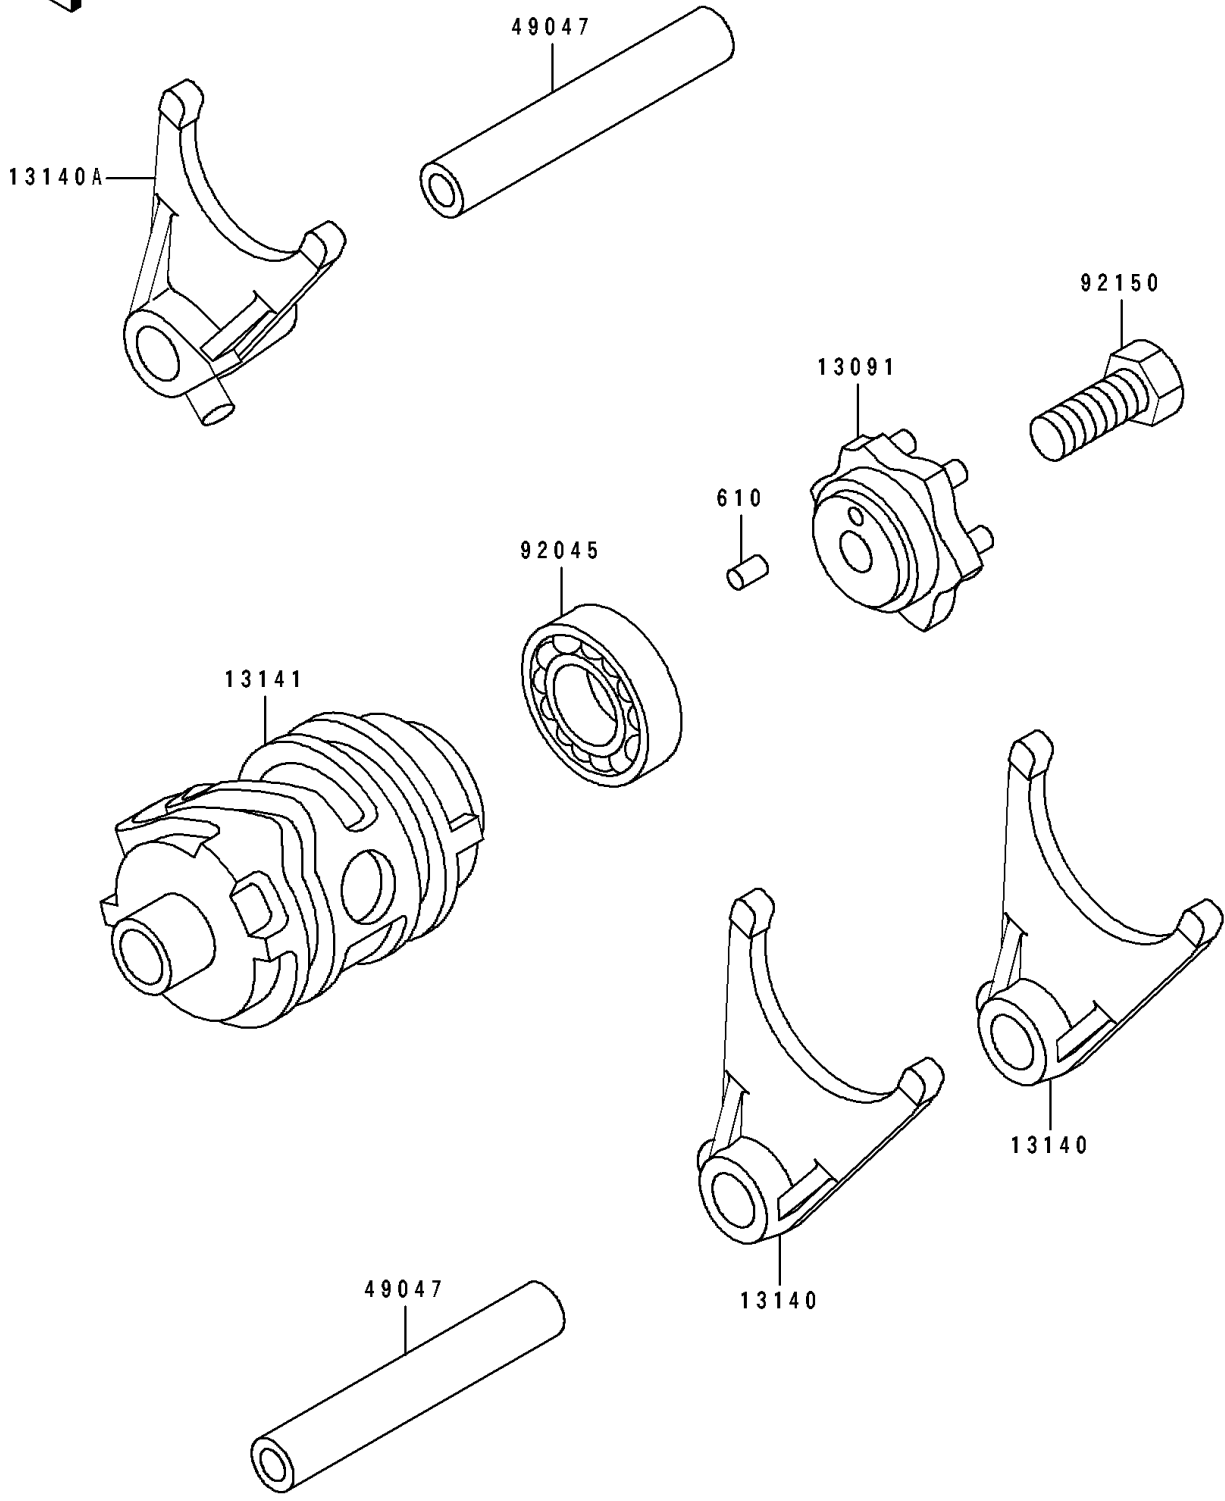

1994 KLX650R

PARTS DIAGRAM

Gear Change Drum/Shift Fork(s)

E1362

1994 KLX650R

PARTS LIST

Gear Change Drum/Shift Fork(s)

ITEM NAME

PART NUMBER

QUANTITY
