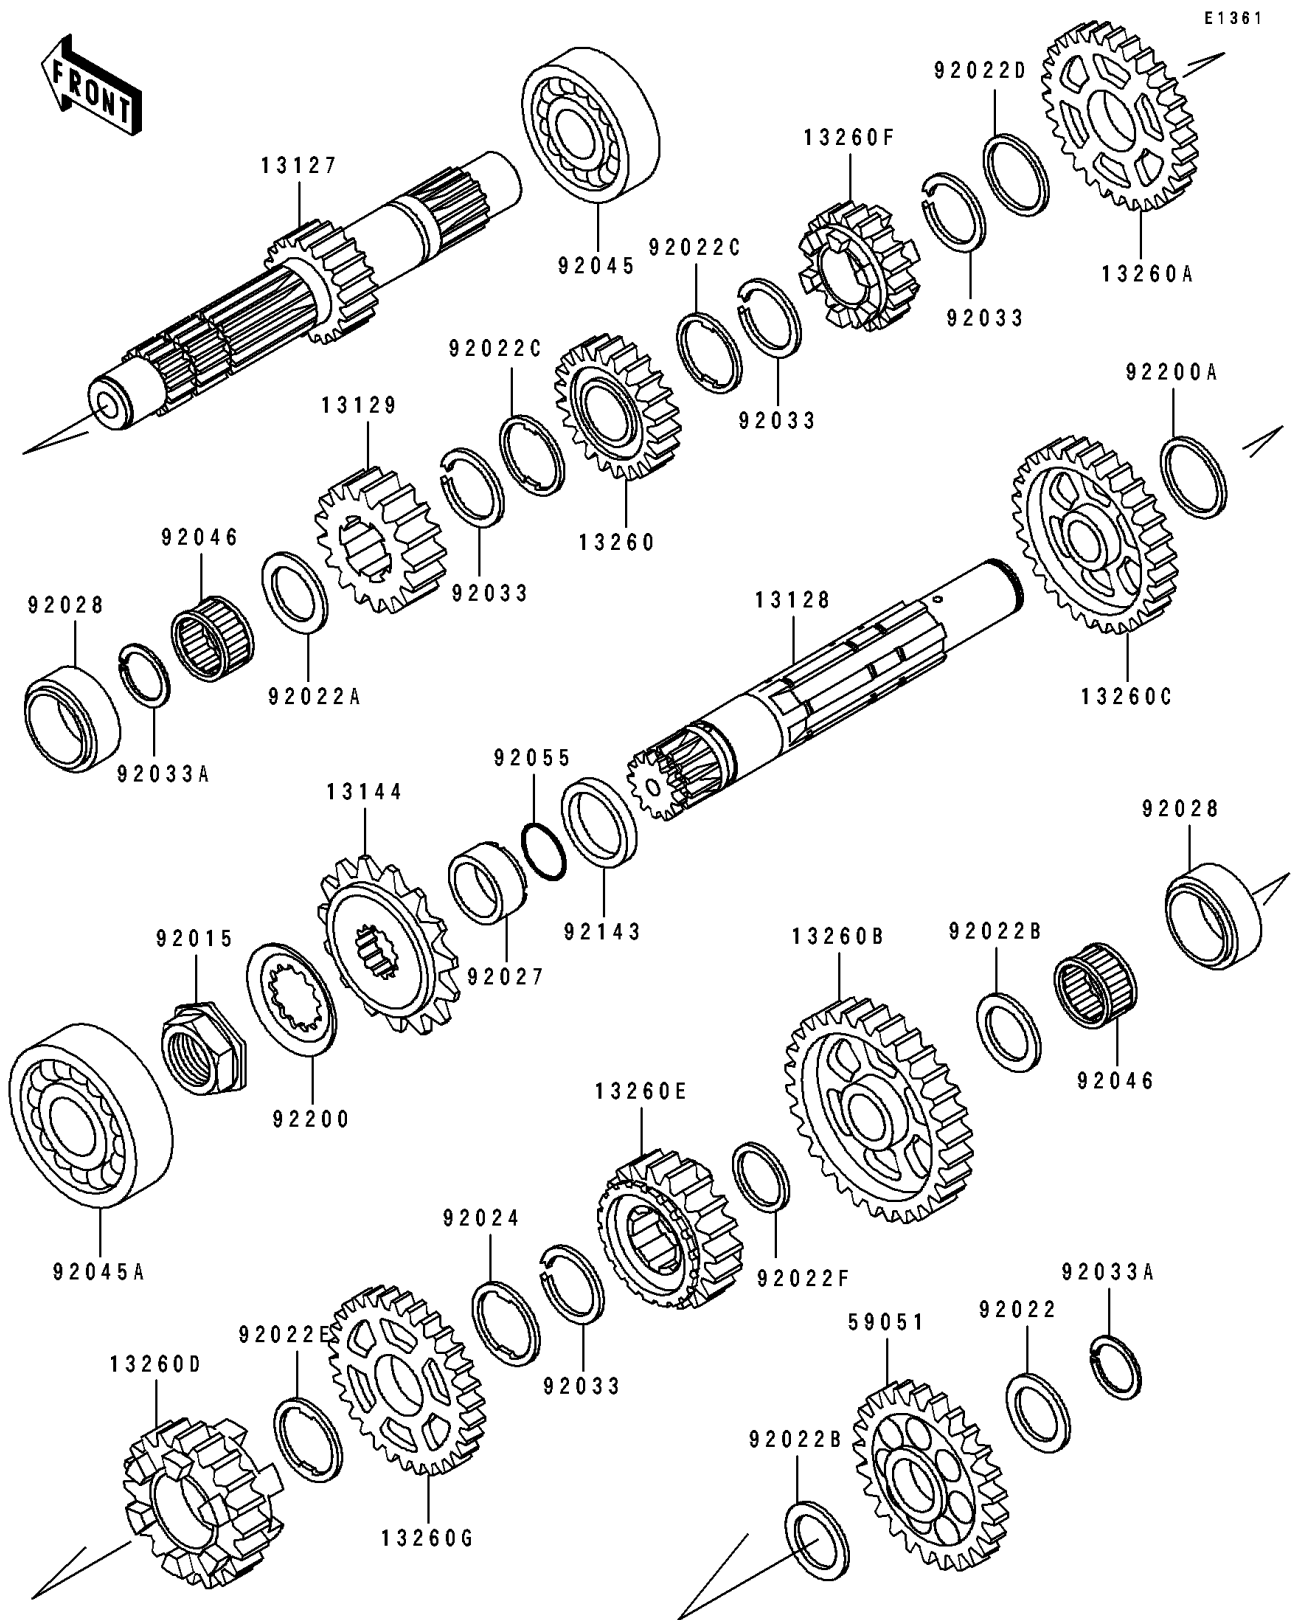

1994 KLX650R

PARTS DIAGRAM

Transmission