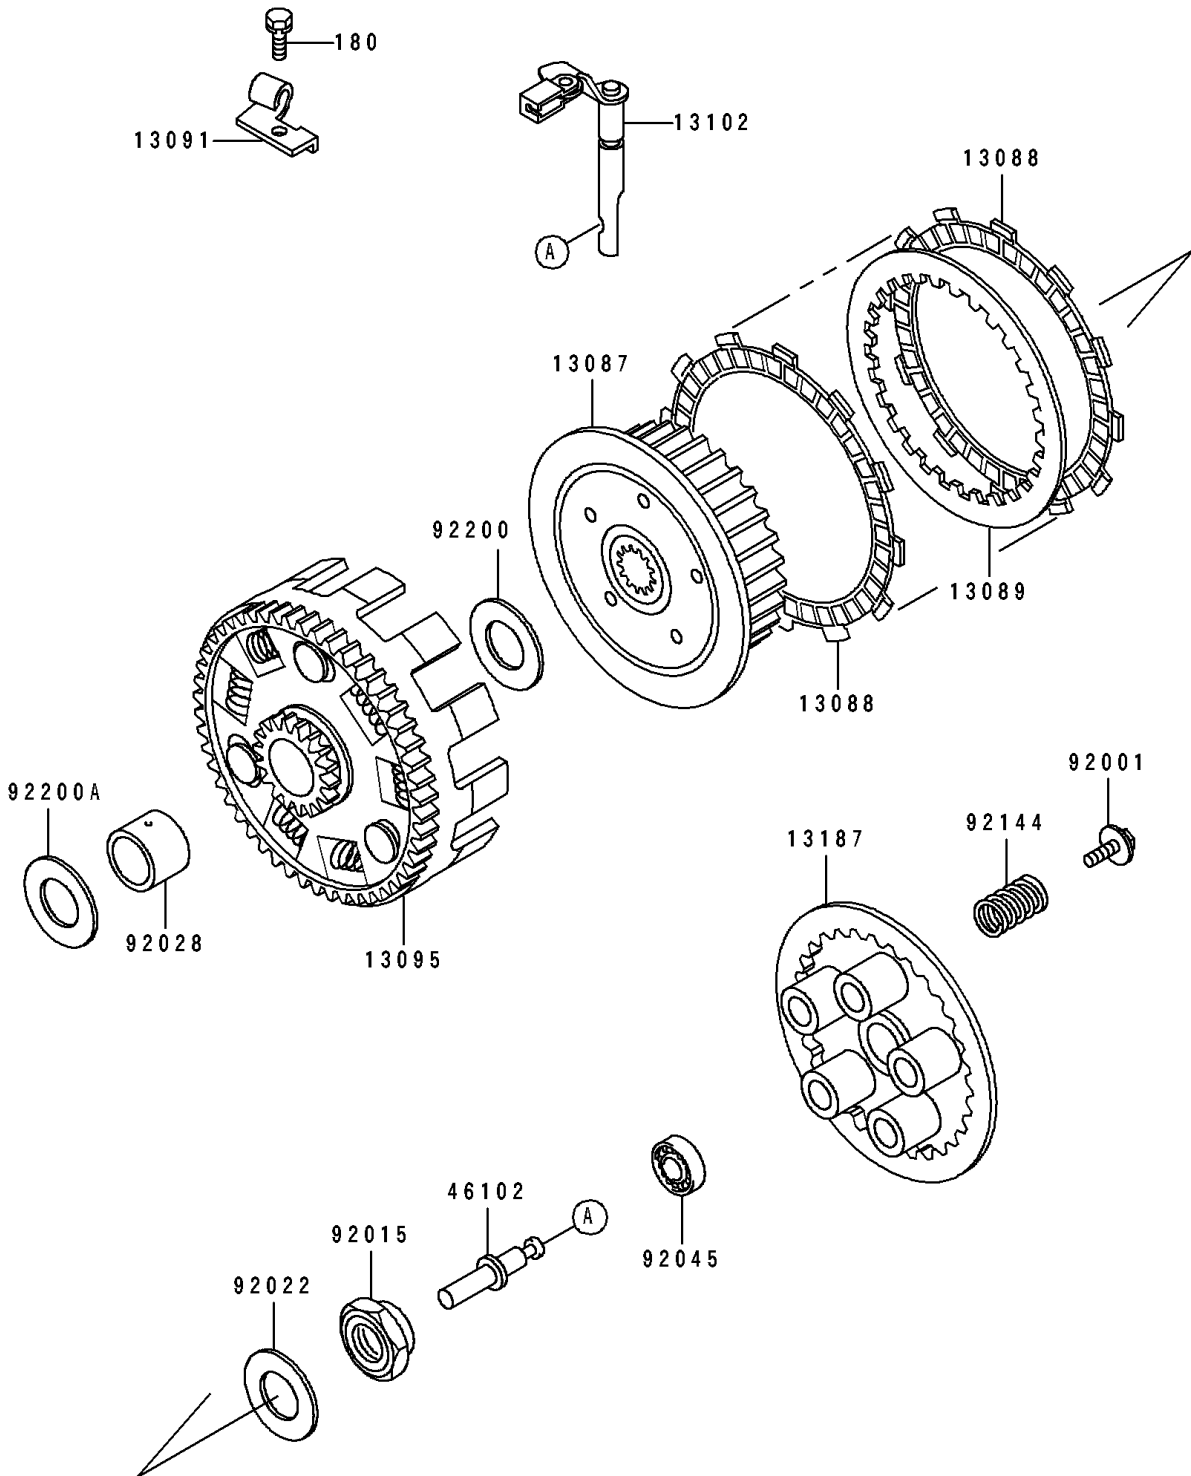

1994 KLX650R

PARTS DIAGRAM

Clutch

E1350

1994 KLX650R

PARTS LIST

Clutch

ITEM NAME	PART NUMBER	QUANTITY
HUB-CLUTCH (Ref # 13087)	13087-1146	1
PLATE-FRICTION (Ref # 13088)	13088-040	7
PLATE-CLUTCH,T=2.0 (Ref # 13089)	13089-1068	6
HOLDER,CLUTCH CABLE (Ref # 13091)	13091-1876	1
HOUSING-COMP-CLUTCH (Ref # 13095)	13095-1256	1
RELEASE-COMP-CLUTCH (Ref # 13102)	13102-1116	1
PLATE-CLUTCH OPERATING (Ref # 13187)	13187-1012	1
ROD,CLUTCH (Ref # 46102)	46102-1030	1
BOLT,FLANGED,6X18 (Ref # 92001)	92001-1066	5
NUT,20MM (Ref # 92015)	92015-1555	1
WASHER (Ref # 92022)	92022-1868	1
BUSHING,CLUTCH (Ref # 92028)	92028-1668	1
BEARING-BALL,6001C3ML01 (Ref # 92045)	92045-1235	1
SPRING,CLUTCH (Ref # 92144)	92144-1579	5
WASHER,22.5X47X2 (Ref # 92200)	92200-1143	1
WASHER,22.1X36X4 (Ref # 92200A)	92200-1144	1
BOLT-UPSET-WS (Ref # 180)	180J0612	1