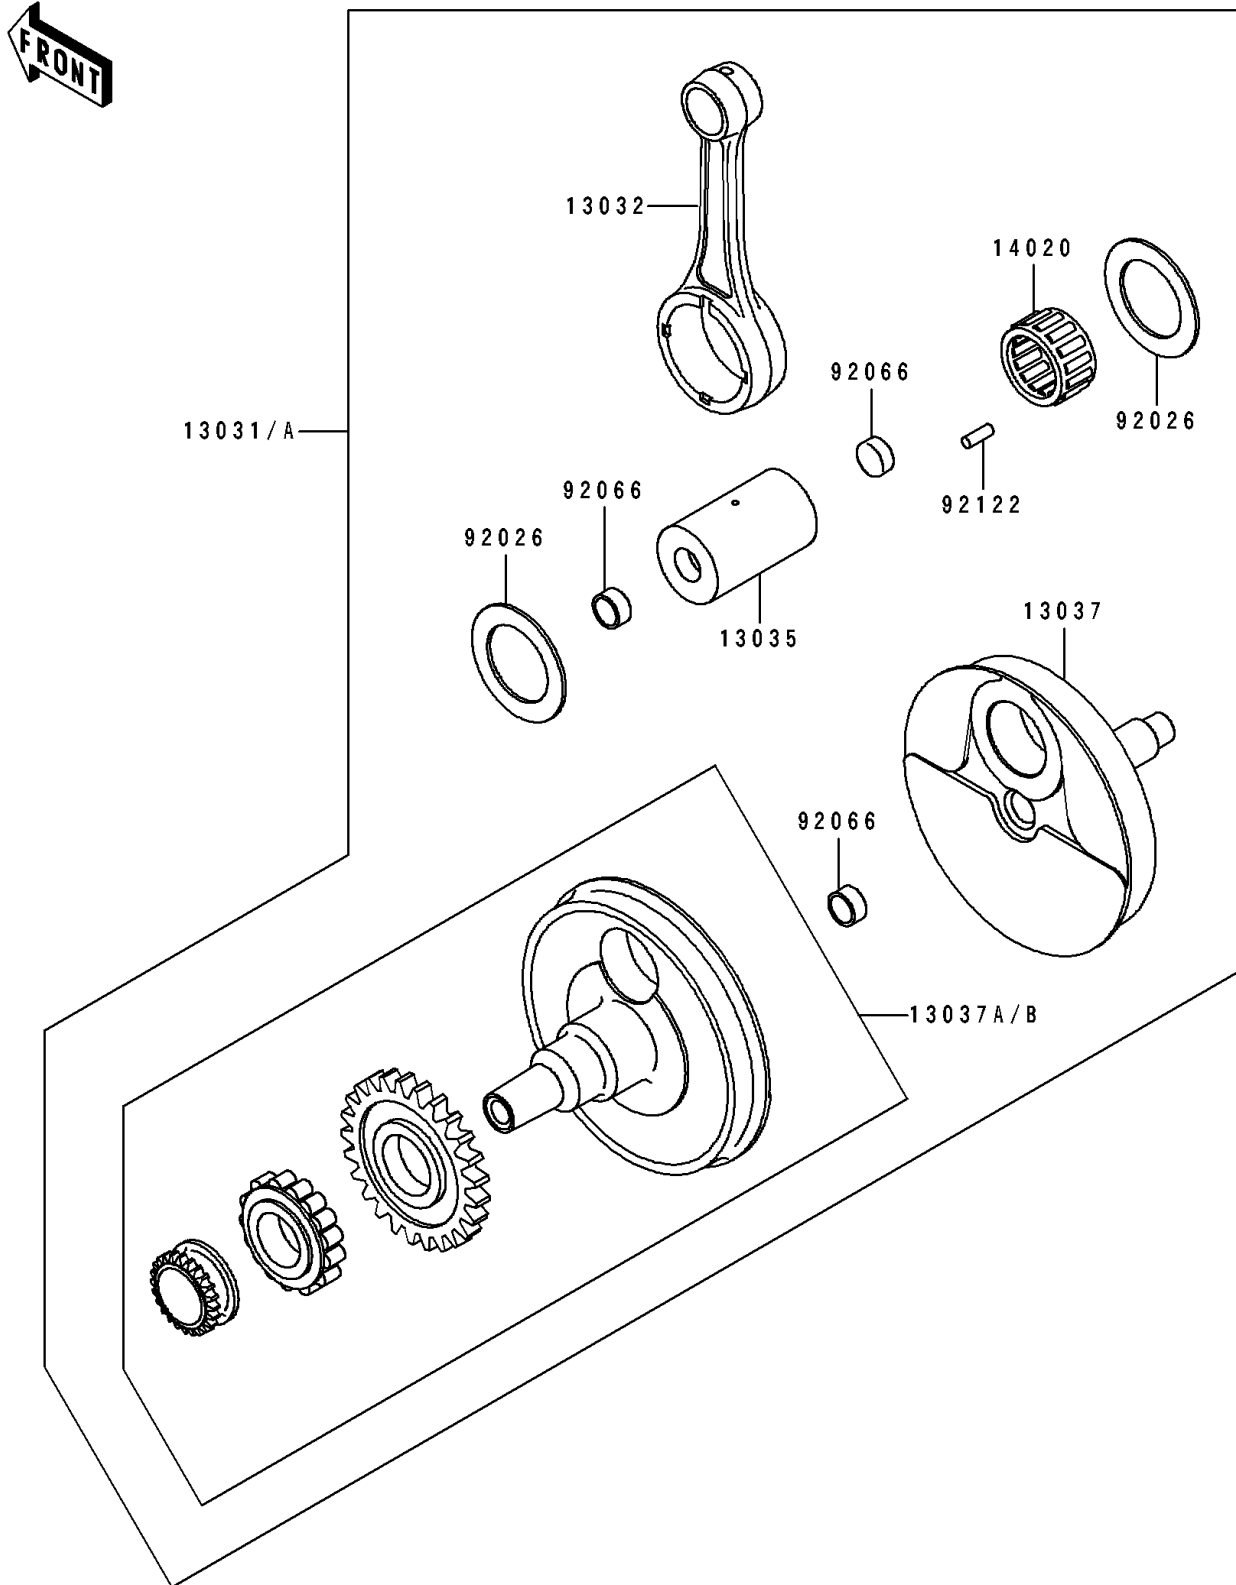

1994 KLX650R

PARTS DIAGRAM

Crankshaft

E1321

1994 KLX650R

PARTS LIST

Crankshaft

ITEM NAME

PART NUMBER

QUANTITY
