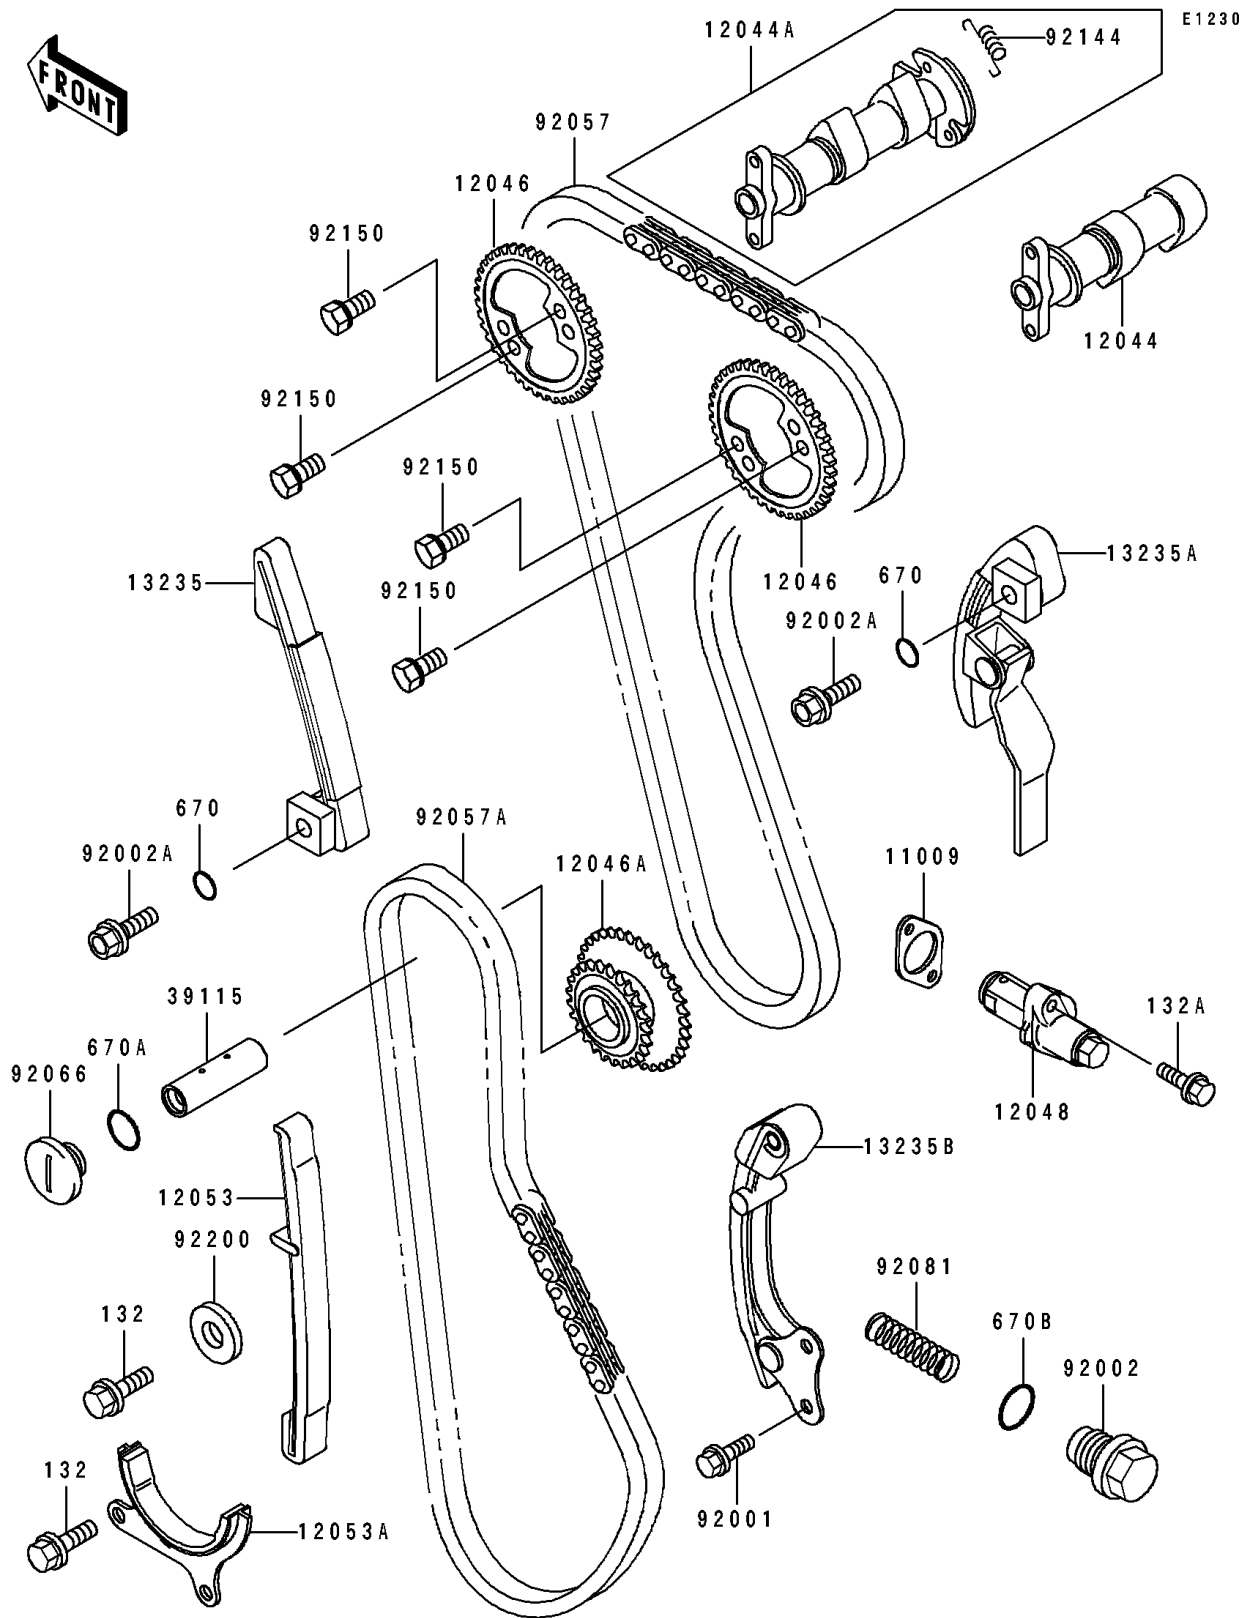

1994 KLX650R

PARTS DIAGRAM

Camshaft(s)/Tensioner

1994 KLX650R

PARTS LIST

Camshaft(s)/Tensioner

ITEM NAME

PART NUMBER

QUANTITY
