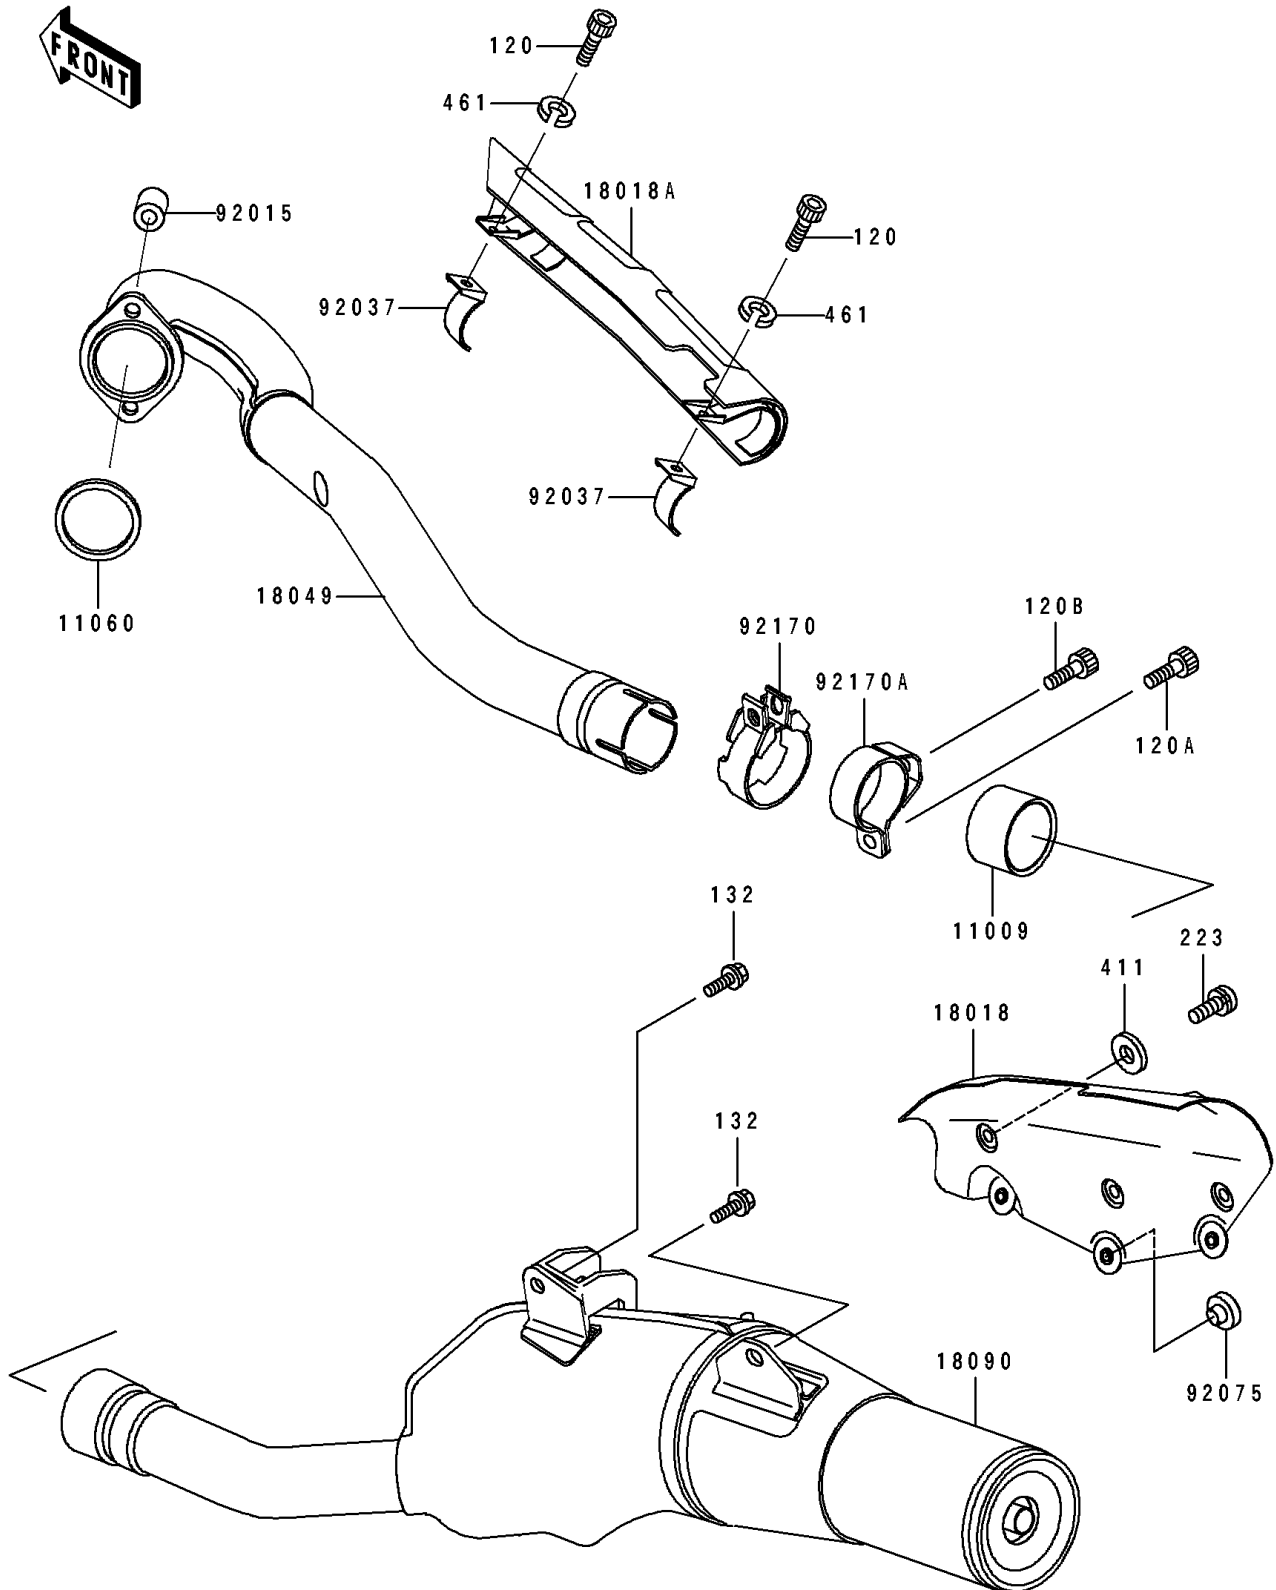

## PARTS DIAGRAM

# 1994 KLX650R

## PARTS LIST

### Muffler(s)

ITEM NAME	PART NUMBER	QUANTITY
GASKET,EXHAUST PIPE CONNECTING (Ref # 11009)	11009-1666	1
GASKET,EXHAUST PIPE (Ref # 11060)	11060-1119	1
PLATE-HEAT GUARD (Ref # 18018)	18018-1106	1
PLATE-HEAT GUARD (Ref # 18018A)	18018-1110	1
PIPE-EXHAUST (Ref # 18049)	18049-1668	1
BODY-COMP-MUFFLER (Ref # 18090)	18090-1293	1
NUT (Ref # 92015)	92015-1923	2
CLAMP,EXHAUST PIPE COVER (Ref # 92037)	92037-1613	2
DAMPER (Ref # 92075)	92075-005	5
CLAMP (Ref # 92170)	92170-1590	1
CLAMP (Ref # 92170A)	92170-1591	1
BOLT-SOCKET (Ref # 120)	120Z0620	2
BOLT-SOCKET (Ref # 120A)	120Z0812	1
BOLT-SOCKET (Ref # 120B)	120Z0814	1
BOLT-FLANGED-SMALL (Ref # 132)	132Y0816	2
SCREW-PAN-WS-CROS (Ref # 223)	223C0610	4
WASHER-PLAIN,6MM,BLACK (Ref # 411)	411F0600	4
WASHER-SPRING,6MM (Ref # 461)	461S0600	2