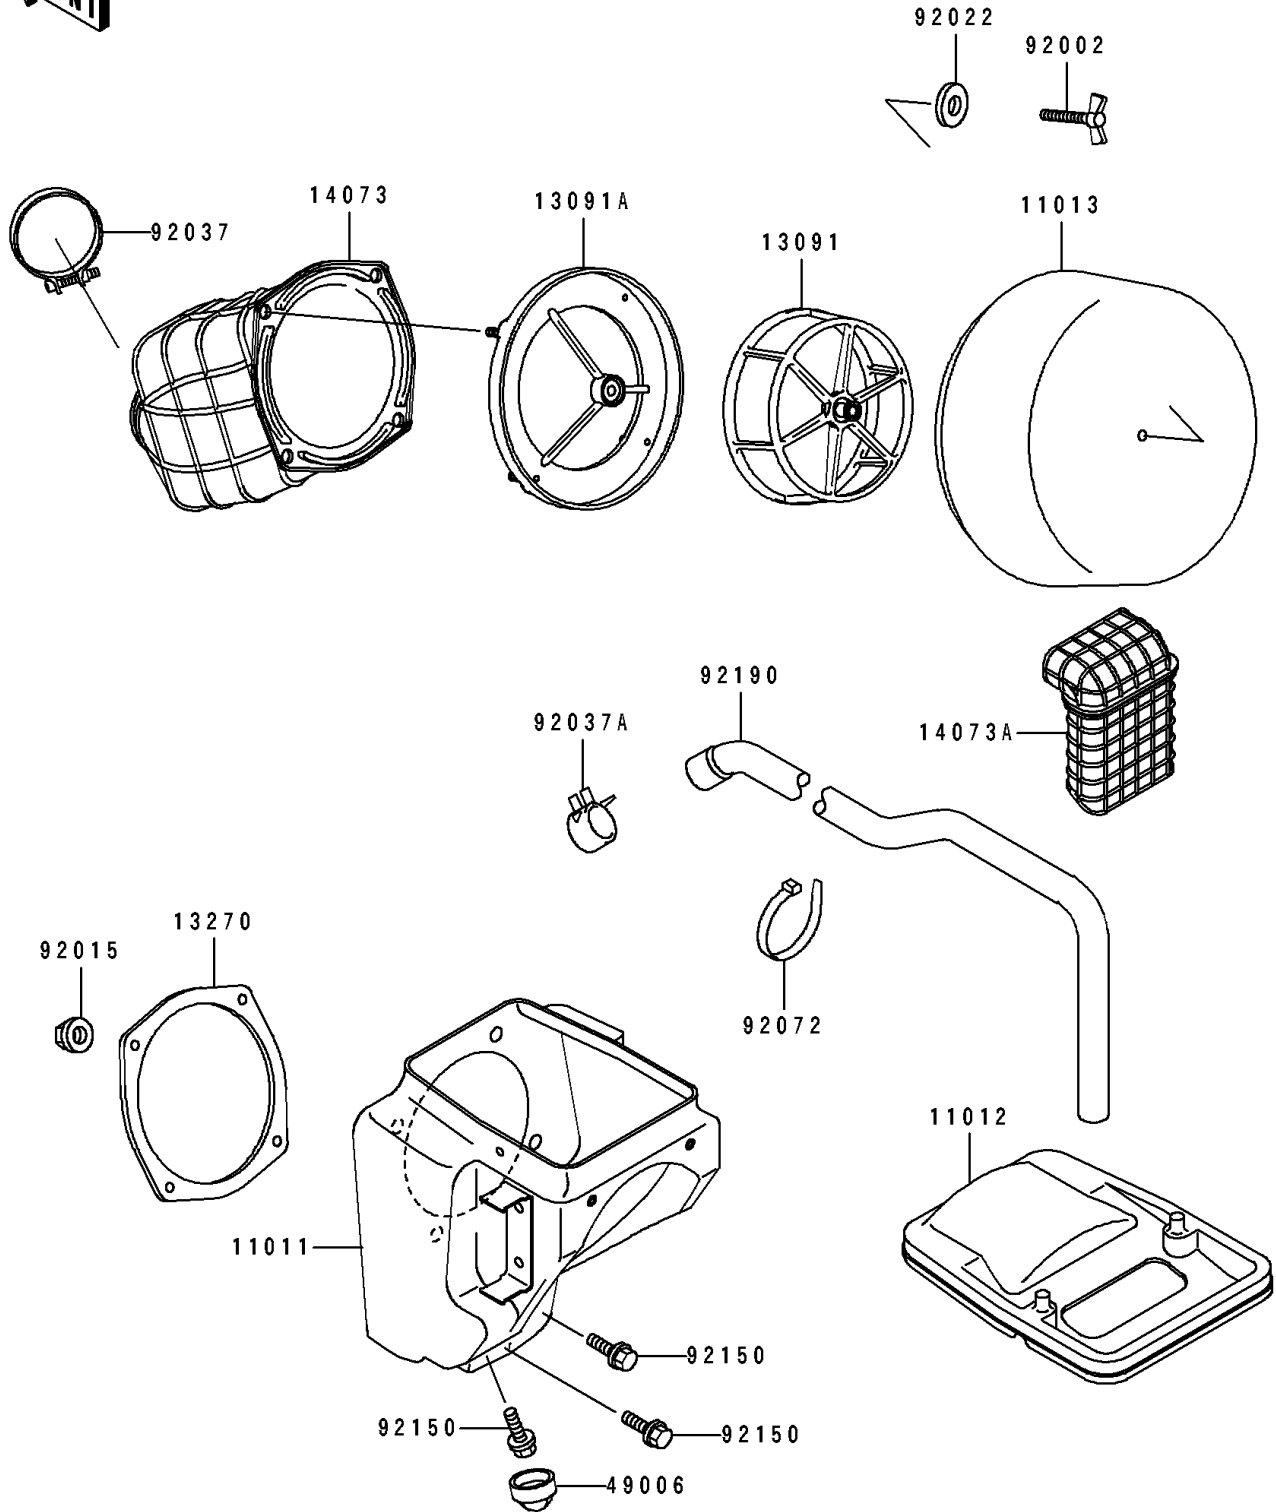

1994 KLX650R

PARTS DIAGRAM

Air Cleaner

E1130

1994 KLX650R

PARTS LIST

Air Cleaner

Kawasaki

Let the Good Times Roll®

ITEM NAME

PART NUMBER

QUANTITY
