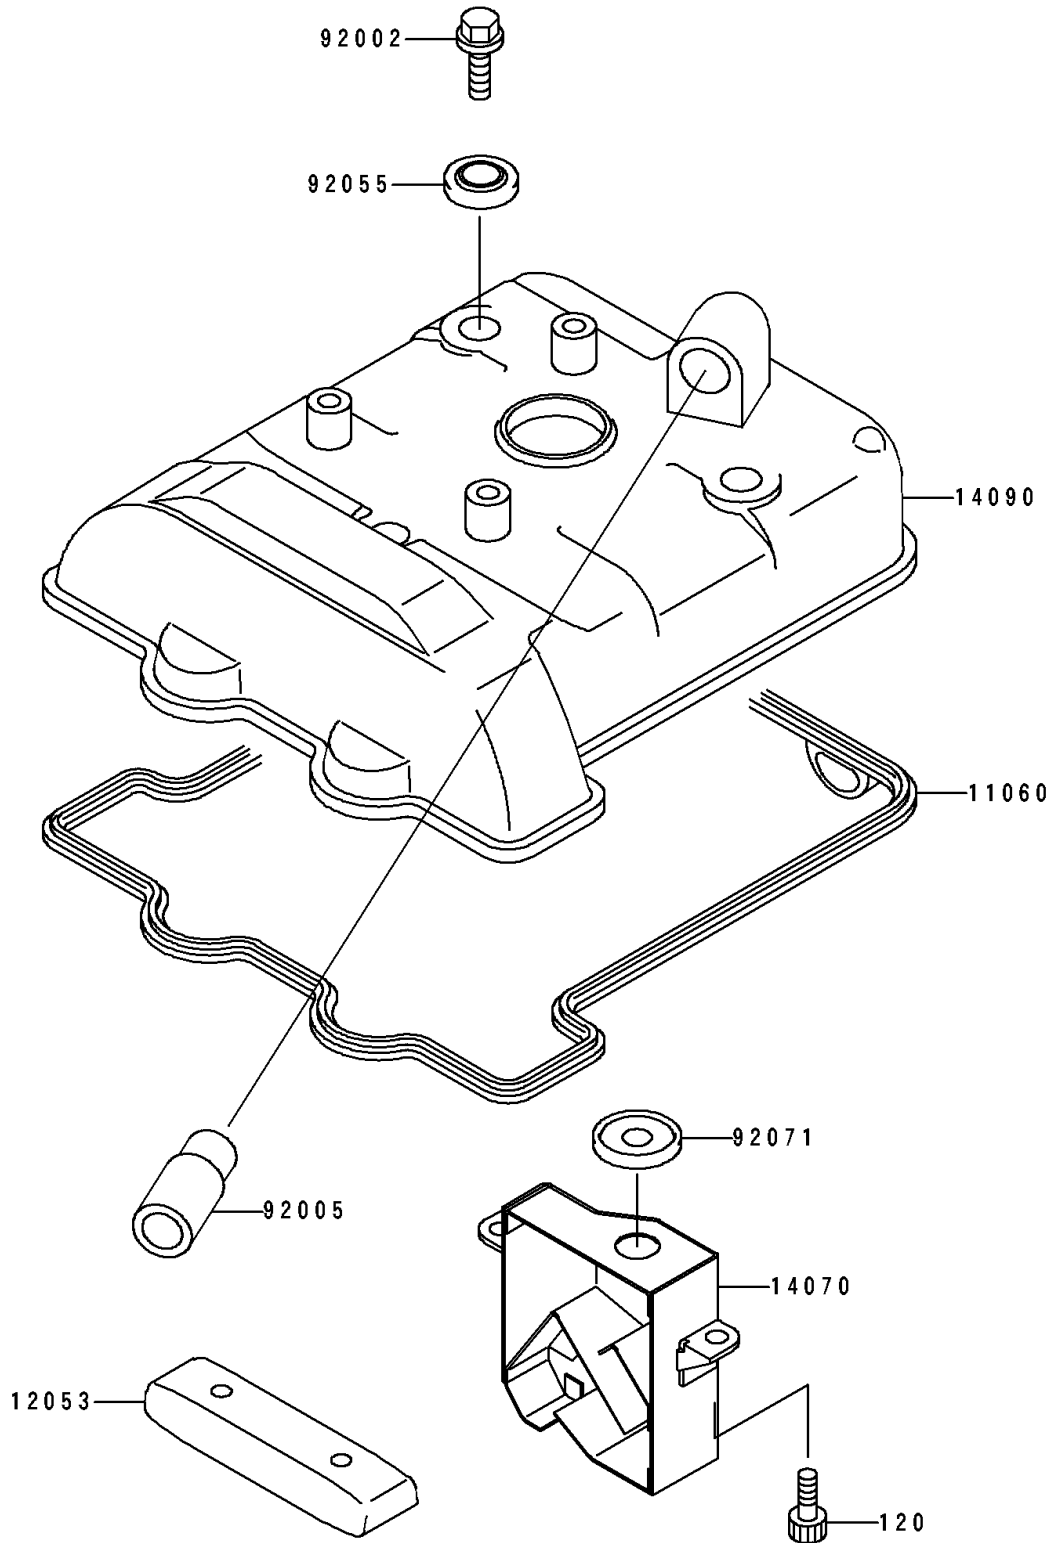

1994 KLX650R

PARTS DIAGRAM

Cylinder Head Cover

E1112

1994 KLX650R

PARTS LIST

Cylinder Head Cover

Kawasaki

Let the Good Times Roll®

ITEM NAME

PART NUMBER

QUANTITY
