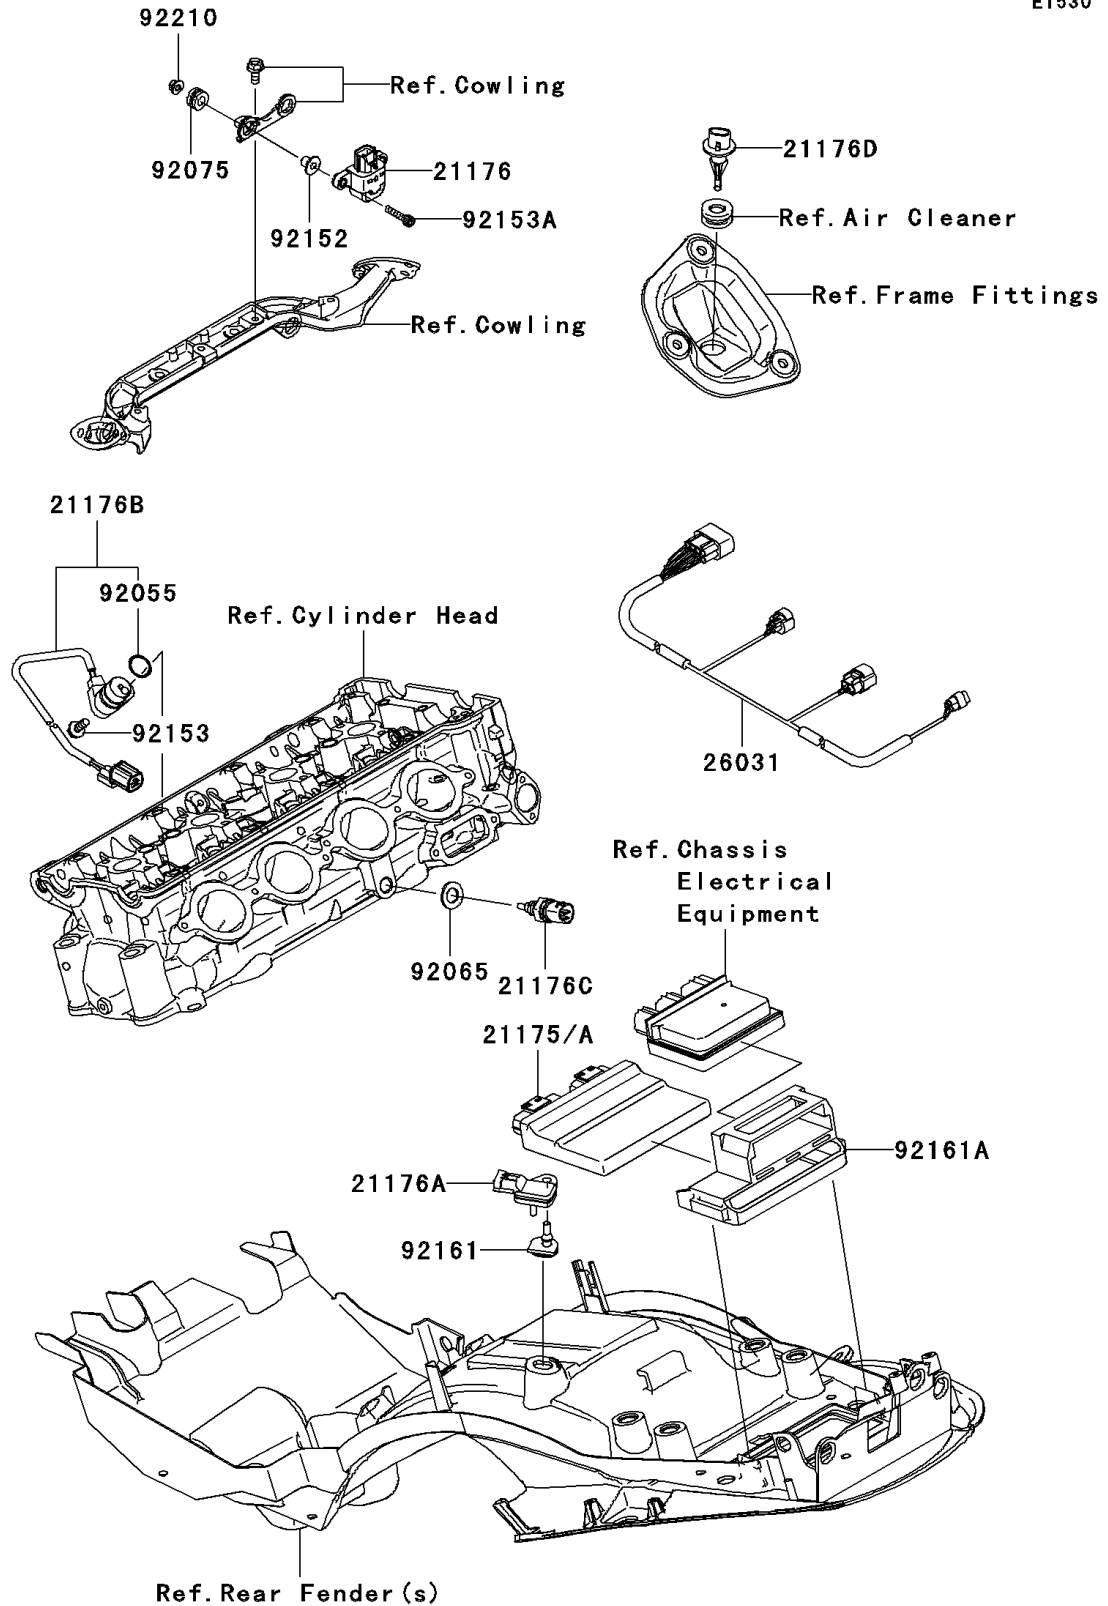

2009 Ninja® ZX™-14

PARTS DIAGRAM

Fuel Injection

E1530

2009 Ninja® ZX™-14

PARTS LIST

Fuel Injection

ITEM NAME

PART NUMBER

QUANTITY
