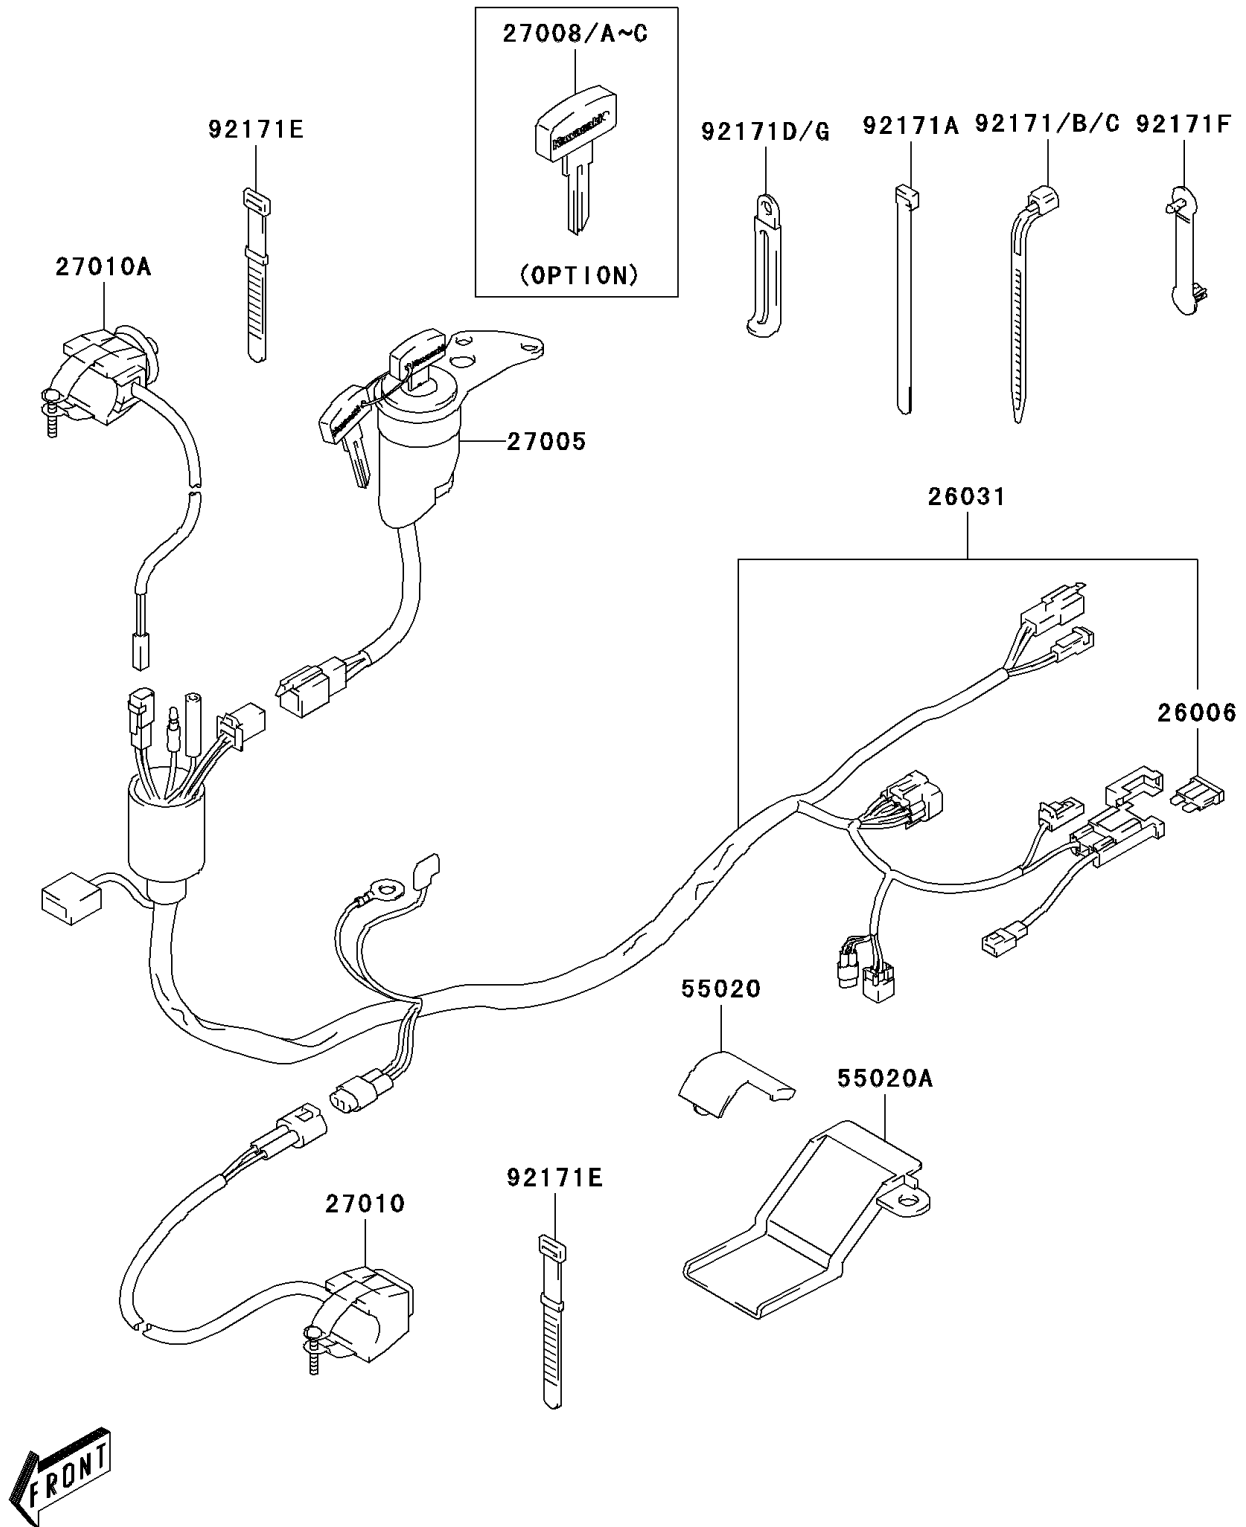

2004 KLX400R (Canada Only)

PARTS DIAGRAM

Ignition Switch

F2770

2004 KLX400R (Canada Only)

PARTS LIST

Ignition Switch

ITEM NAME	PART NUMBER	QUANTITY
-----------	-------------	----------
