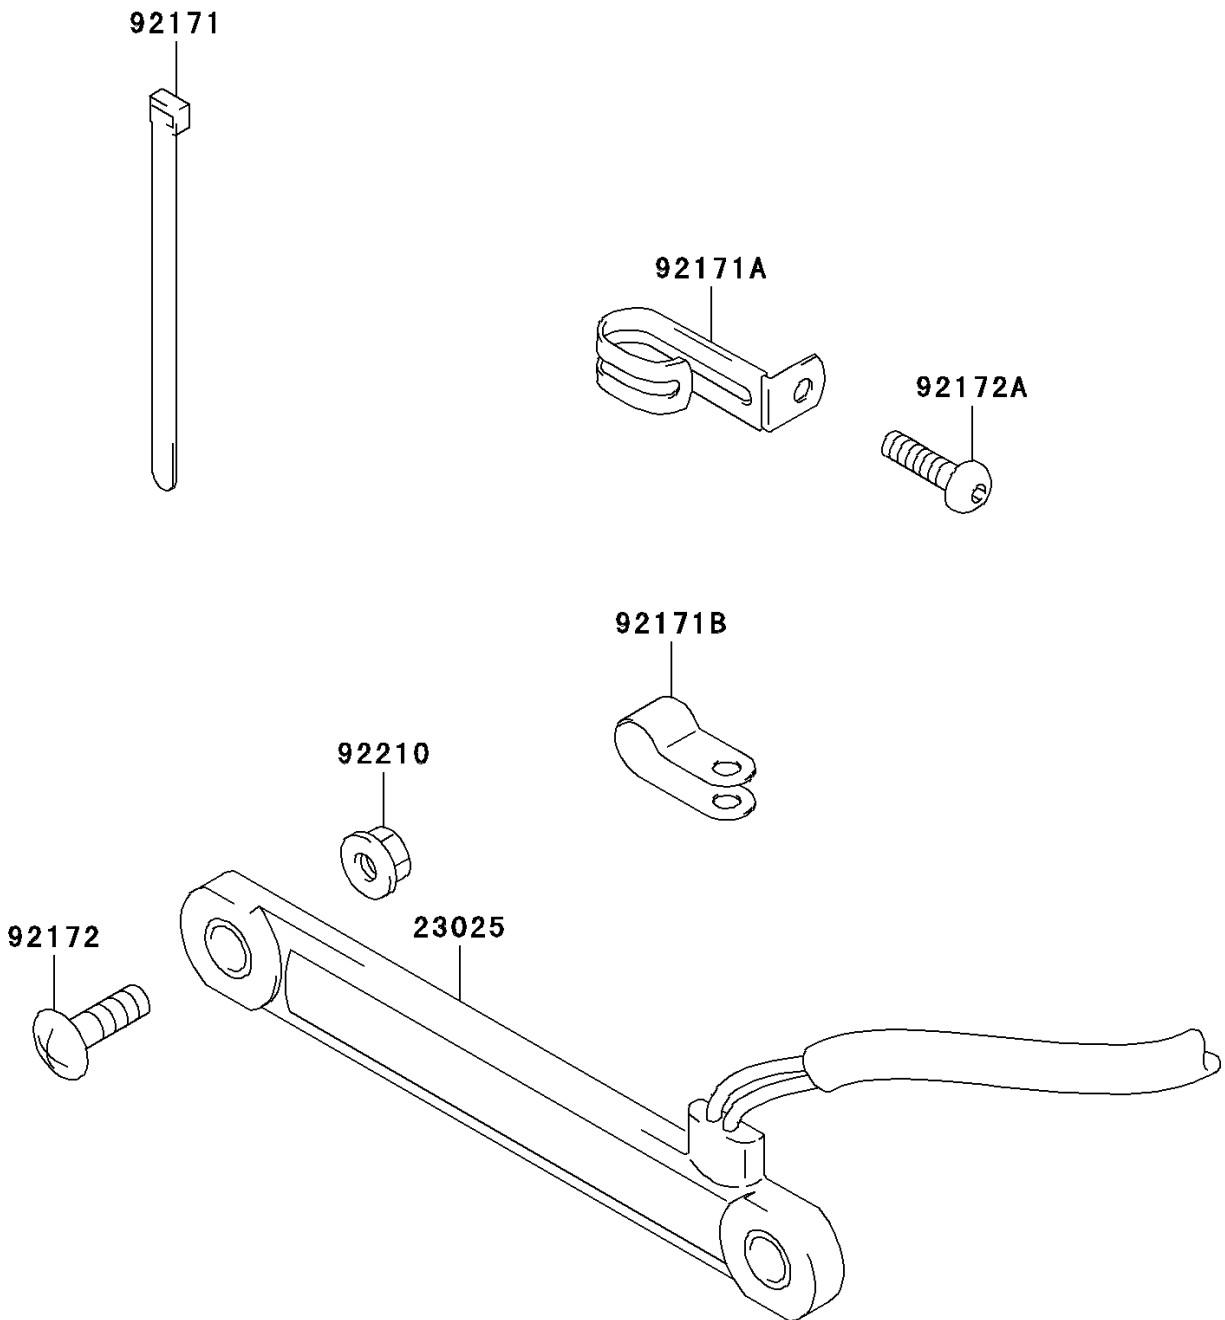

2004 KLX400R (Canada Only)

PARTS DIAGRAM

Taillight(s)

F2720

2004 KLX400R (Canada Only)

PARTS LIST

Taillight(s)

ITEM NAME	PART NUMBER	QUANTITY
-----------	-------------	----------
