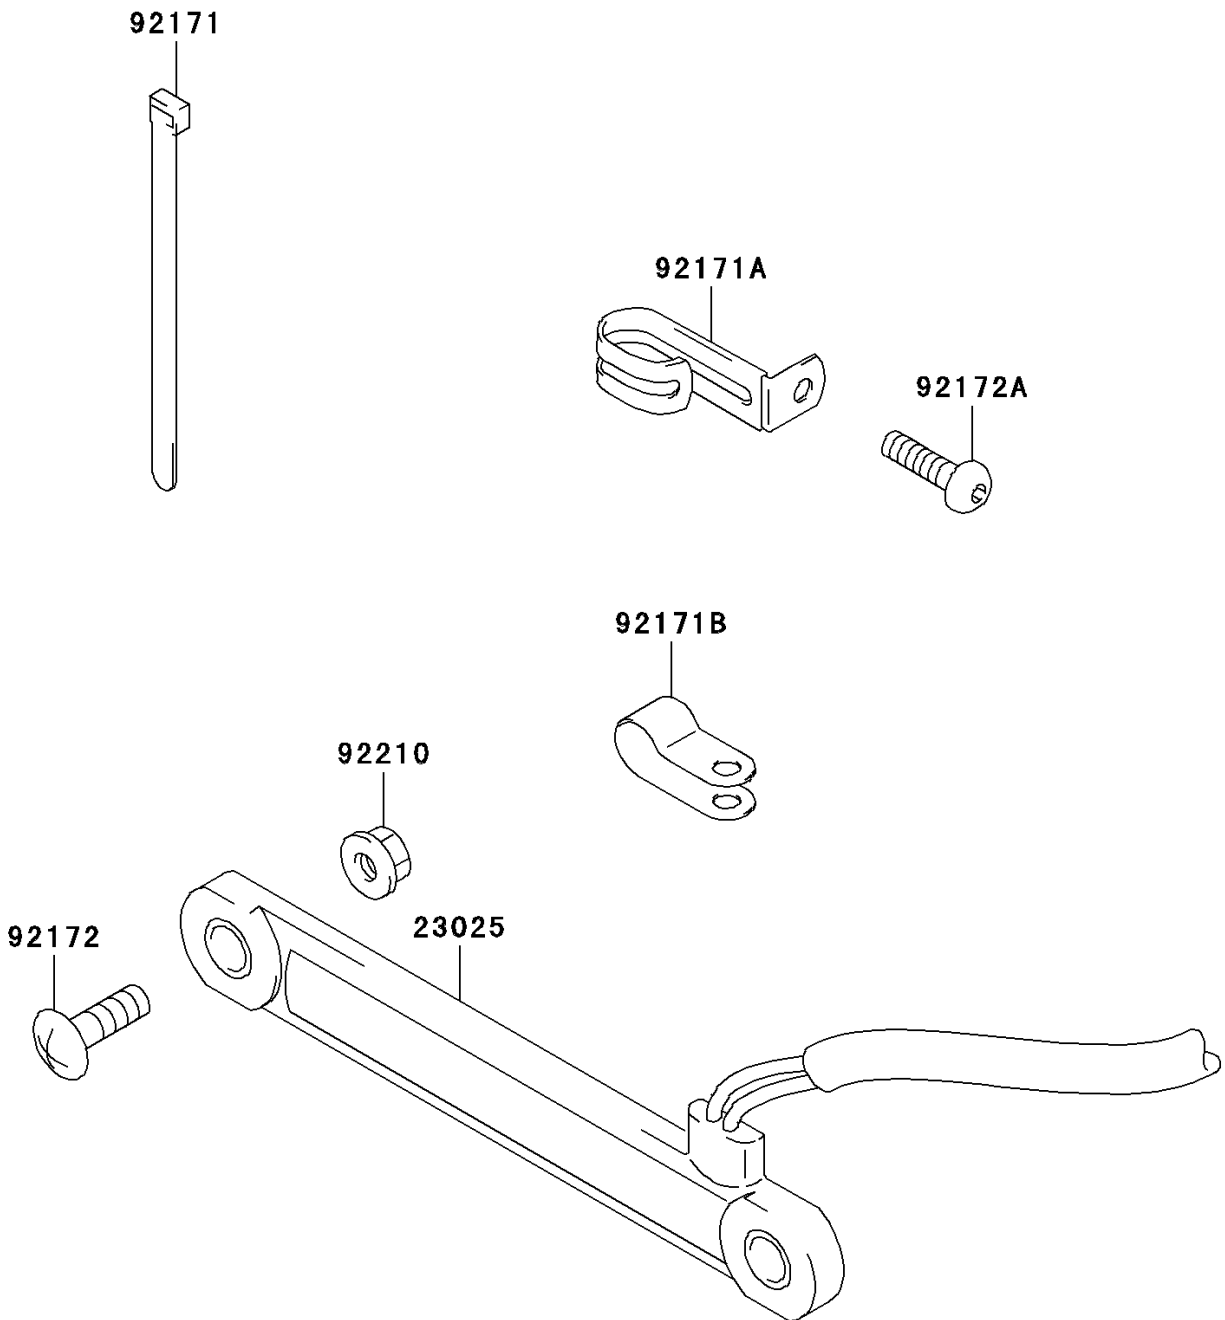

2004 KLX400R (Canada Only)

PARTS DIAGRAM

Taillight(s)

F2720

2004 KLX400R (Canada Only)

PARTS LIST

Taillight(s)

ITEM NAME	PART NUMBER	QUANTITY
LAMP-TAIL (Ref # 23025)	23025-S006	1
CLAMP,L=145 (Ref # 92171)	92171-S015	1
CLAMP (Ref # 92171A)	92171-S122	1
CLAMP (Ref # 92171B)	92171-S125	1
SCREW (Ref # 92172)	92172-S029	2
SCREW,5X18 (Ref # 92172A)	92172-S219	2
NUT (Ref # 92210)	92210-S137	2