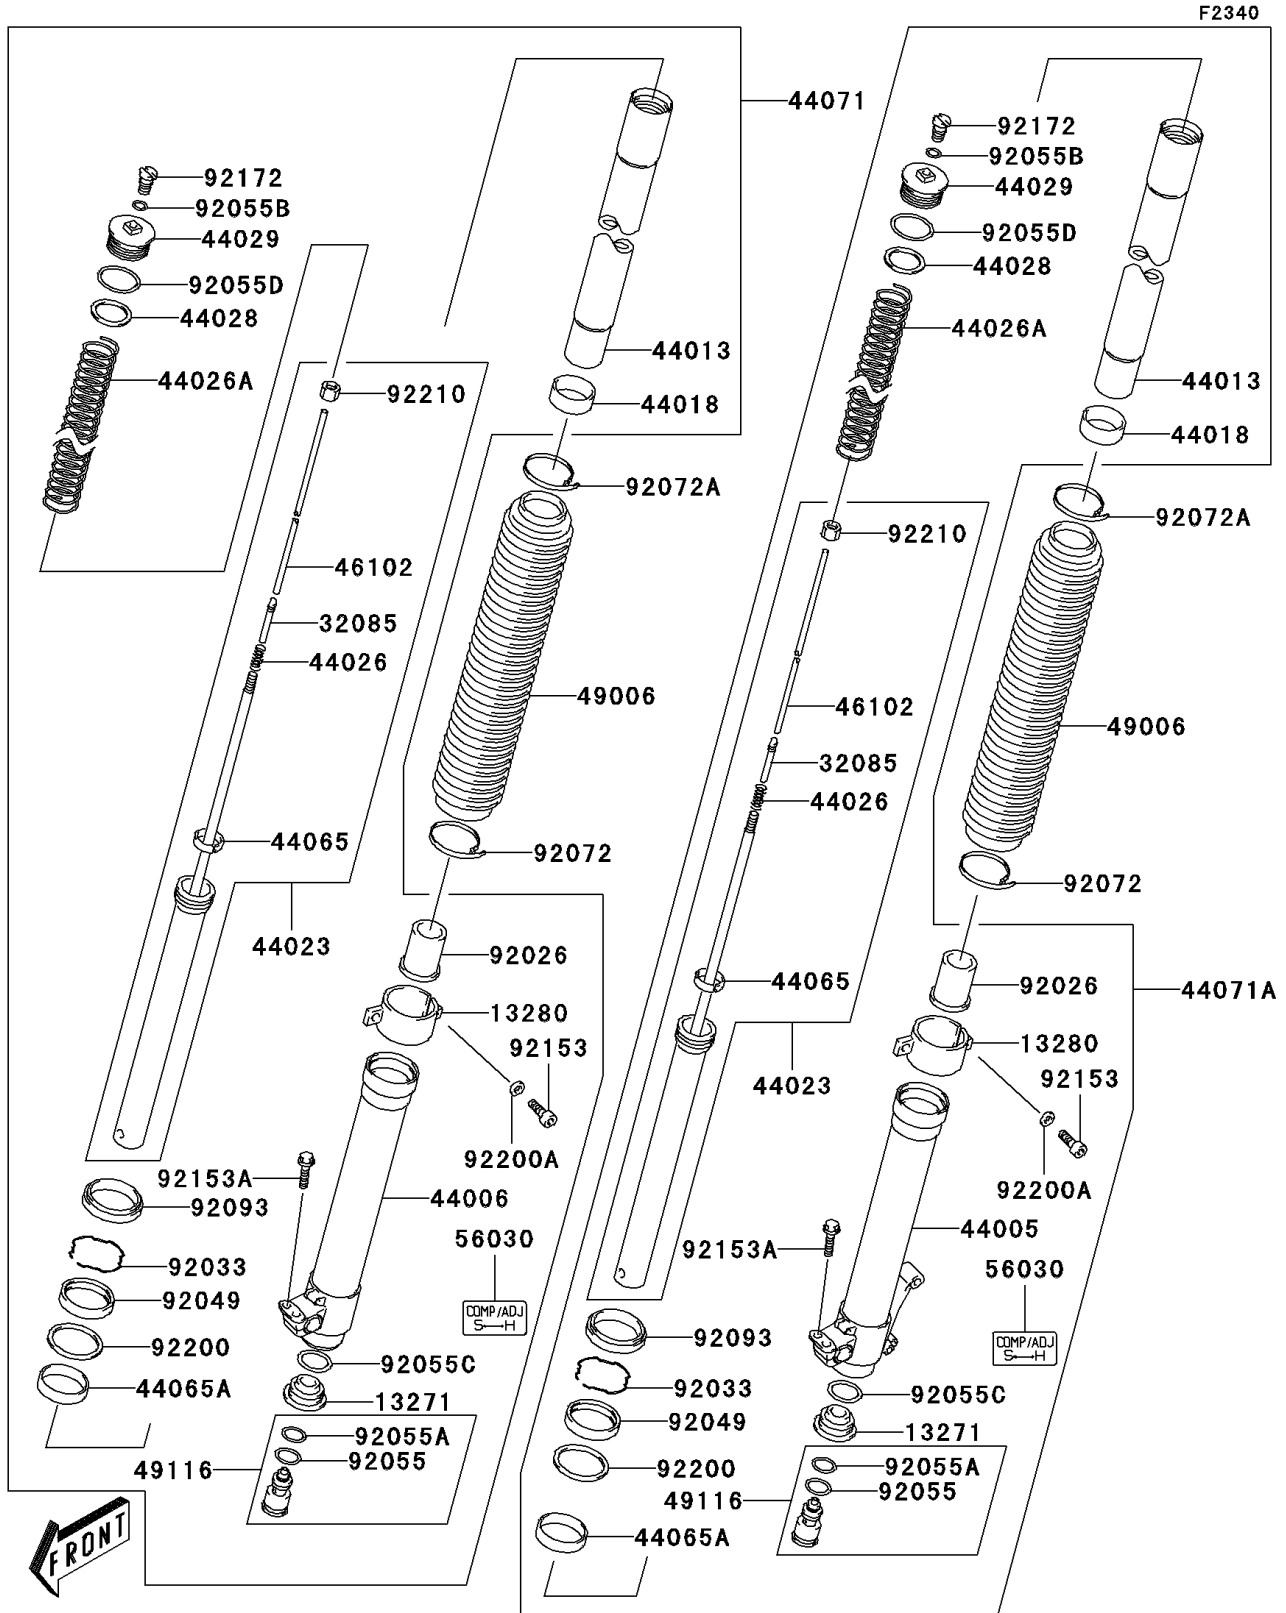

2004 KLX400R (Canada Only)

PARTS DIAGRAM

Front Fork