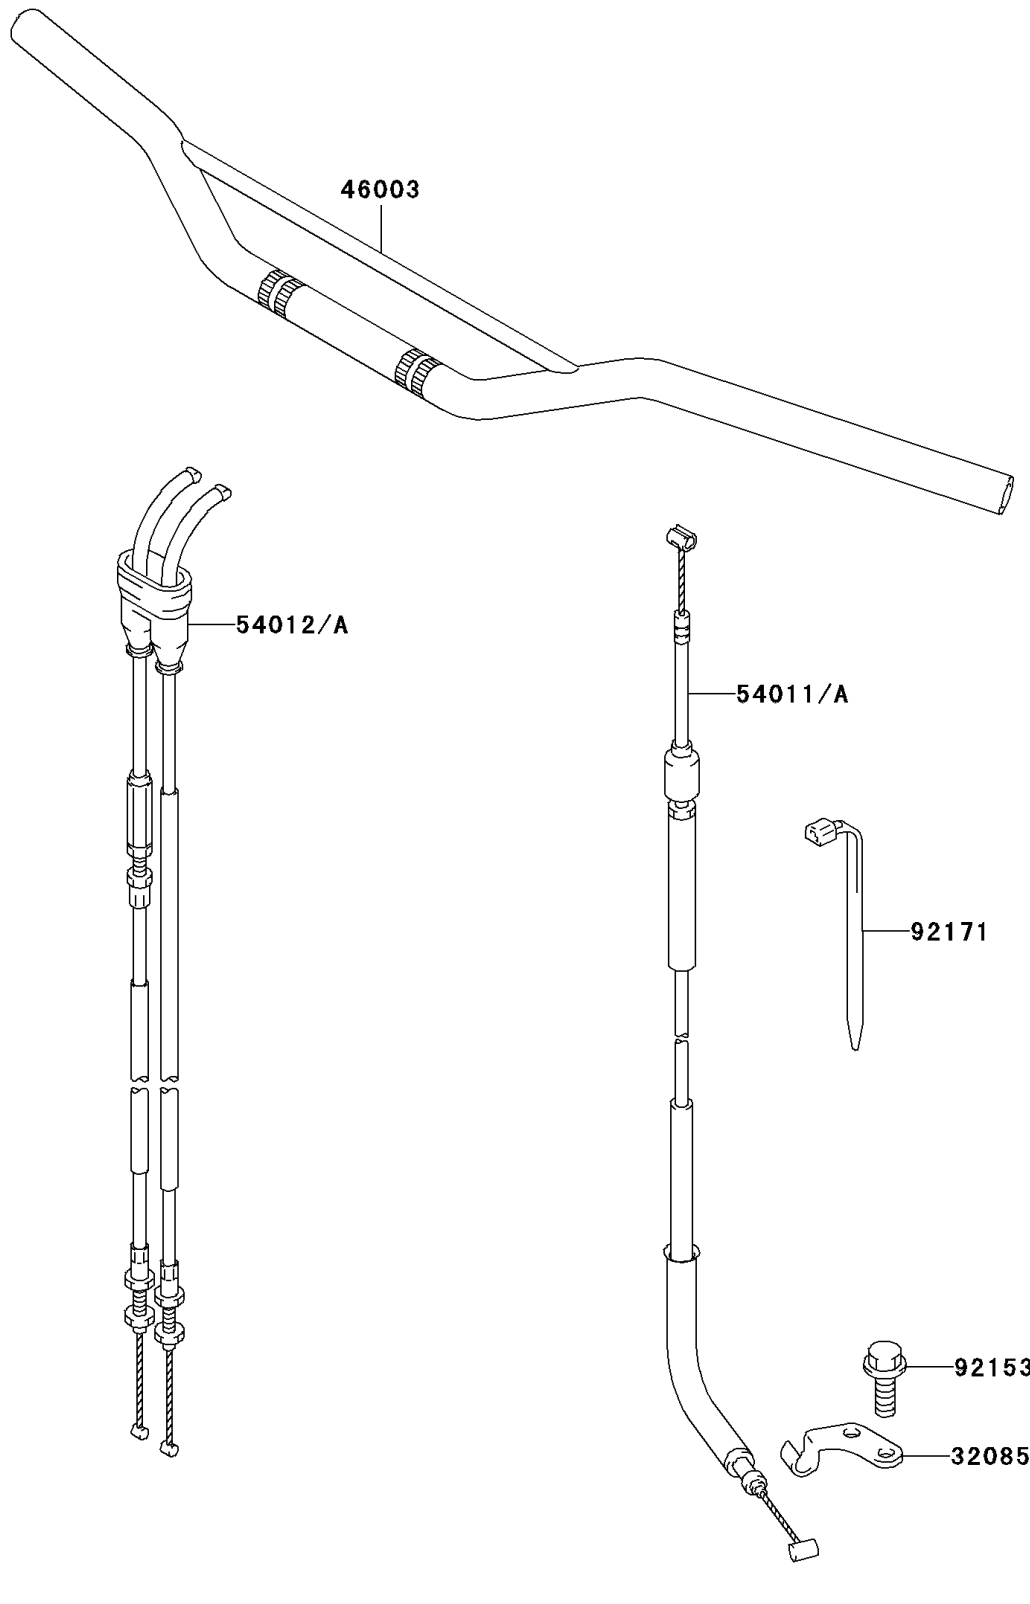

2004 KLX400R (Canada Only)

PARTS DIAGRAM

Handlebar

F2310

2004 KLX400R (Canada Only)

PARTS LIST

Handlebar

ITEM NAME	PART NUMBER	QUANTITY
-----------	-------------	----------
