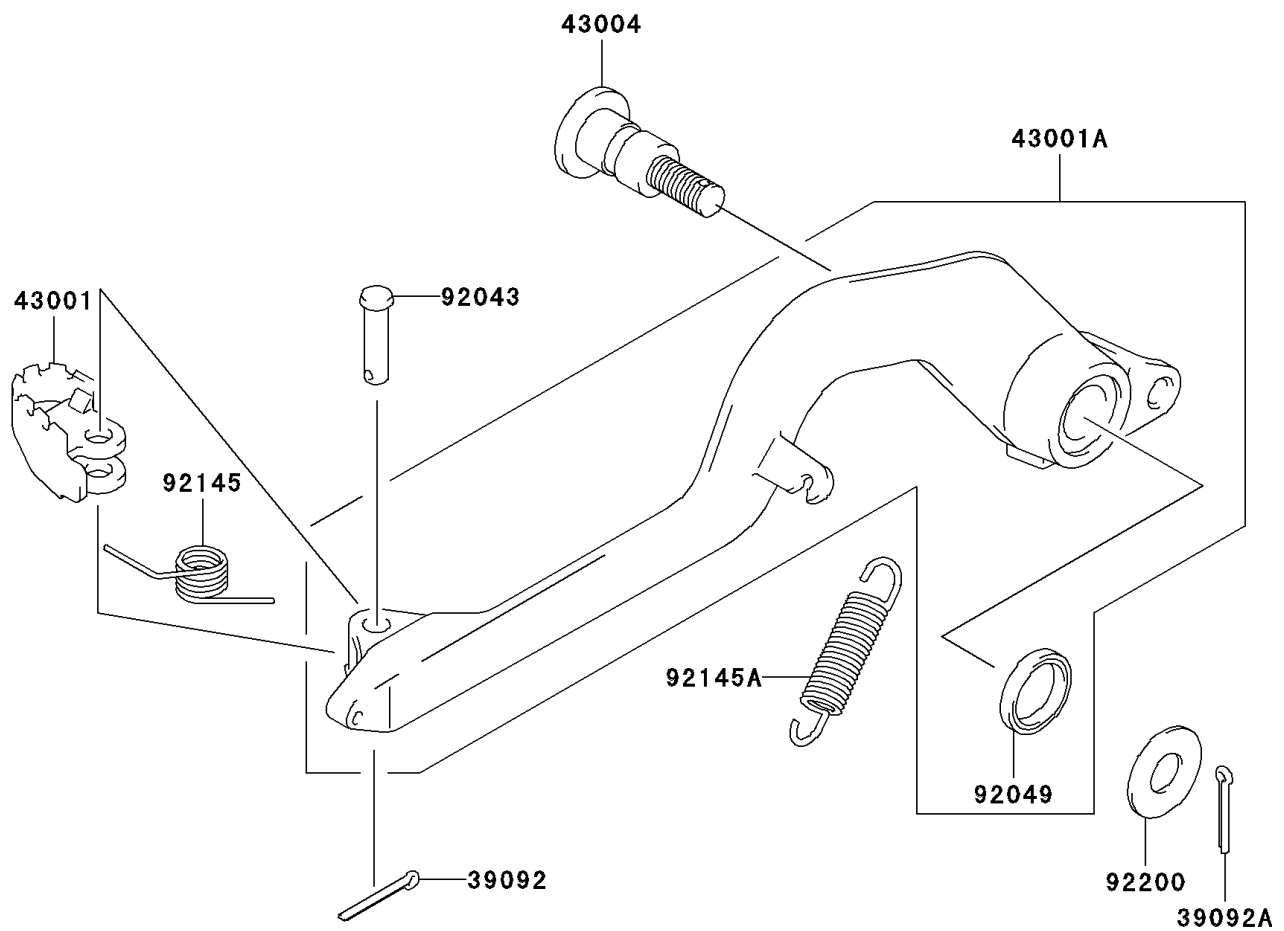

2004 KLX400R (Canada Only)

PARTS DIAGRAM

Brake Pedal

F2260

2004 KLX400R (Canada Only)

PARTS LIST

Brake Pedal

ITEM NAME	PART NUMBER	QUANTITY
-----------	-------------	----------
