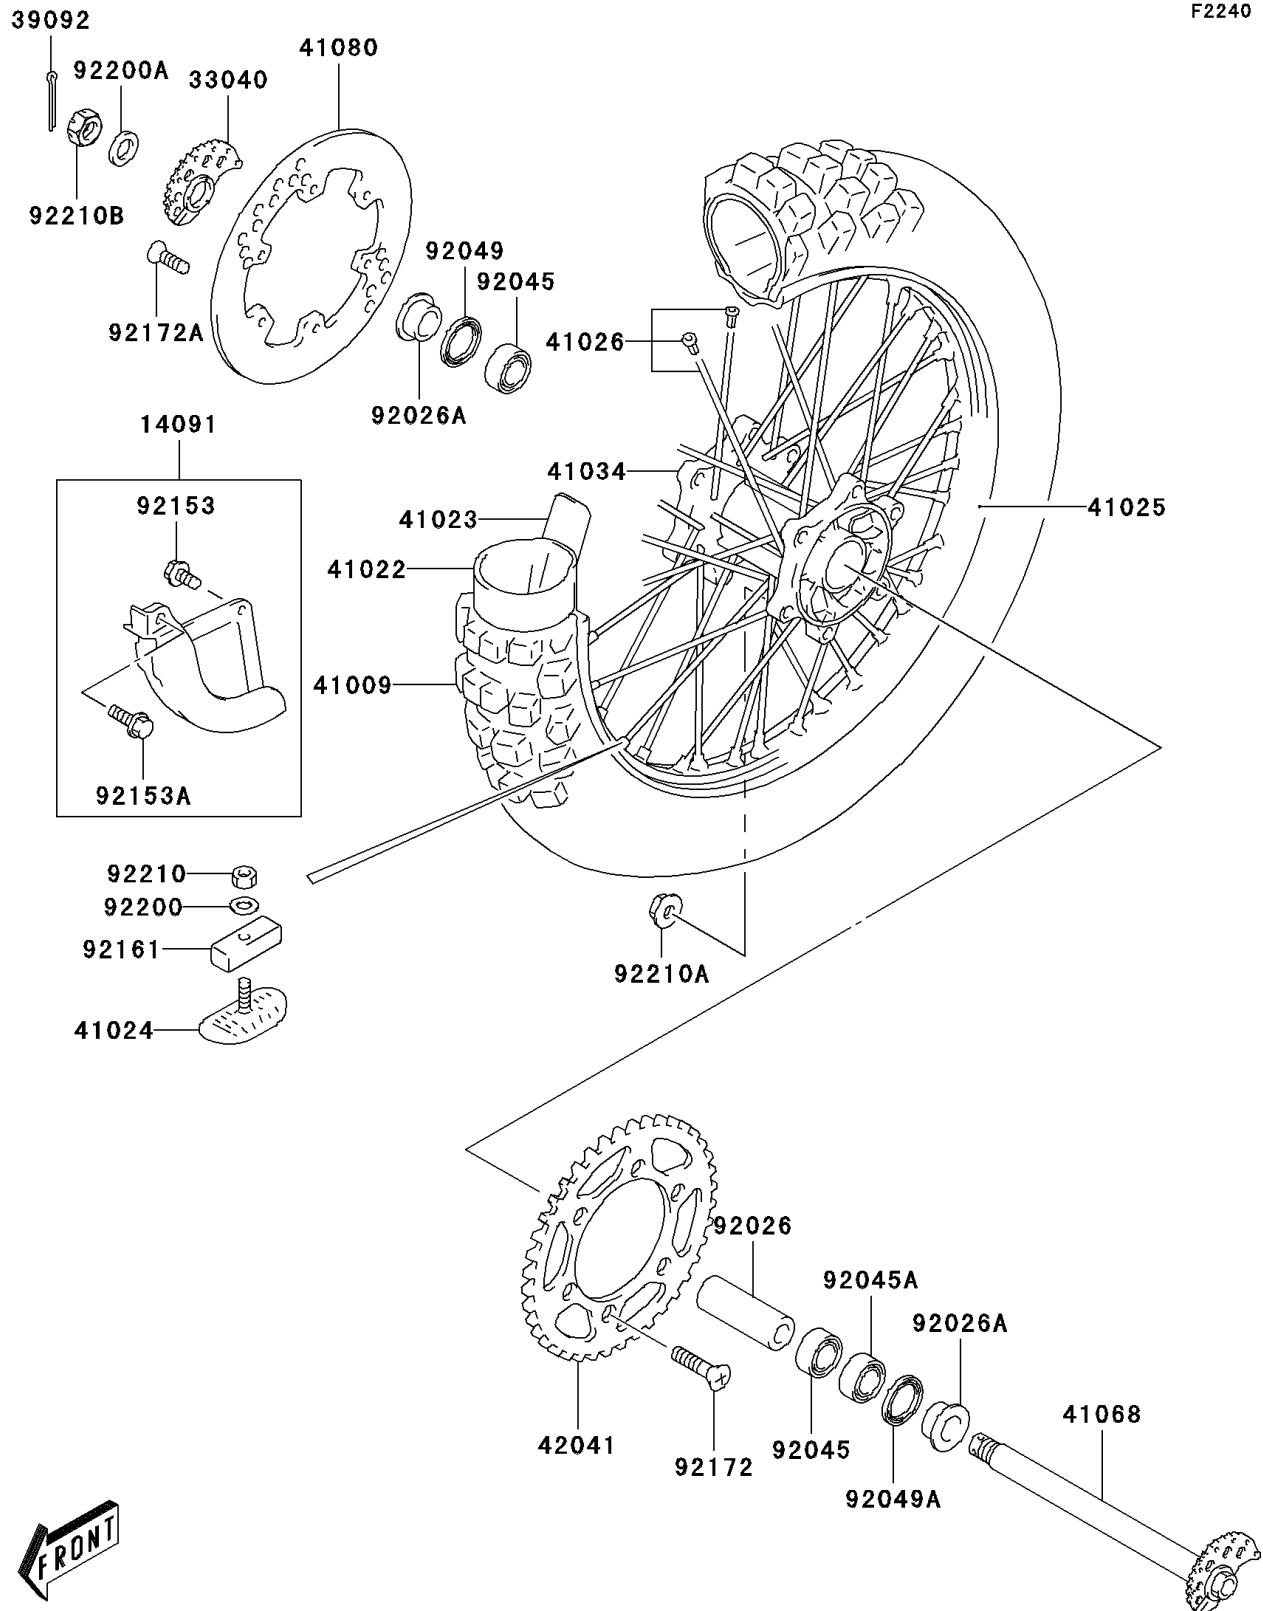

2004 KLX400R (Canada Only)

PARTS DIAGRAM

Rear Hub

F2240

2004 KLX400R (Canada Only)

PARTS LIST

Rear Hub

| ITEM NAME | PART NUMBER | QUANTITY |
|-----------|-------------|----------|
|-----------|-------------|----------|
