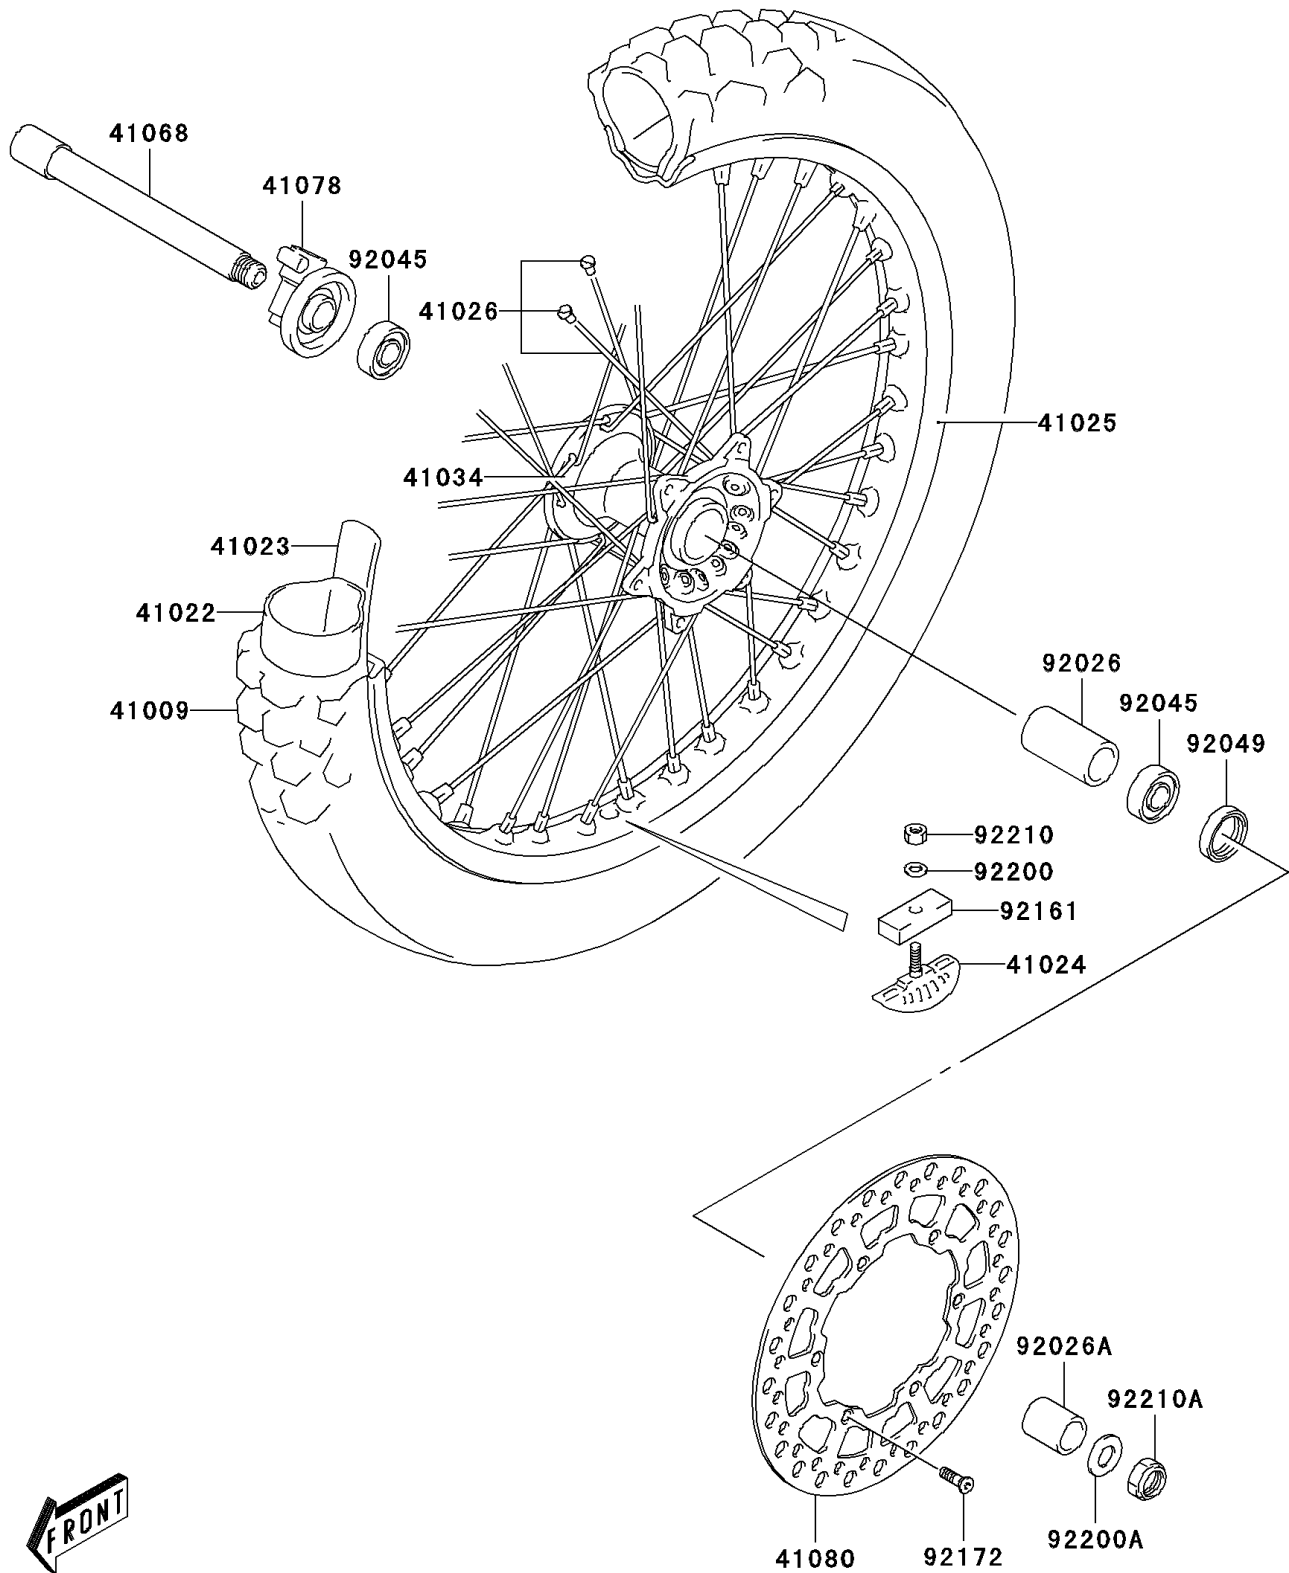

2004 KLX400R (Canada Only)

PARTS DIAGRAM

Front Hub

F2230

2004 KLX400R (Canada Only)

PARTS LIST

Front Hub

ITEM NAME	PART NUMBER	QUANTITY
-----------	-------------	----------
