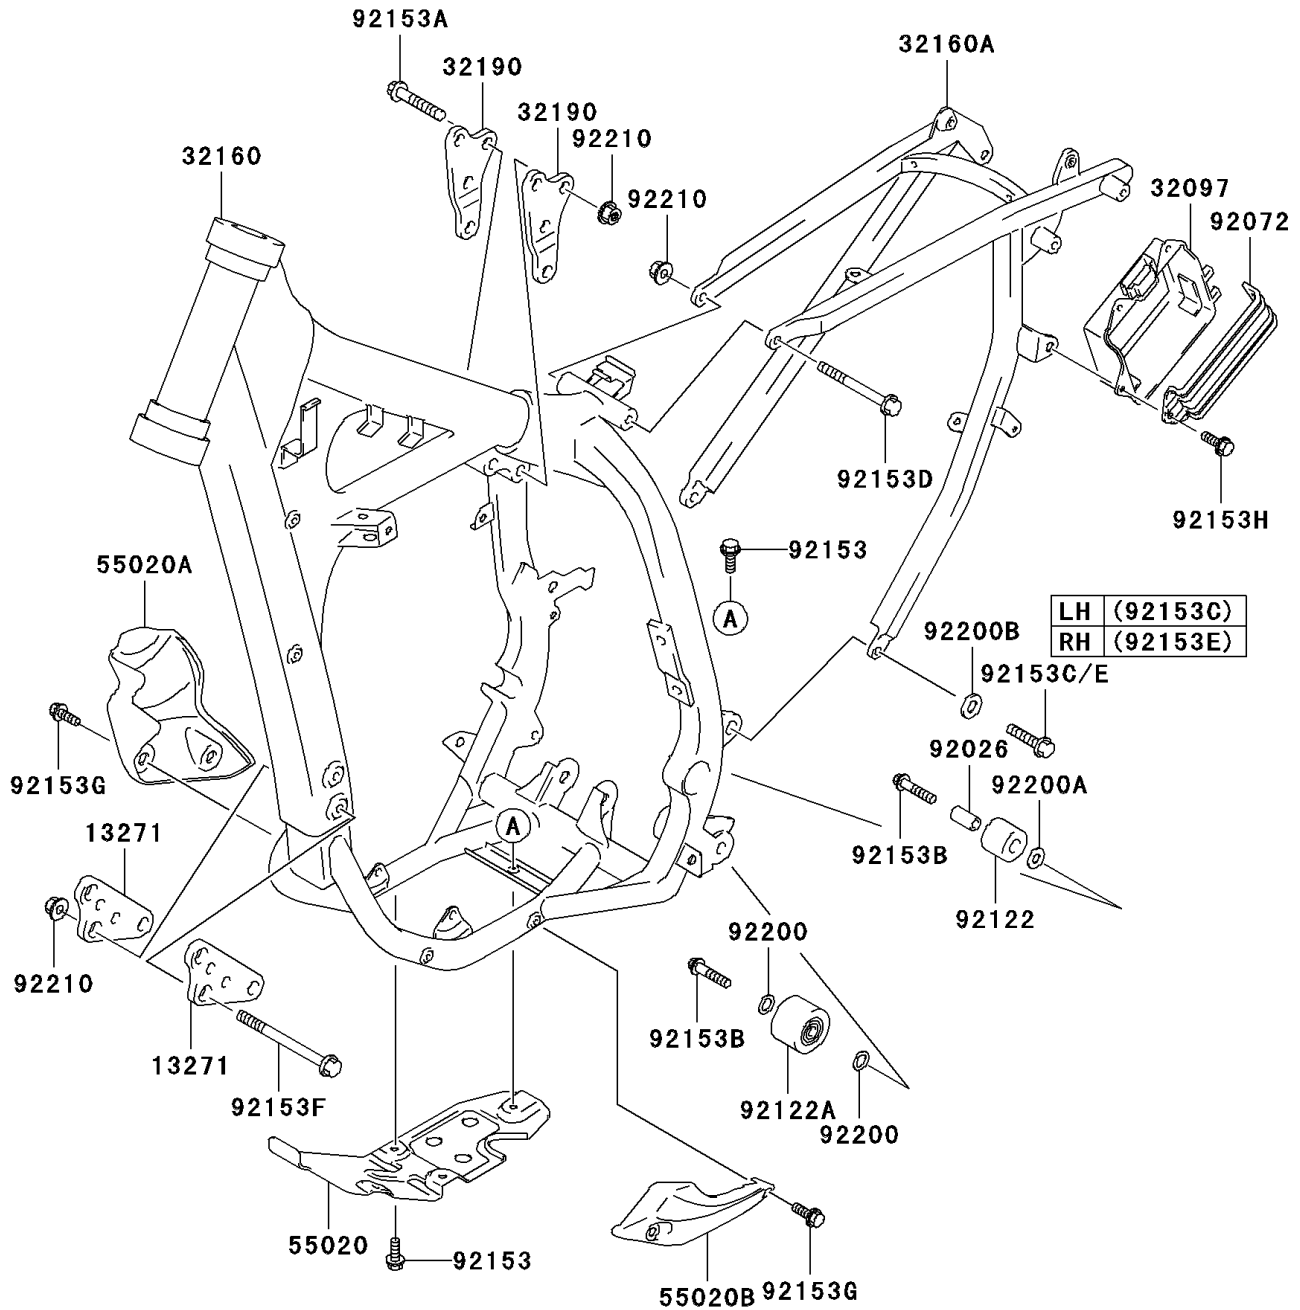

2004 KLX400R (Canada Only)

PARTS DIAGRAM

Frame

F2120

2004 KLX400R (Canada Only)

PARTS LIST

Frame

ITEM NAME	PART NUMBER	QUANTITY
-----------	-------------	----------
