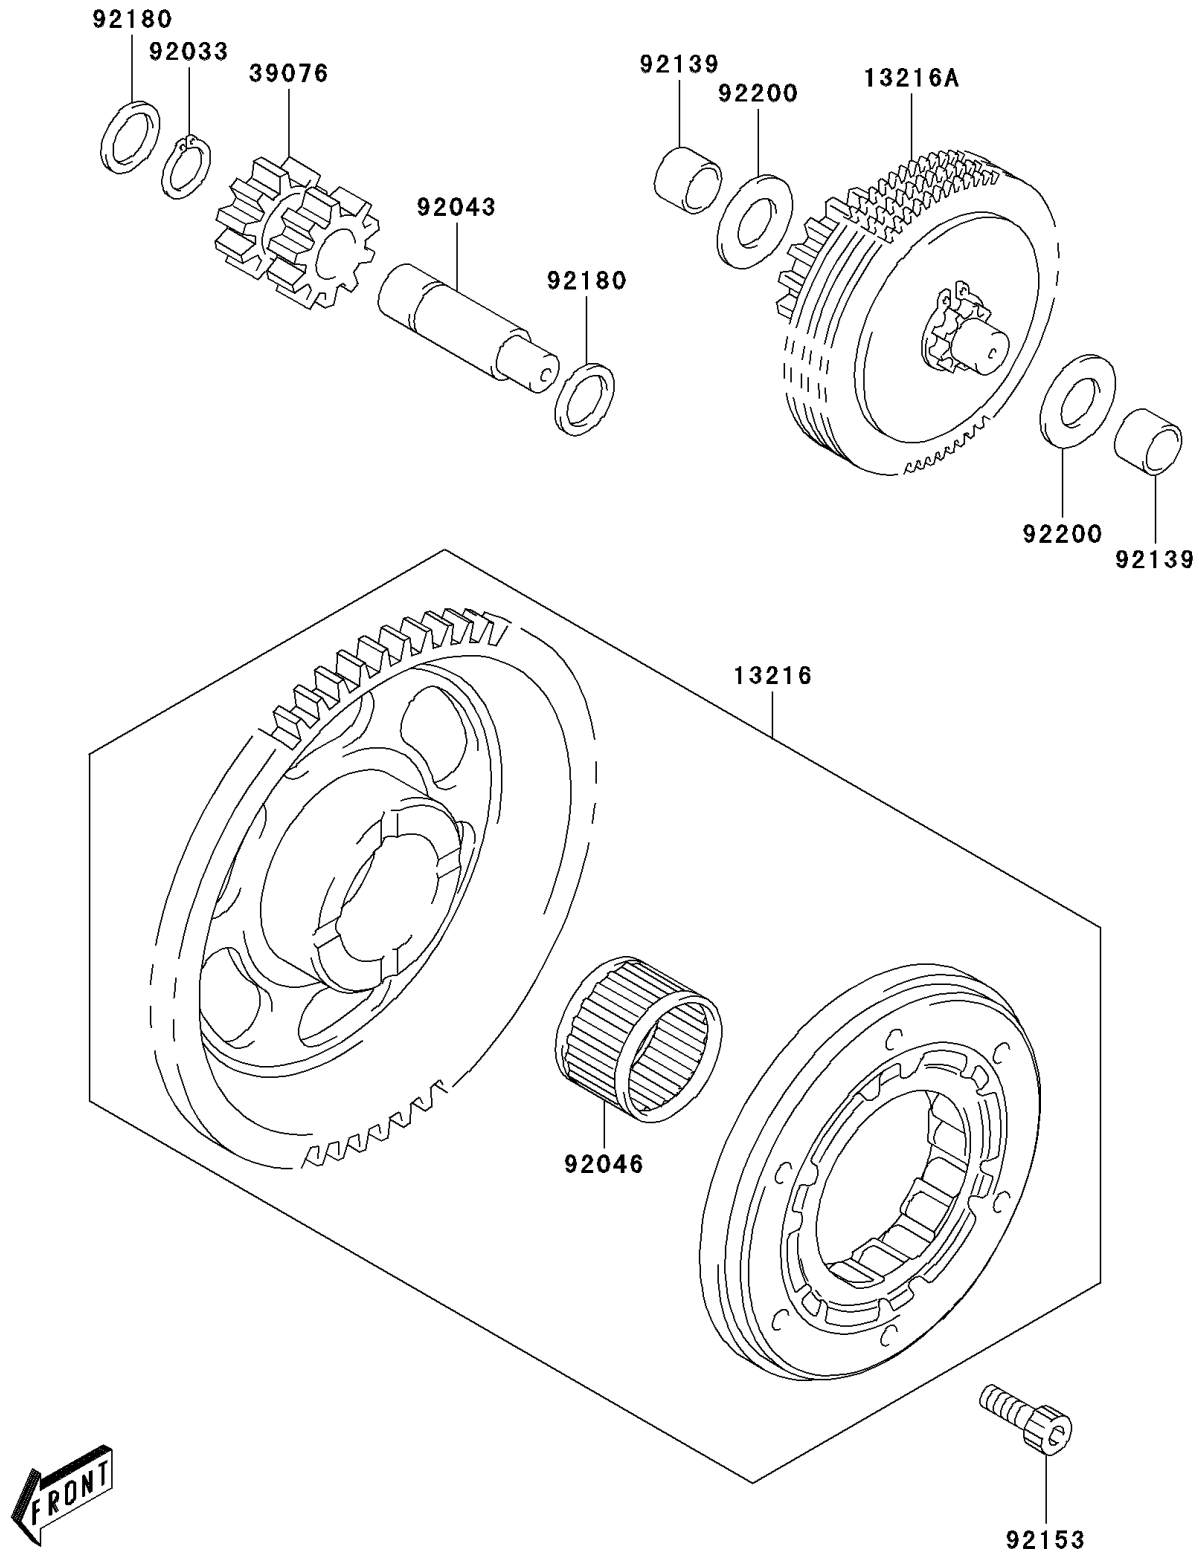

2004 KLX400R (Canada Only)

PARTS DIAGRAM

Starter Clutch

E1841

2004 KLX400R (Canada Only)

PARTS LIST Starter Clutch

ITEM NAME	PART NUMBER	QUANTITY
-----------	-------------	----------
