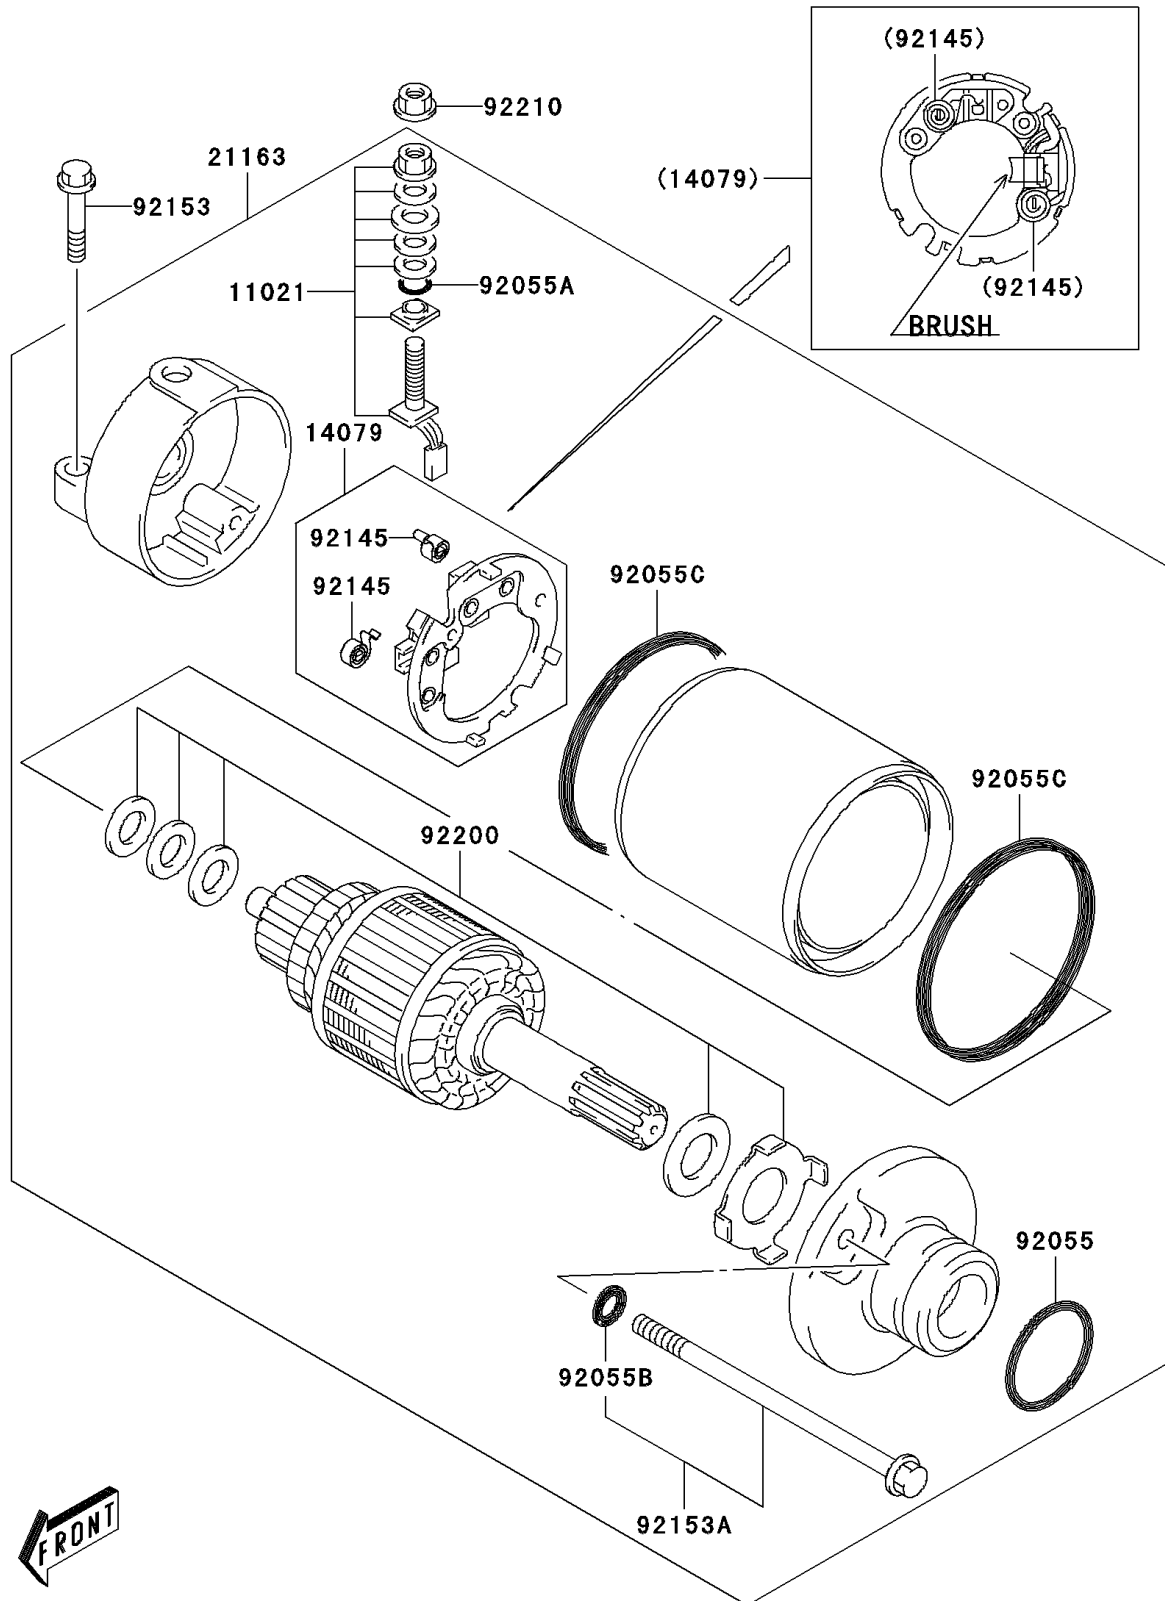

2004 KLX400R (Canada Only)

PARTS DIAGRAM

Starter Motor

E1840

2004 KLX400R (Canada Only)

PARTS LIST

Starter Motor

ITEM NAME	PART NUMBER	QUANTITY
-----------	-------------	----------
