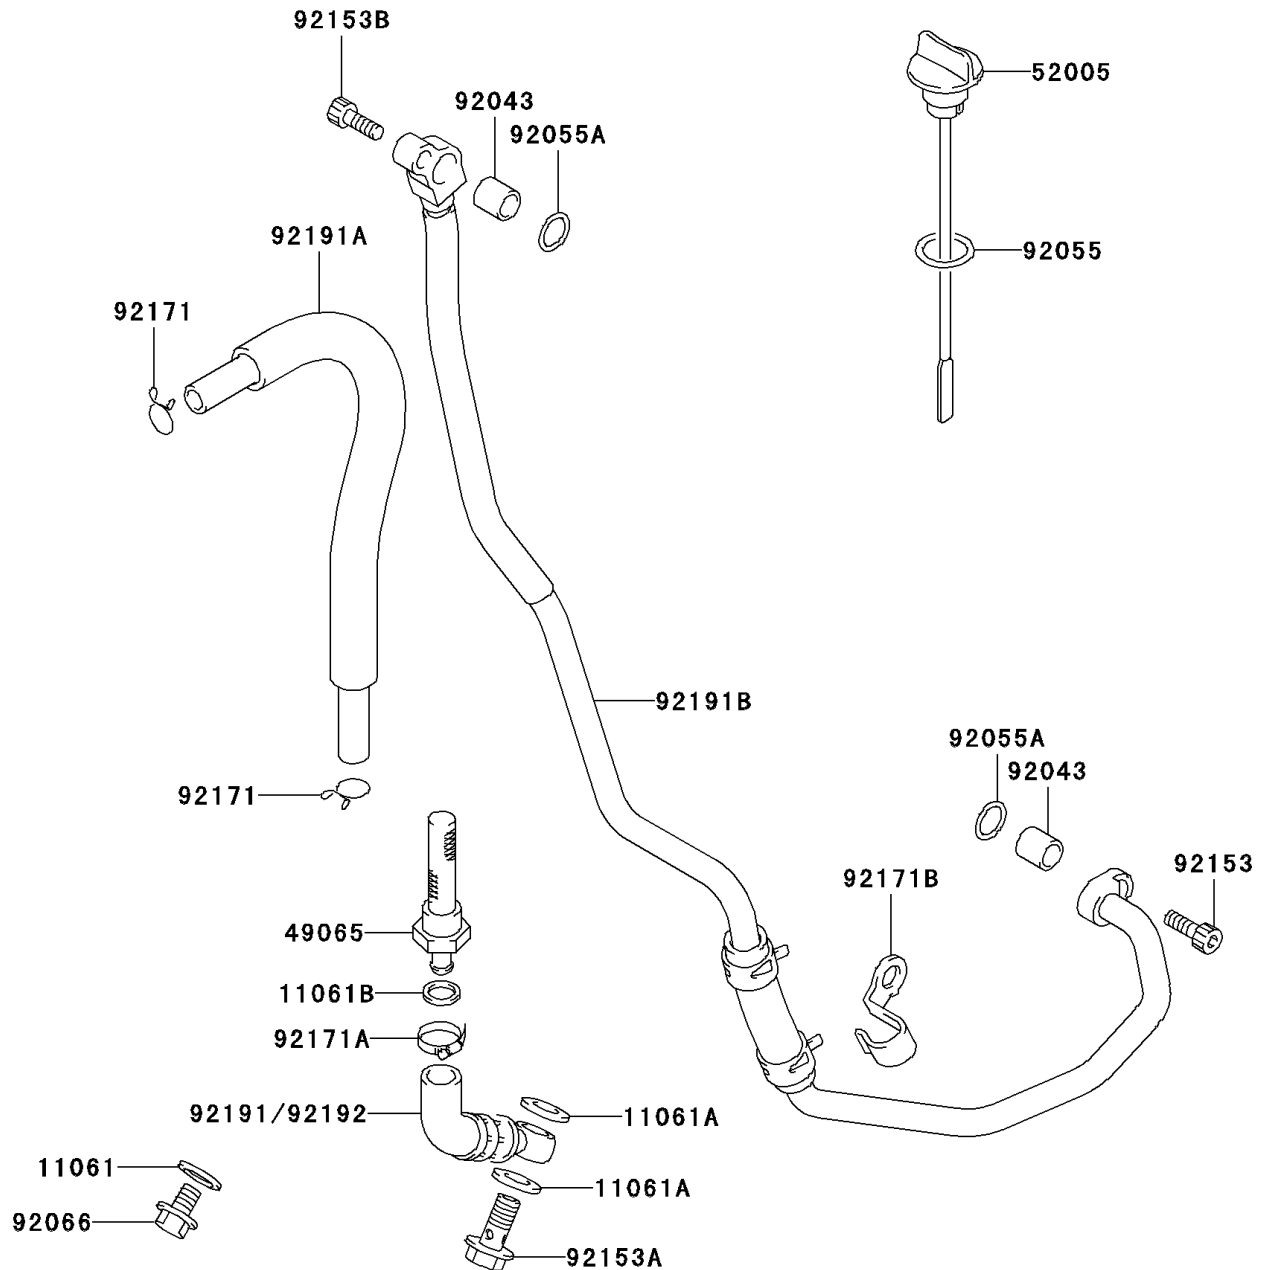

2004 KLX400R (Canada Only)

PARTS DIAGRAM

Oil Hose

E1715

2004 KLX400R (Canada Only)

PARTS LIST

Oil Hose

ITEM NAME	PART NUMBER	QUANTITY
-----------	-------------	----------
