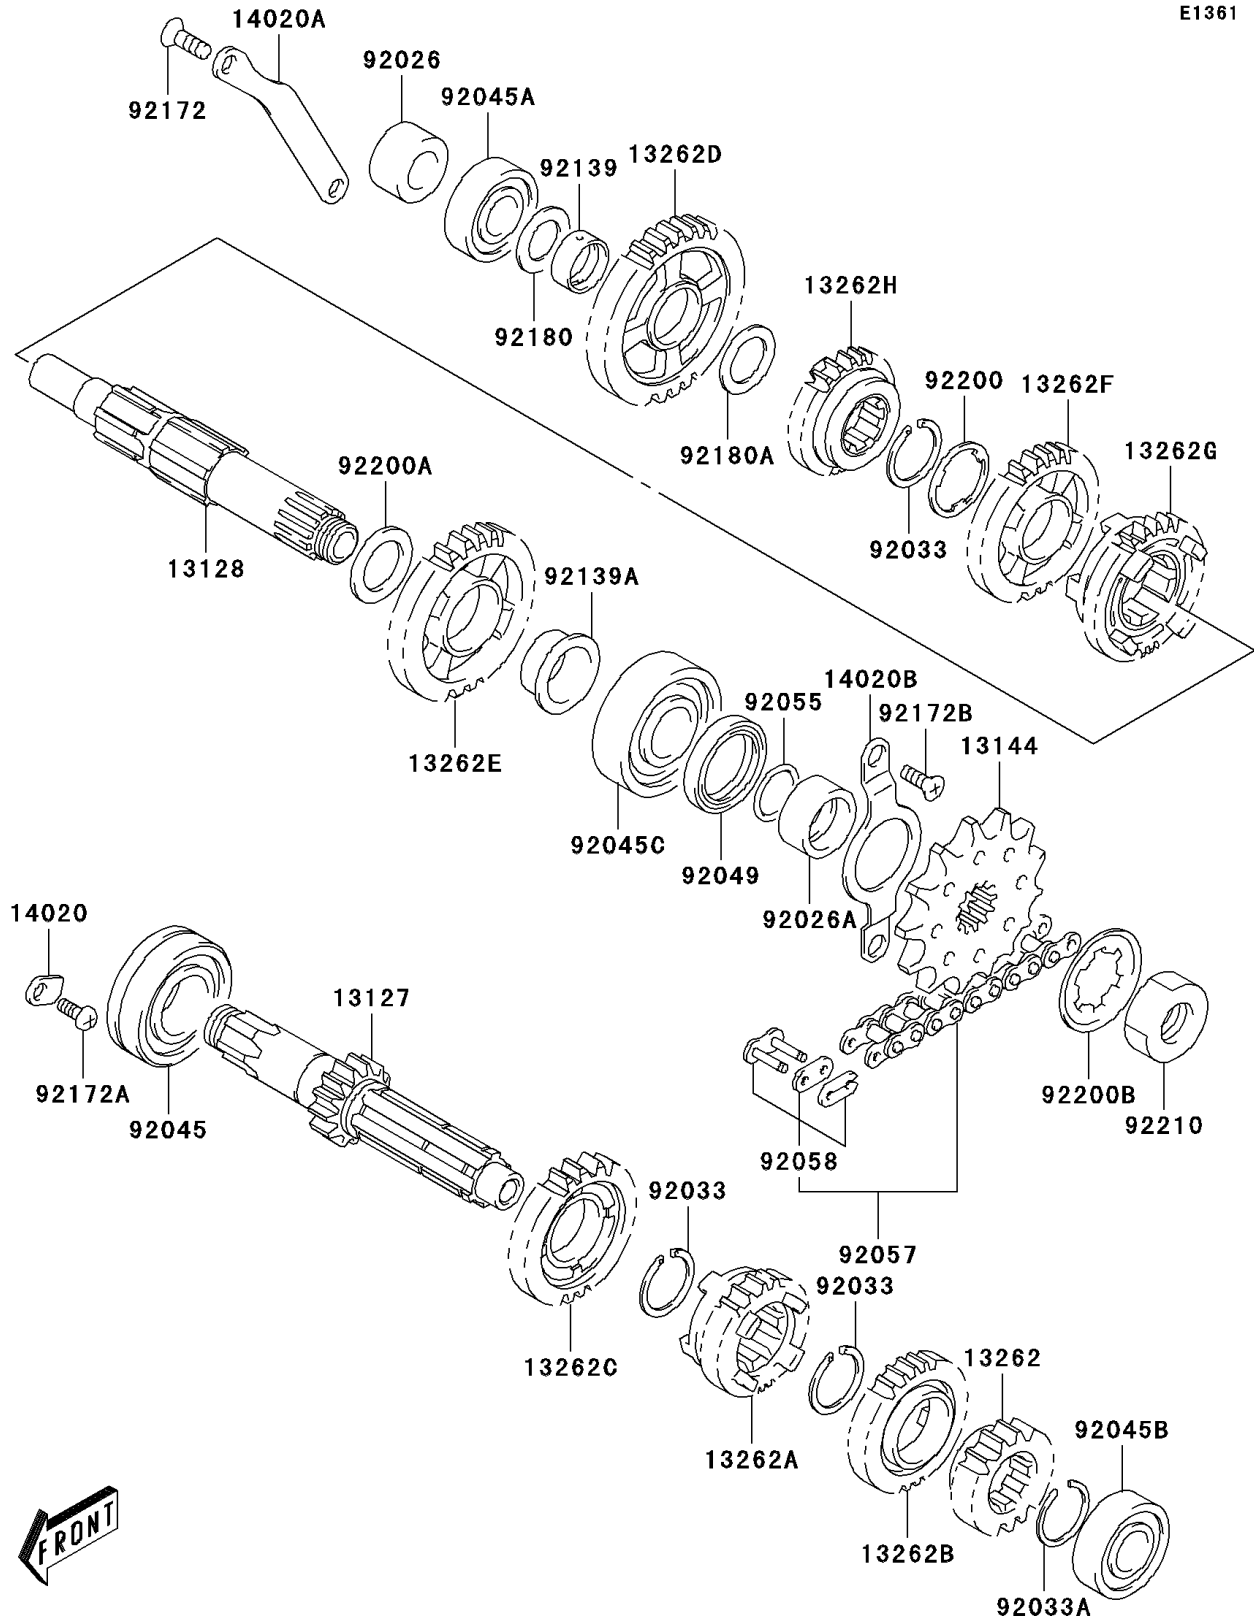

2004 KLX400R (Canada Only)

PARTS DIAGRAM

Transmission

E1361

2004 KLX400R (Canada Only)

PARTS LIST

Transmission

ITEM NAME

PART NUMBER

QUANTITY
