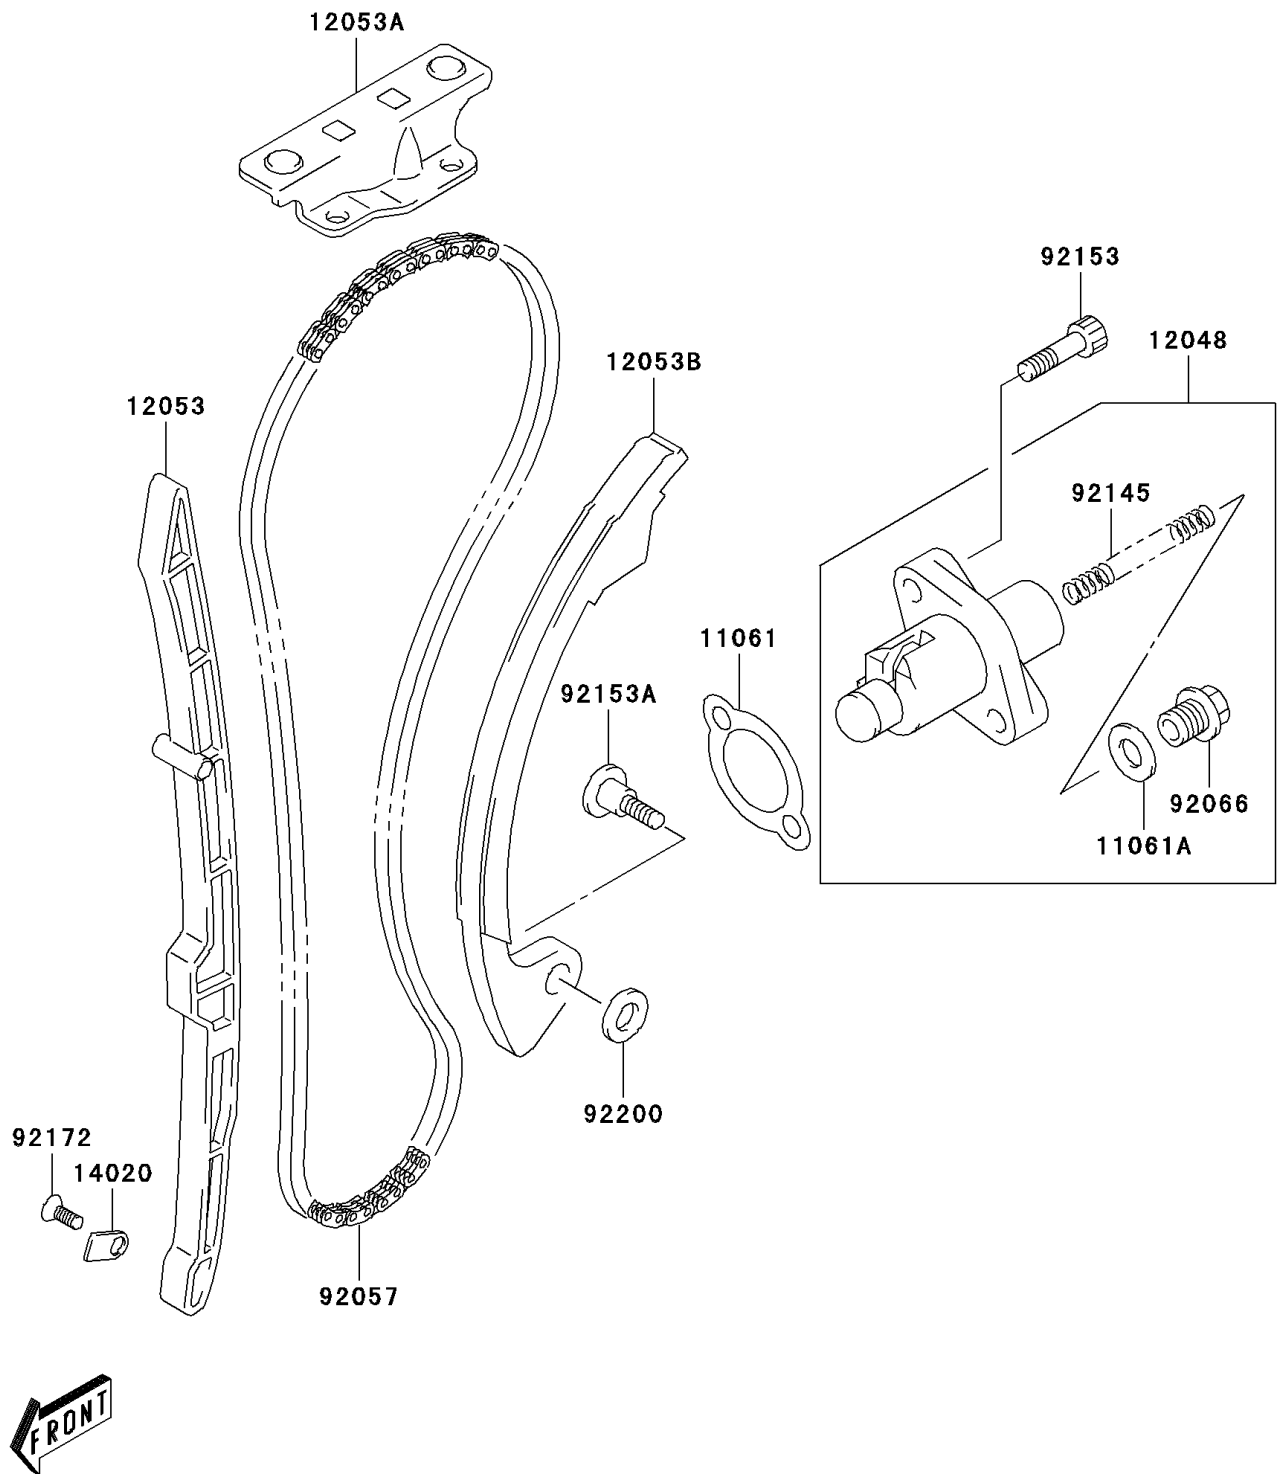

2004 KLX400R (Canada Only)

PARTS DIAGRAM

Cam Chain/Tensioner

E1212

2004 KLX400R (Canada Only)

PARTS LIST

Cam Chain/Tensioner

ITEM NAME	PART NUMBER	QUANTITY
-----------	-------------	----------
