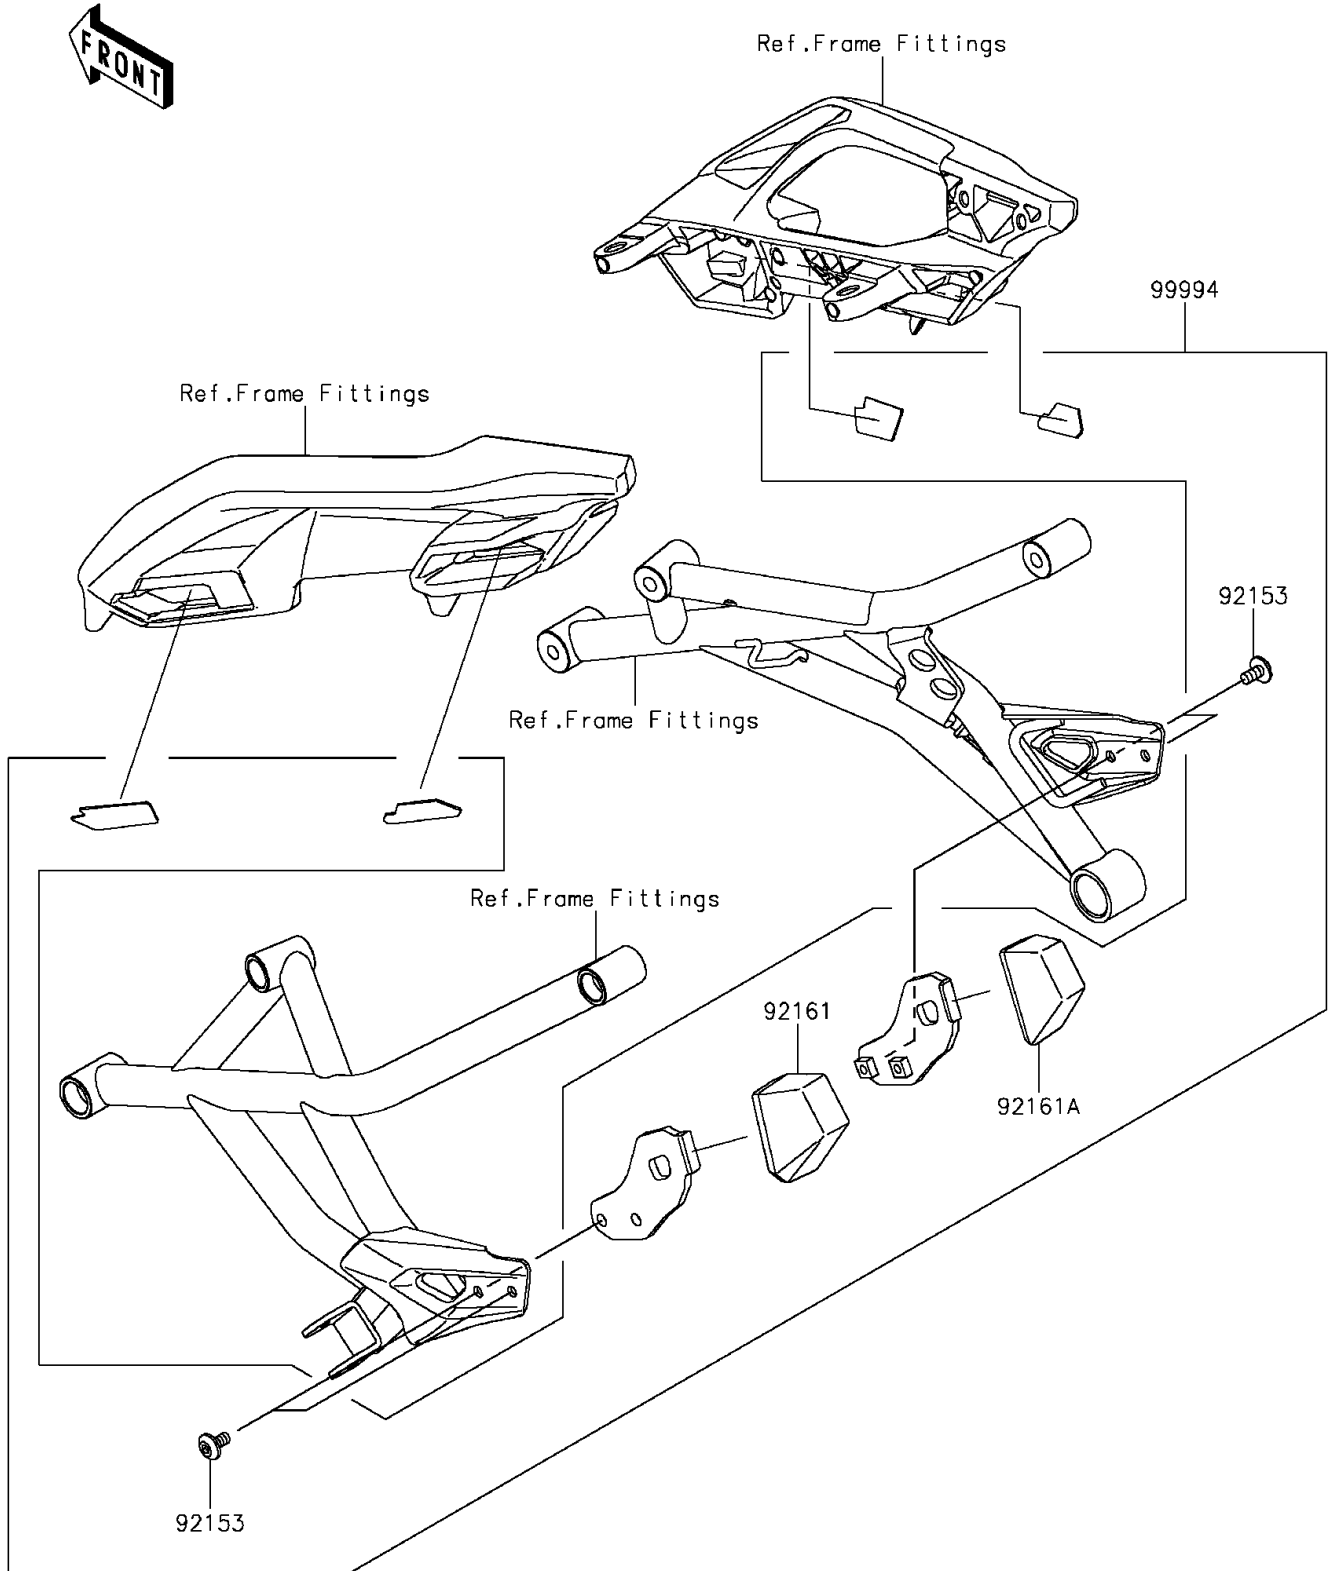

2016 VERSYS® 1000 LT

PARTS DIAGRAM

Accessory(Bag Fitting Kit)

F2910E

2016 VERSYS® 1000 LT

PARTS LIST

Accessory(Bag Fitting Kit)

ITEM NAME

PART NUMBER

QUANTITY
