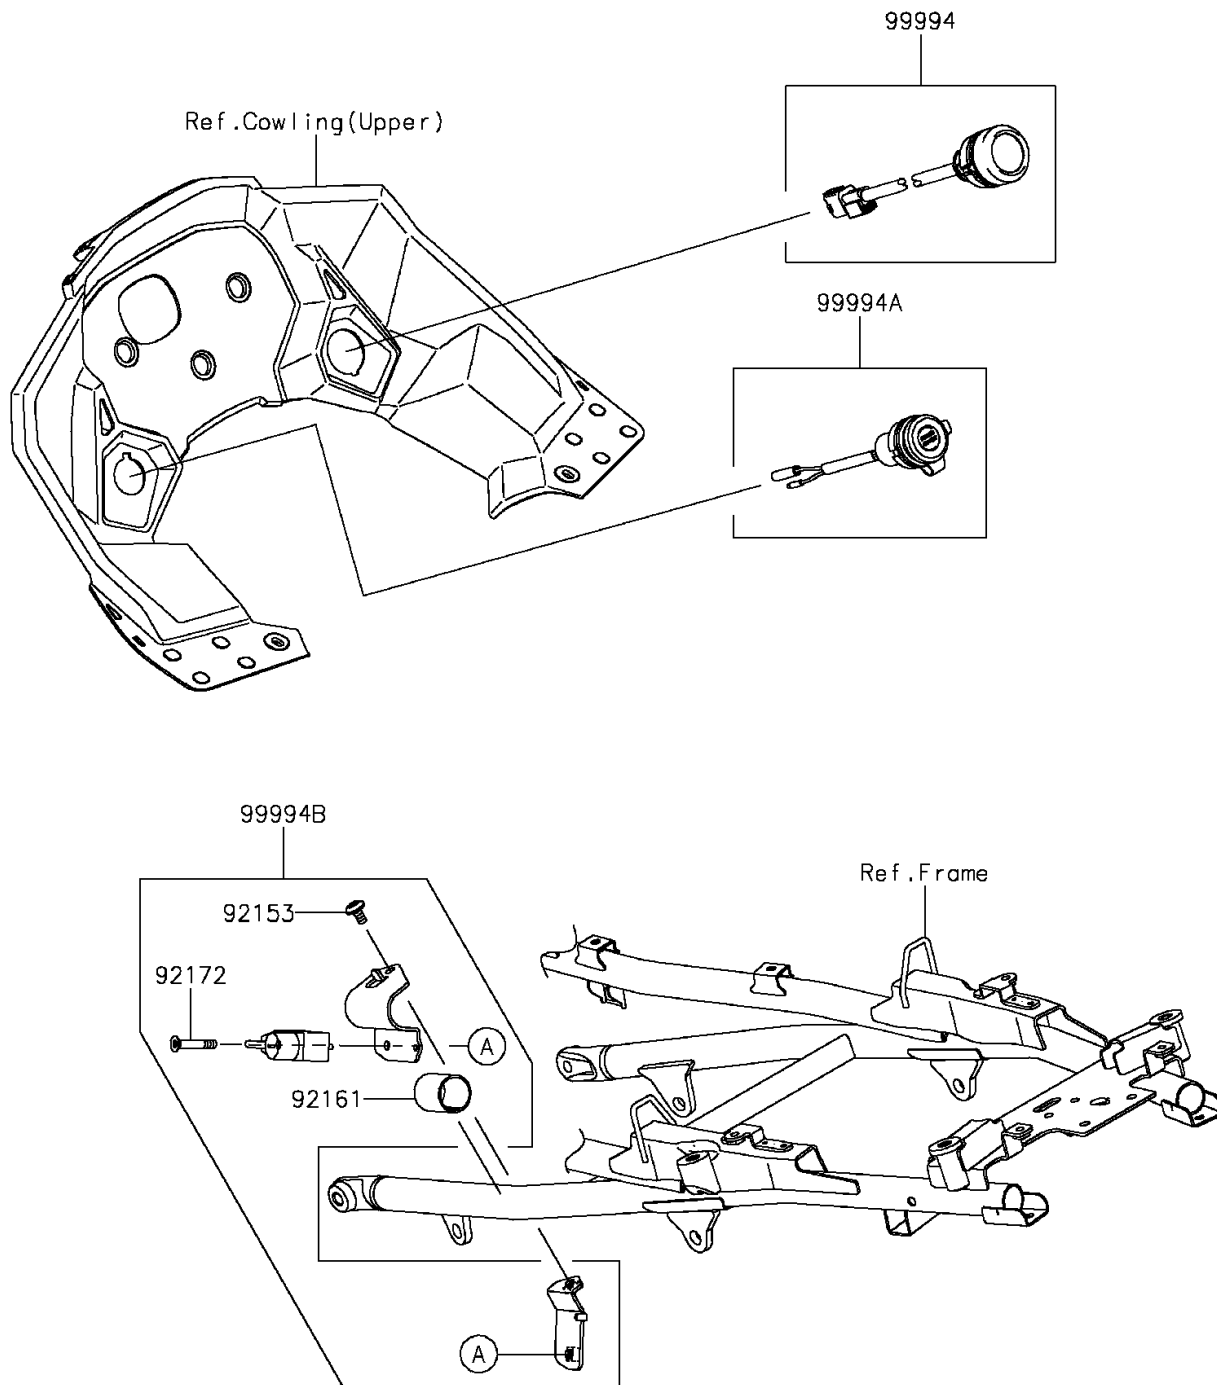

2016 VERSYS® 1000 LT

PARTS DIAGRAM

Accessory(Helmet Lock etc.)

F2910D

2016 VERSYS® 1000 LT

PARTS LIST

Accessory(Helmet Lock etc.)

ITEM NAME

PART NUMBER

QUANTITY
