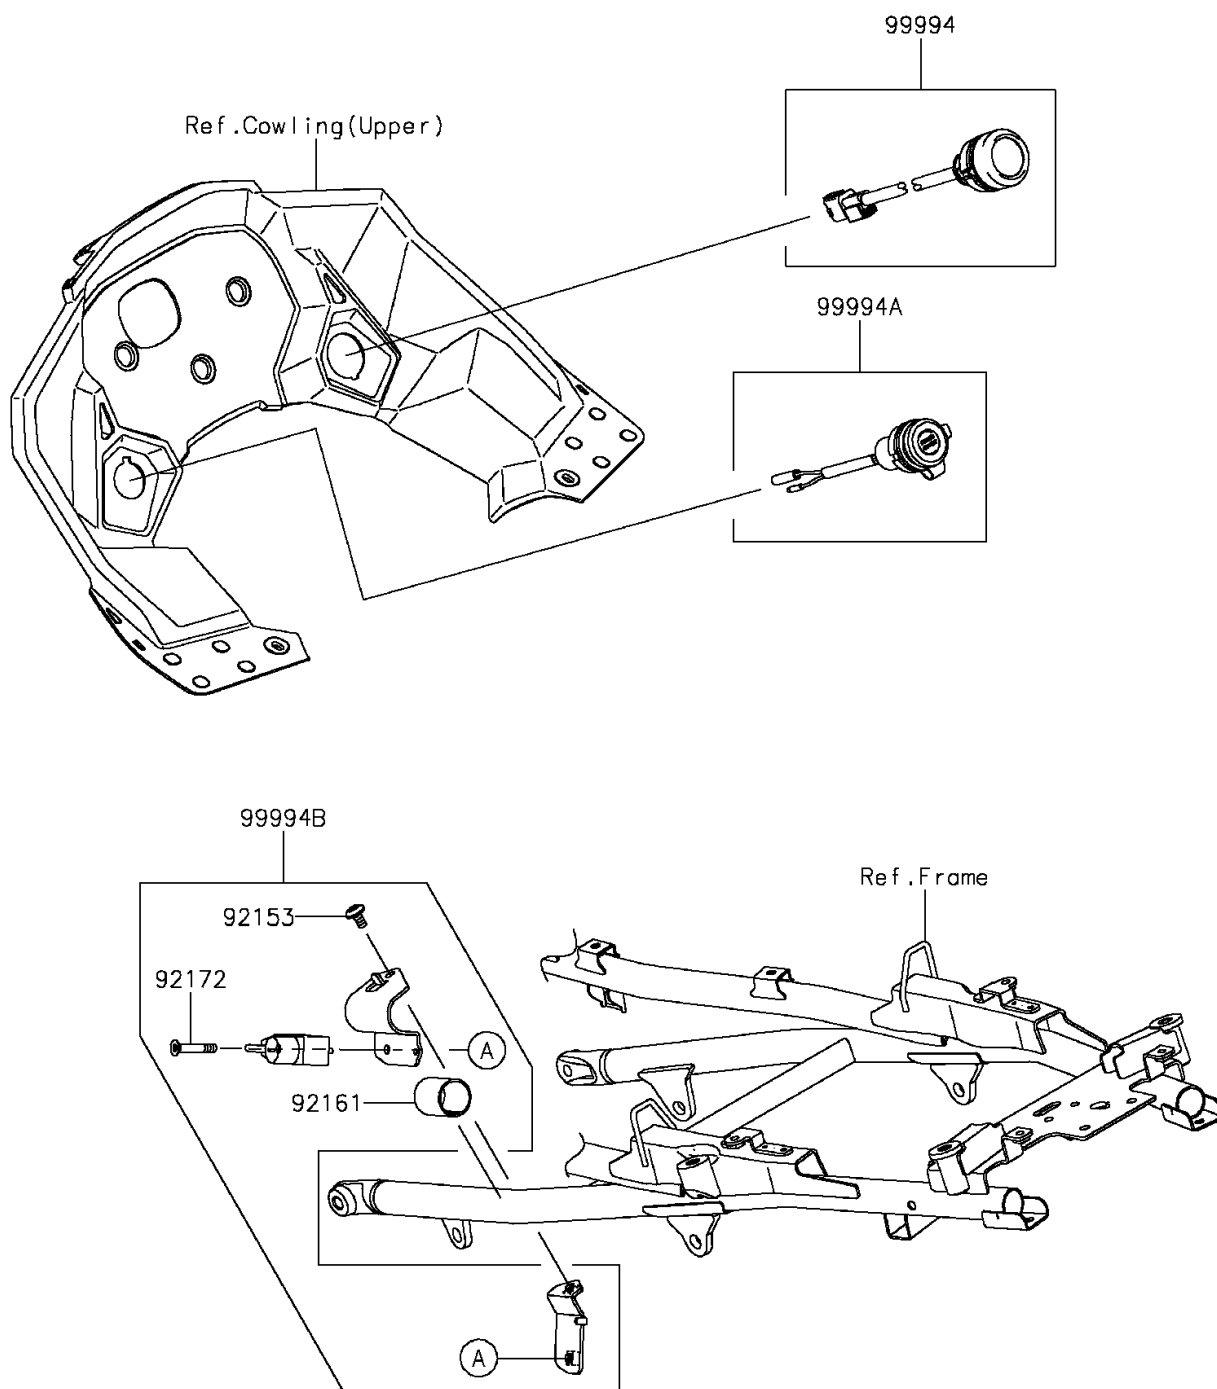

2015 VERSYS® 1000 ABS

PARTS DIAGRAM

Accessory(Helmet Lock etc.)

F2910D

2015 VERSYS® 1000 ABS

PARTS LIST

Accessory(Helmet Lock etc.)

ITEM NAME

PART NUMBER

QUANTITY
