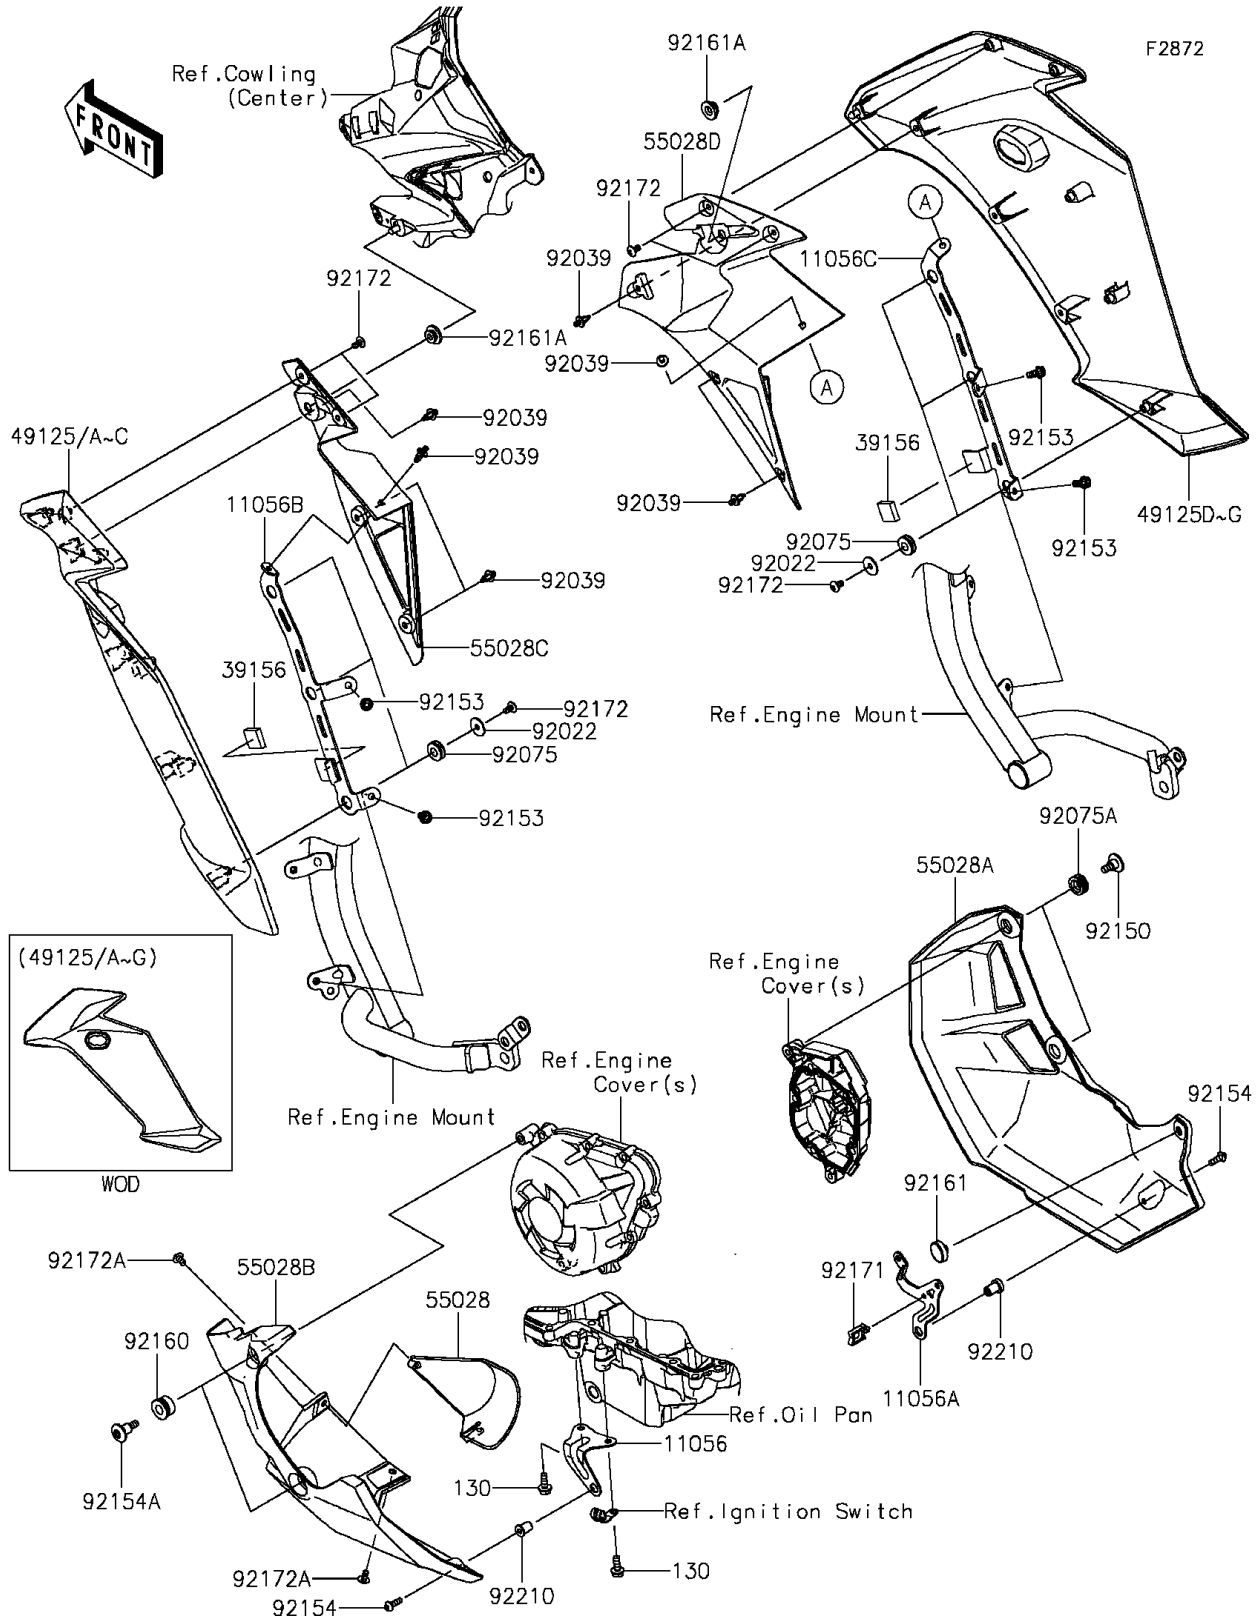

2015 VERSYS® 1000 ABS

PARTS DIAGRAM

Cowling Lower

2015 VERSYS® 1000 ABS

PARTS LIST

Cowling Lowers

ITEM NAME

PART NUMBER

QUANTITY
