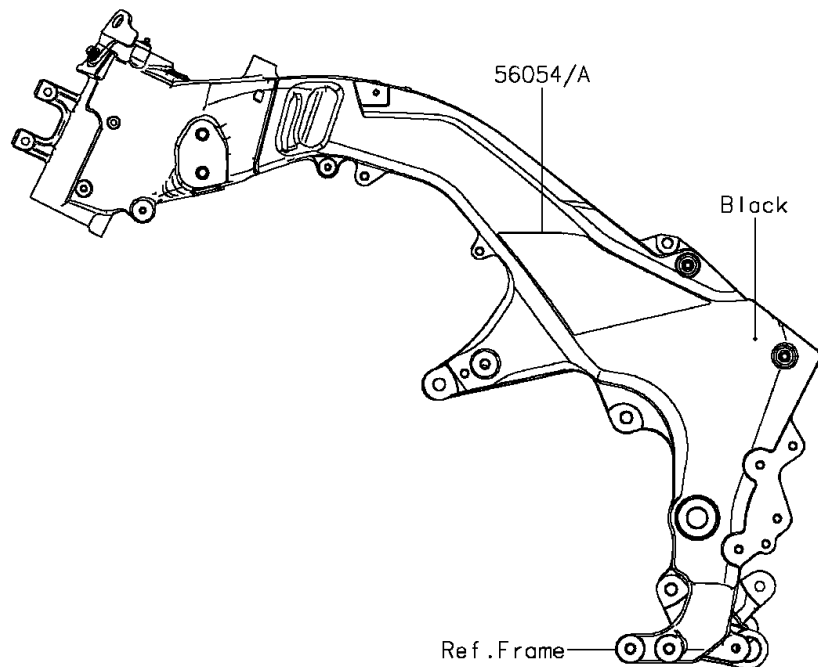

# 2016 VERSYS® 1000 LT

## PARTS DIAGRAM

### Decals(Titanium)(BGF)

F2861C

## PARTS LIST

Decals(Titanium)(BGF)

**ITEM NAME**

**PART NUMBER**

**QUANTITY**

---