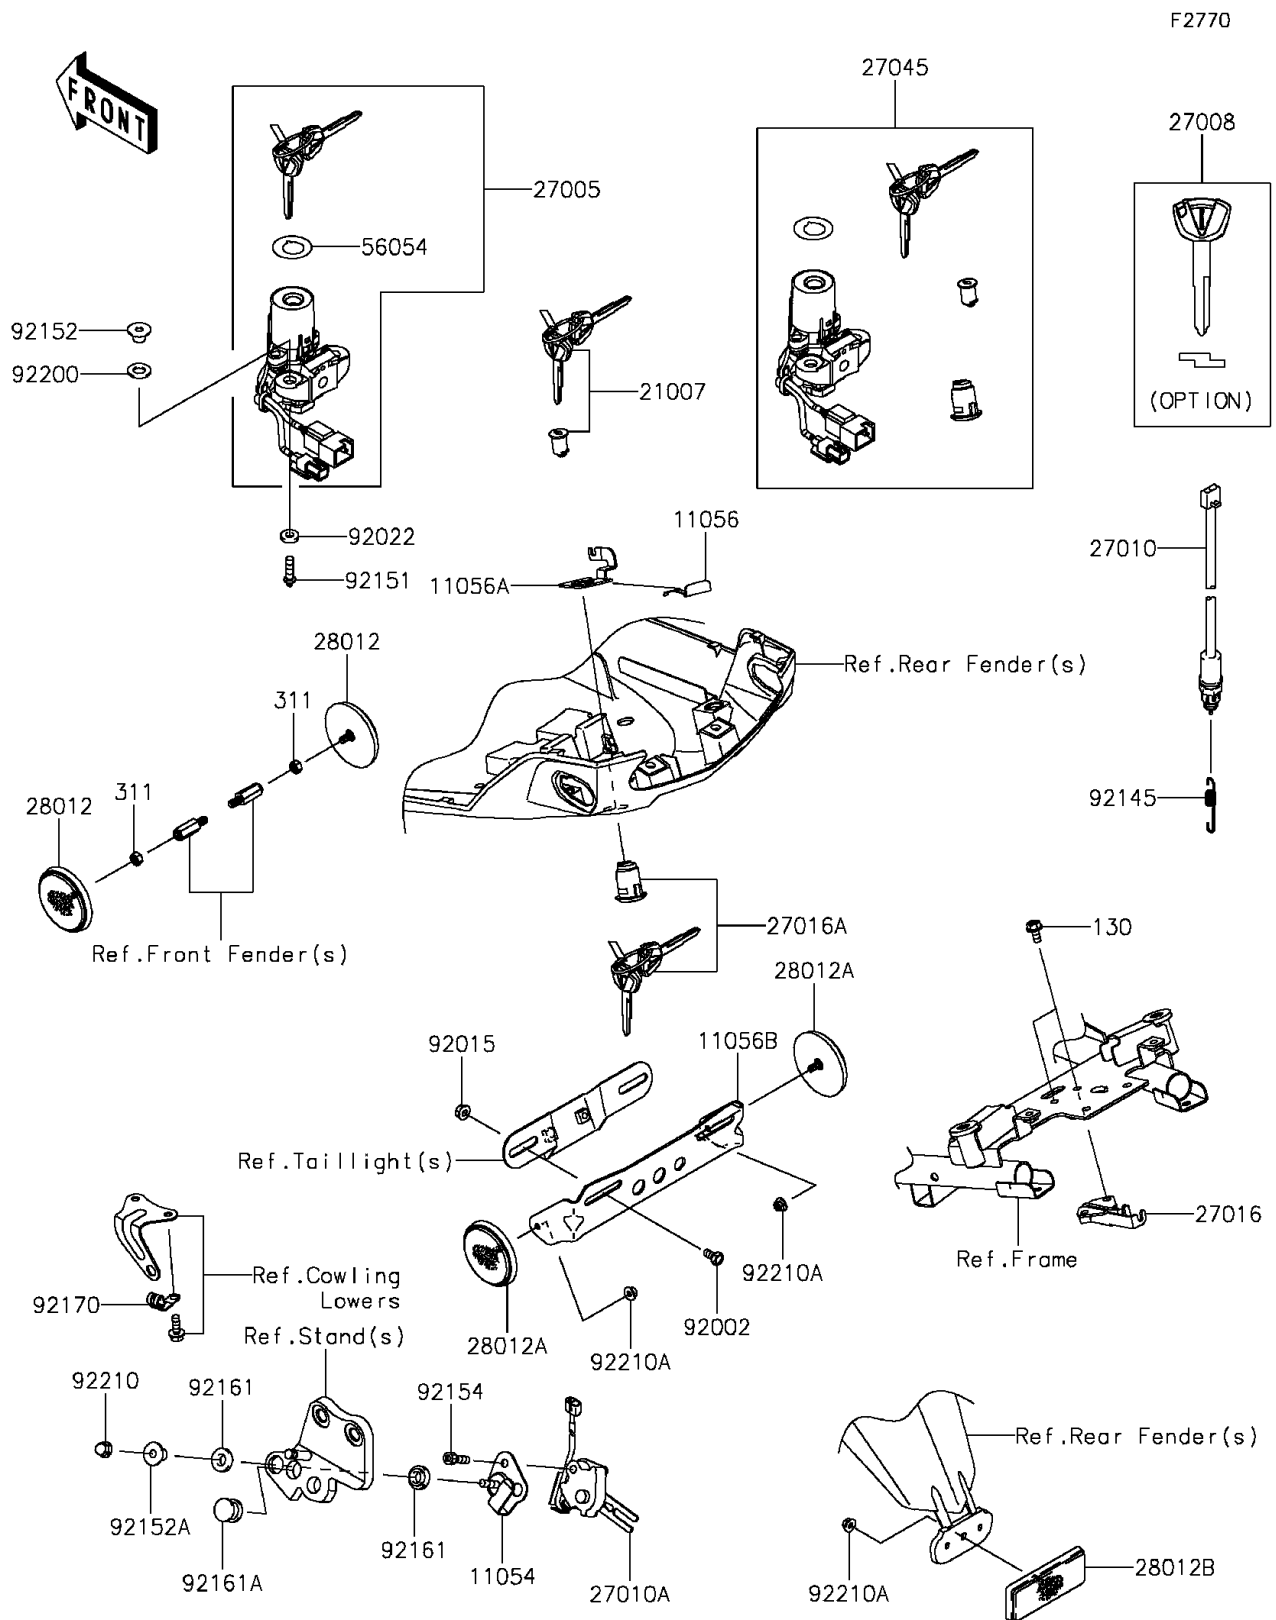

2016 VERSYS® 1000 LT

PARTS DIAGRAM

Ignition Switch

2016 VERSYS® 1000 LT

PARTS LIST

Ignition Switch

ITEM NAME

PART NUMBER

QUANTITY
