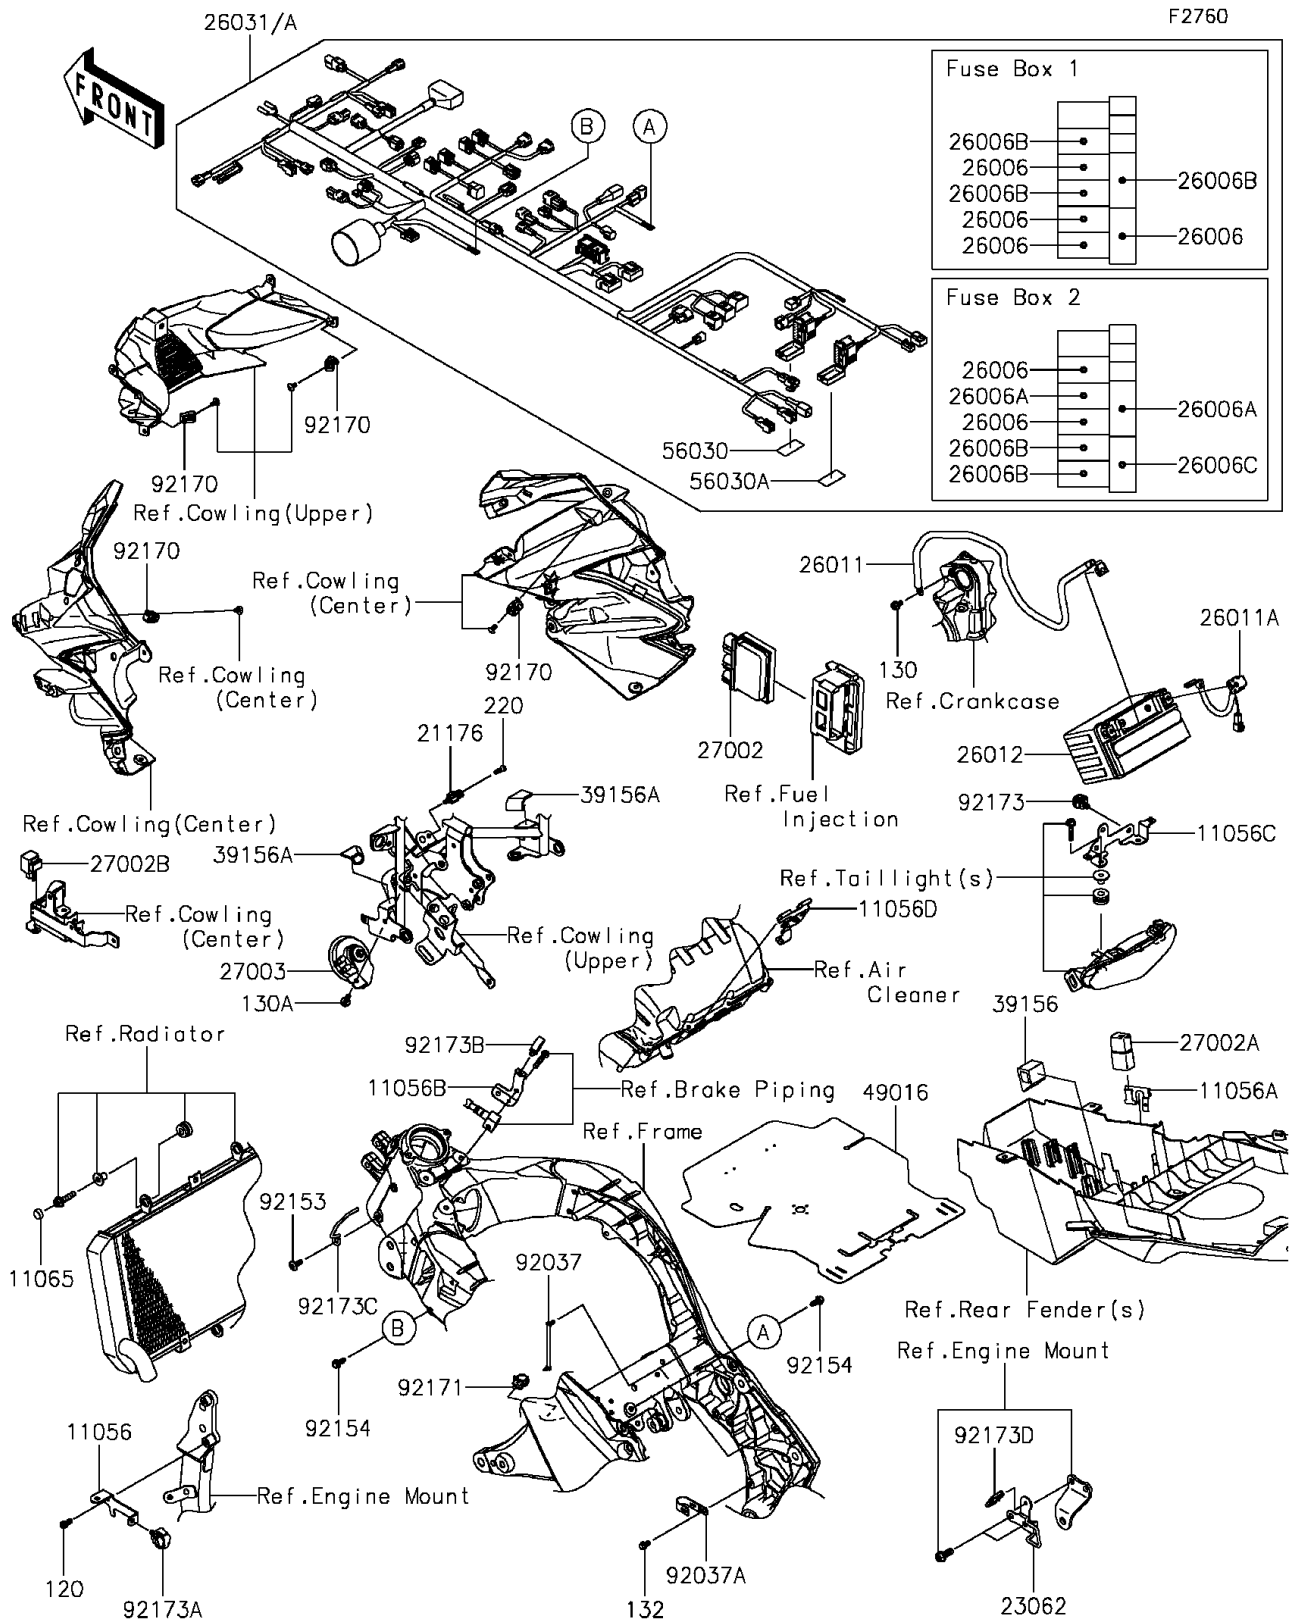

2016 VERSYS® 1000 LT

PARTS DIAGRAM

Chassis Electrical Equipment

2016 VERSYS® 1000 LT

PARTS LIST

Chassis Electrical Equipment

ITEM NAME

PART NUMBER

QUANTITY
