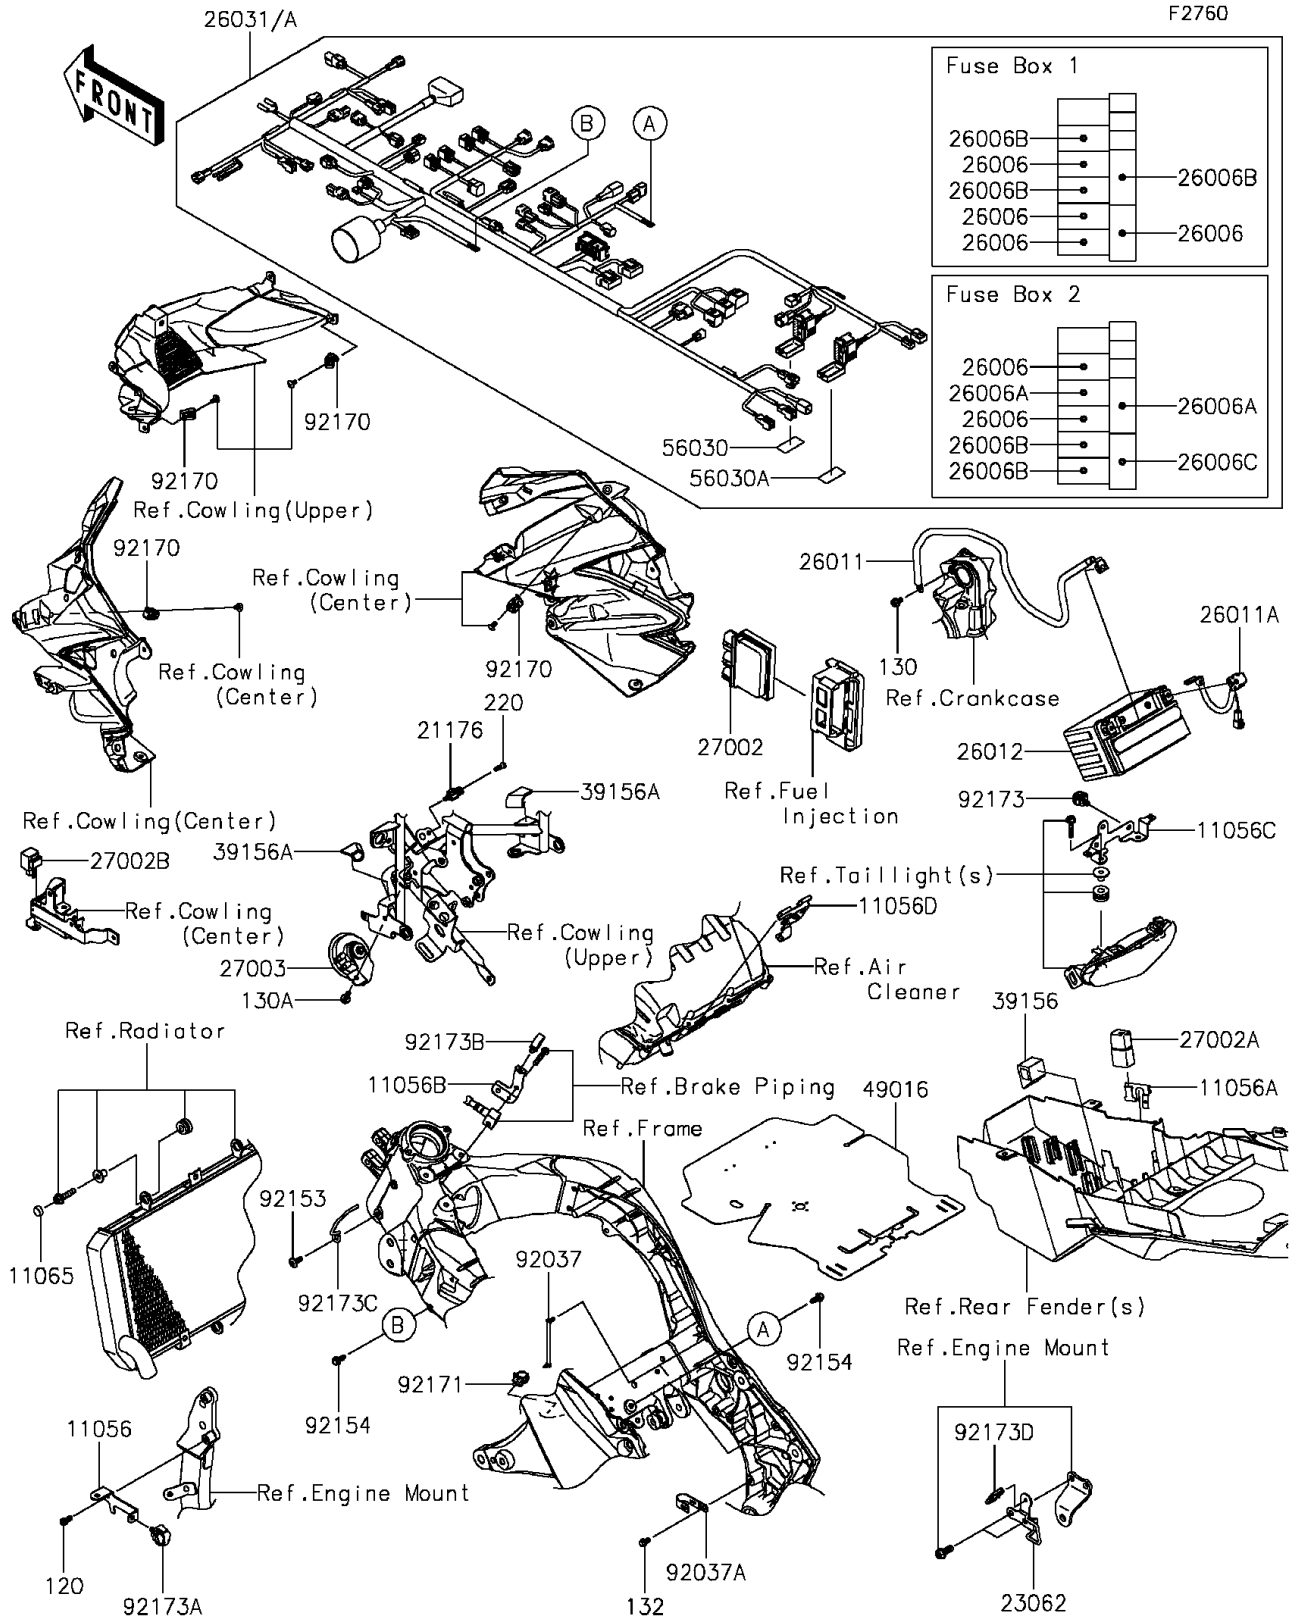

2015 VERSYS® 1000 ABS

PARTS DIAGRAM

Chassis Electrical Equipment

2015 VERSYS® 1000 ABS

PARTS LIST

Chassis Electrical Equipment

ITEM NAME	PART NUMBER	QUANTITY
-----------	-------------	----------
