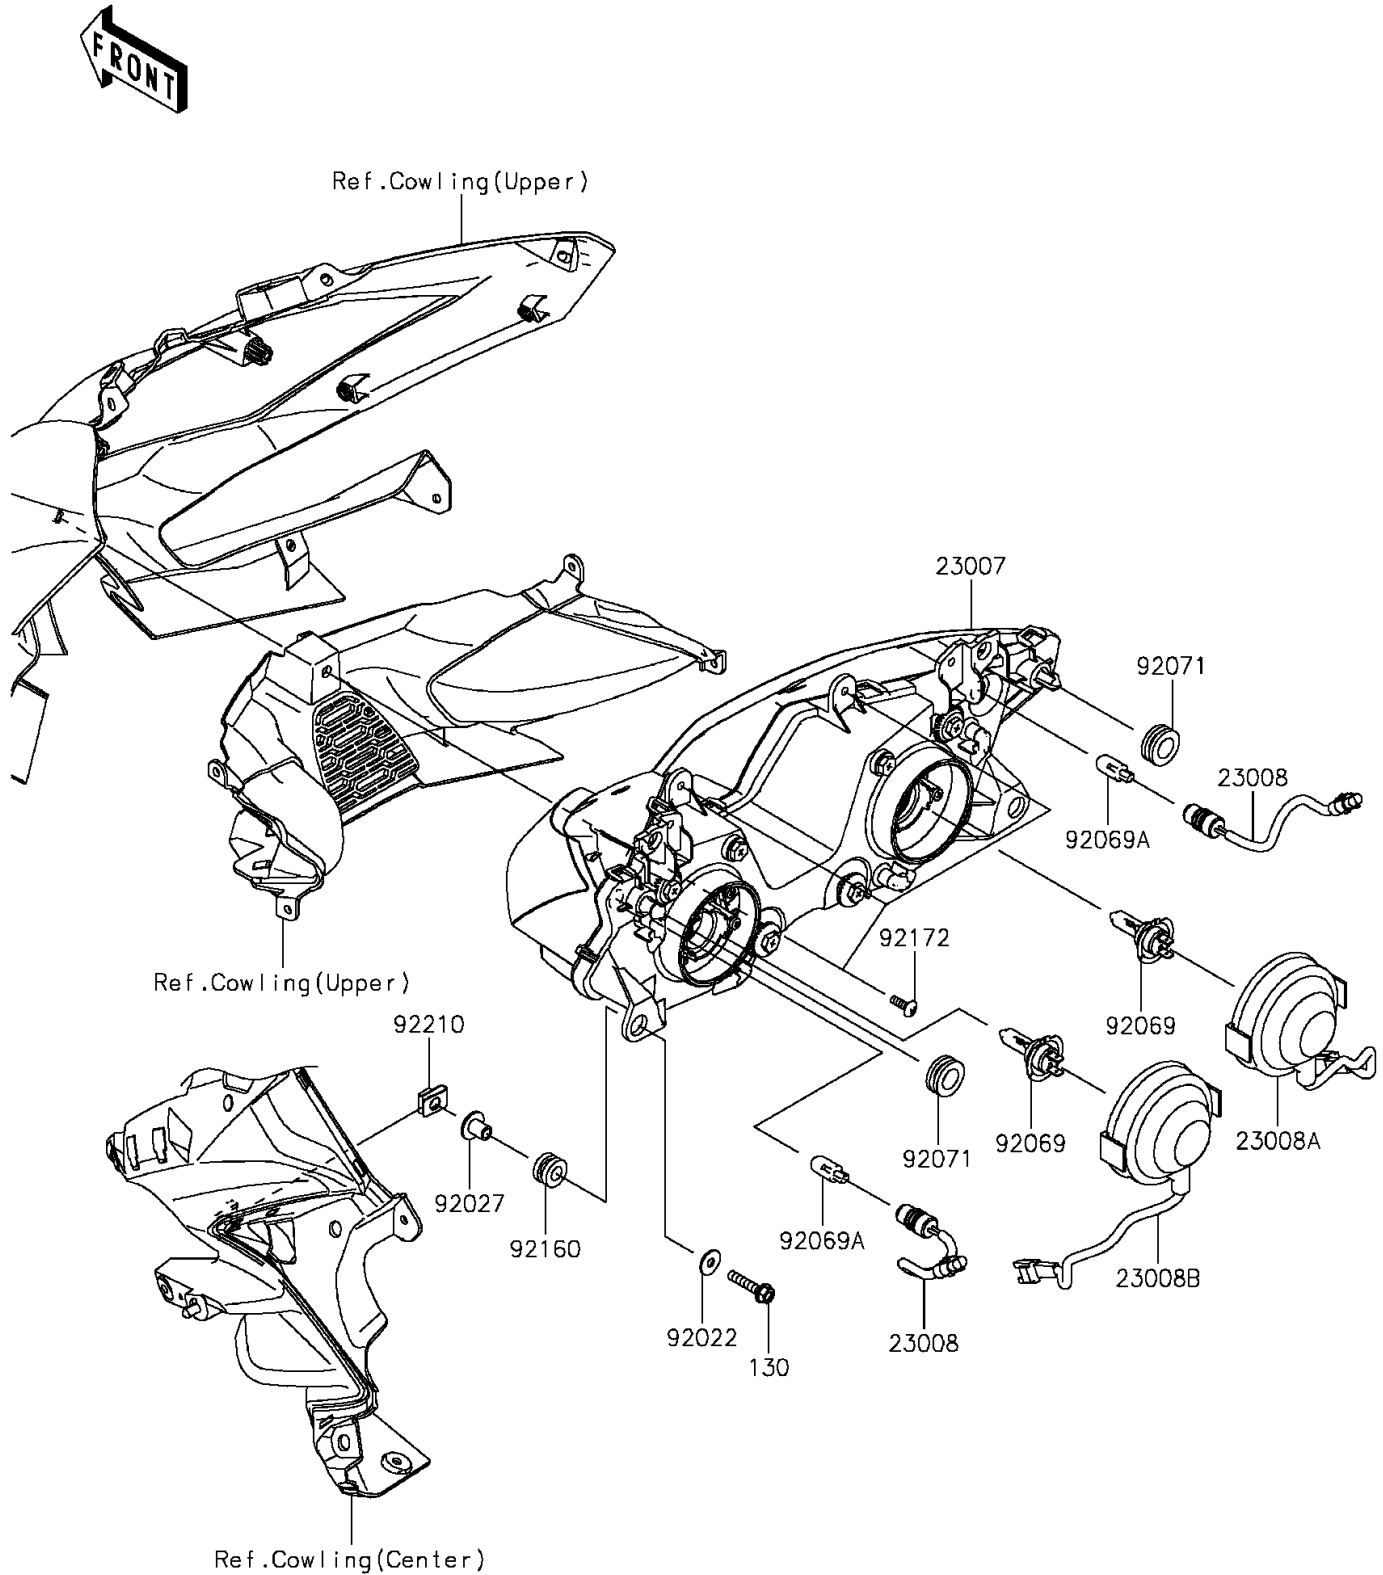

2016 VERSYS® 1000 LT

PARTS DIAGRAM

Headlight(s)

F2710

2016 VERSYS® 1000 LT

PARTS LIST

Headlight(s)

ITEM NAME

PART NUMBER

QUANTITY
