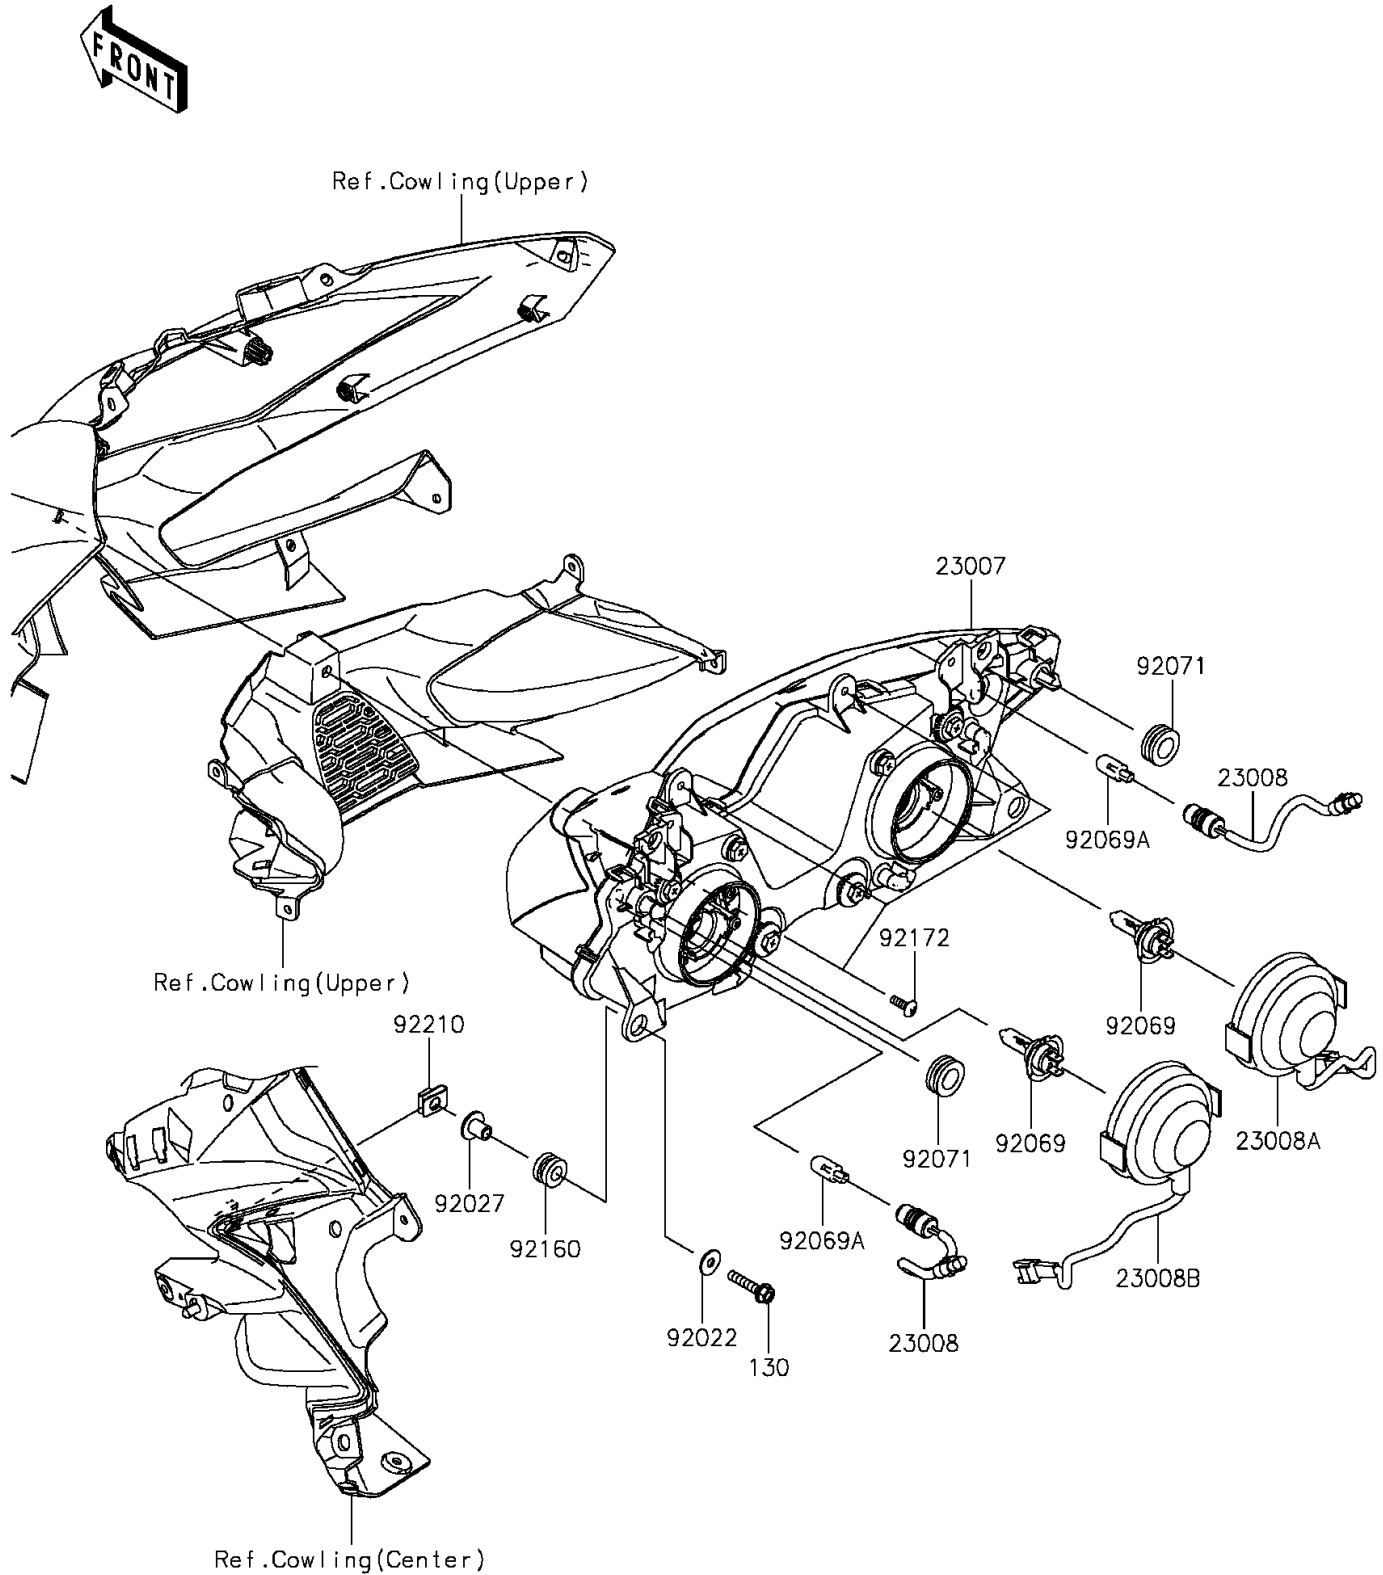

2015 VERSYS® 1000 ABS

PARTS DIAGRAM

Headlight(s)

F2710

2015 VERSYS® 1000 ABS

PARTS LIST

Headlight(s)

ITEM NAME

PART NUMBER

QUANTITY
