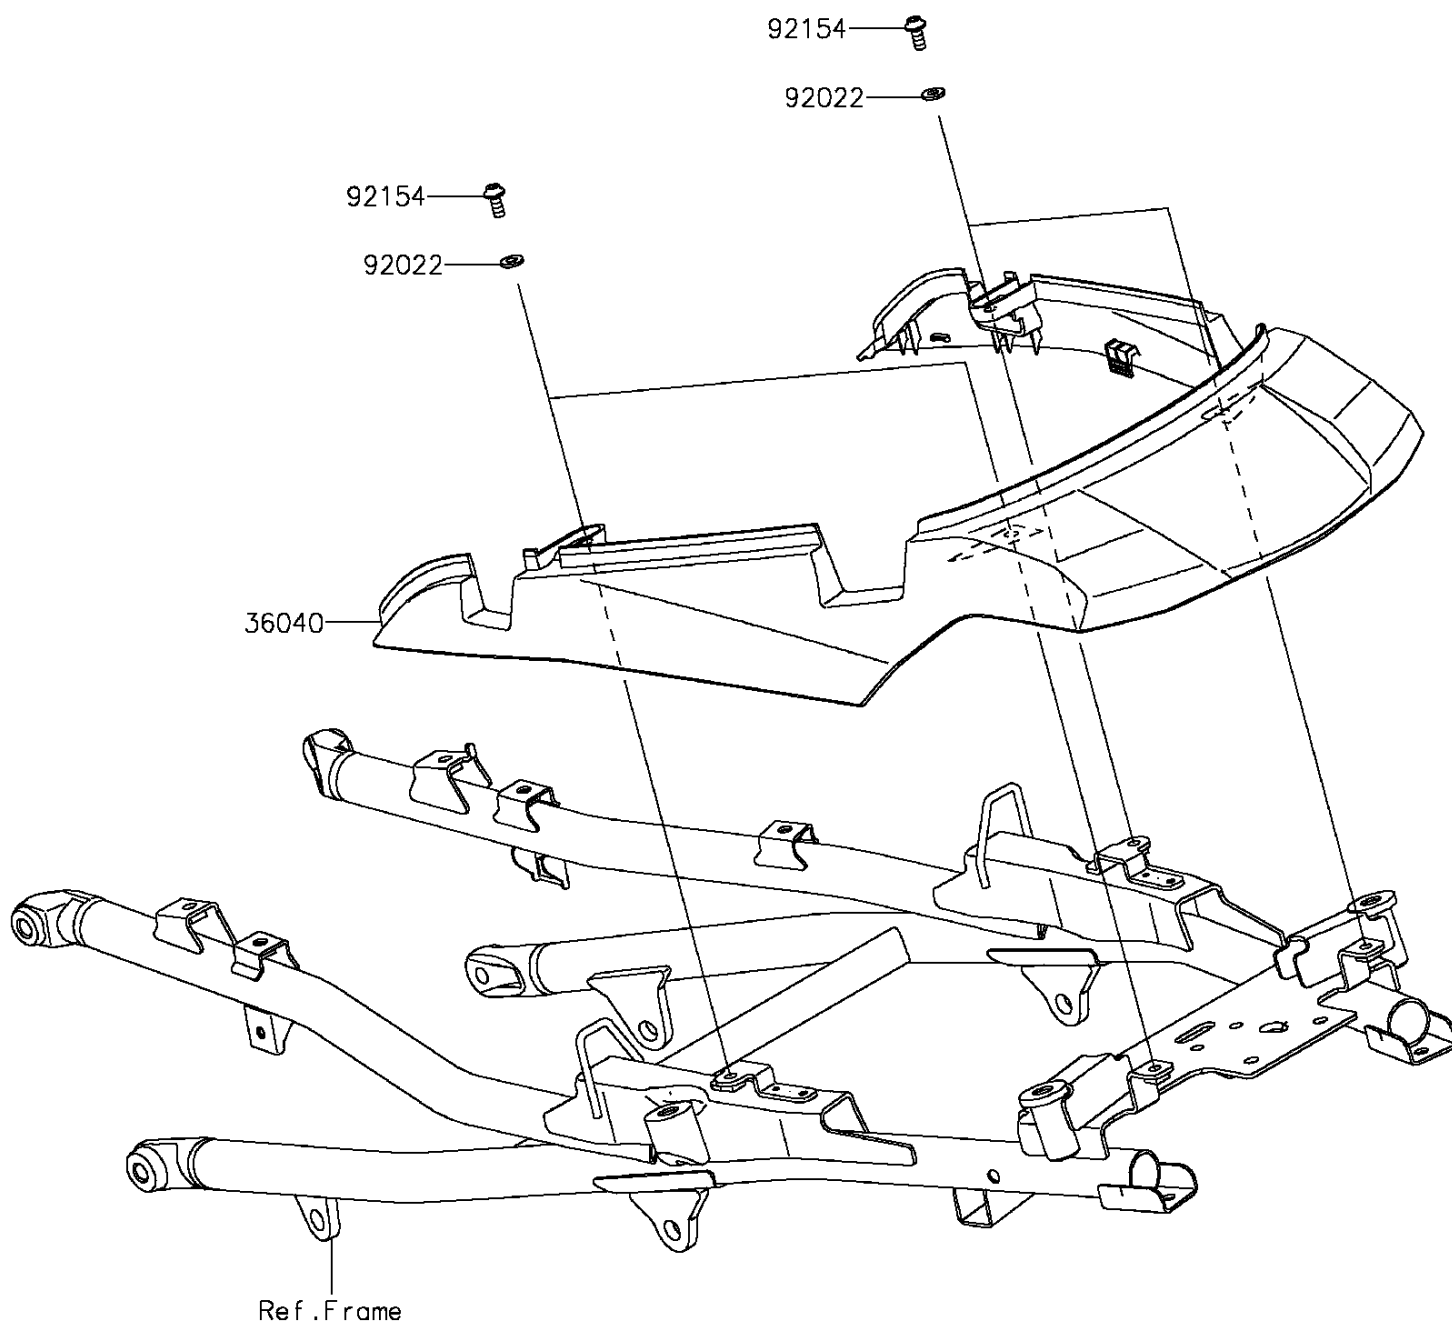

2016 VERSYS® 1000 LT

Kawasaki

Let the Good Times Roll®

PARTS DIAGRAM

Side Covers

F2611

2016 VERSYS® 1000 LT

PARTS LIST

Side Covers

Kawasaki

Let the Good Times Roll®

ITEM NAME

PART NUMBER

QUANTITY
