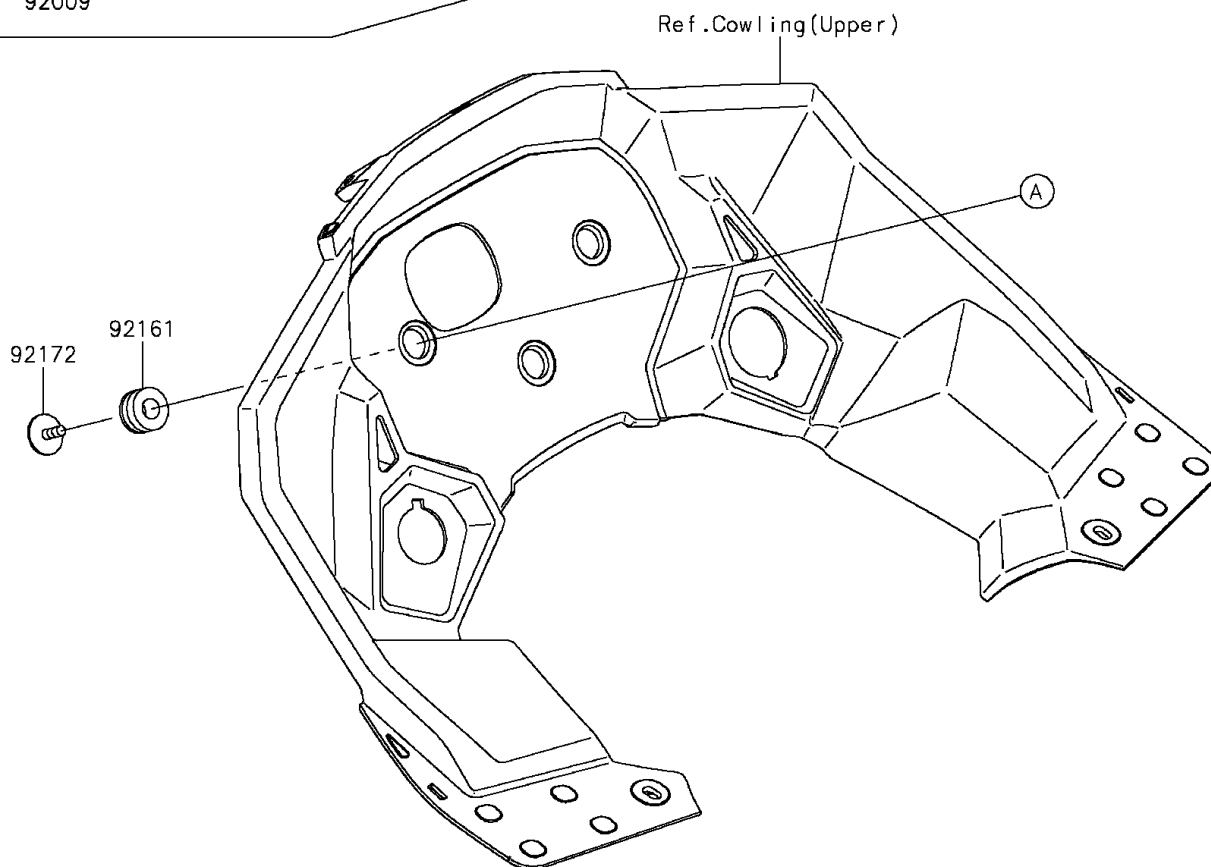

2015 VERSYS® 1000 ABS

Kawasaki

Let the Good Times Roll®

PARTS DIAGRAM

Meter(s)

F2530

2015 VERSYS® 1000 ABS

PARTS LIST

Meter(s)

ITEM NAME

PART NUMBER

QUANTITY
