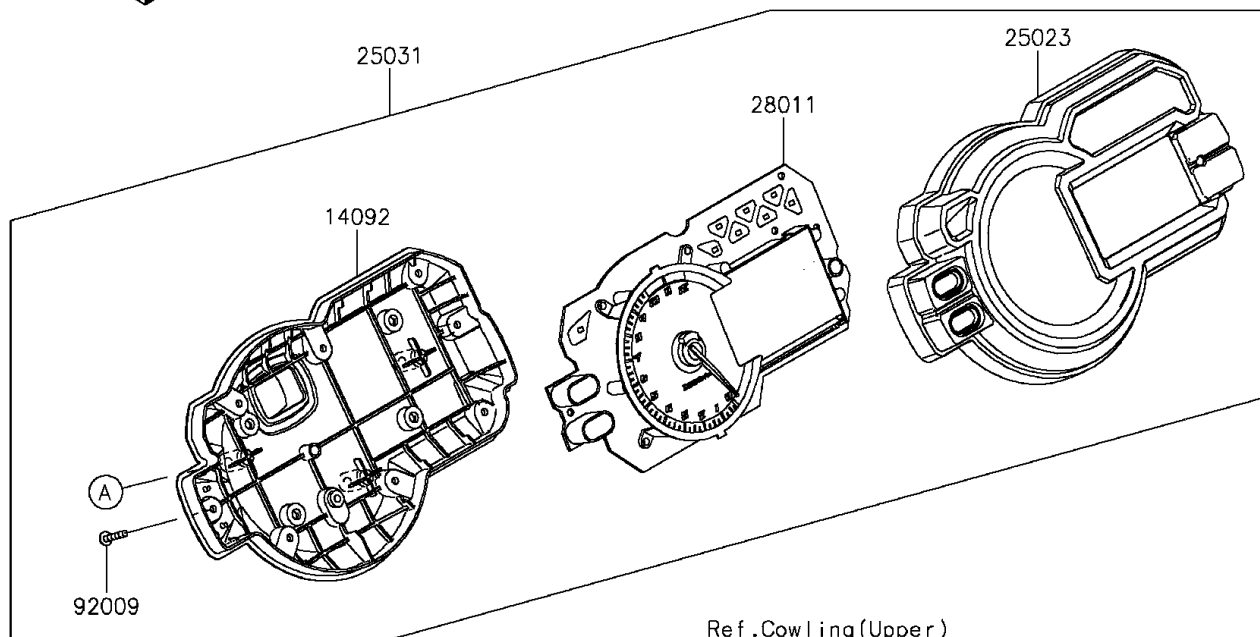

2015 VERSYS® 1000 ABS

Kawasaki

Let the Good Times Roll®

PARTS DIAGRAM

Meter(s)

F2530

2015 VERSYS® 1000 ABS

PARTS LIST

Meter(s)

ITEM NAME

PART NUMBER

QUANTITY
