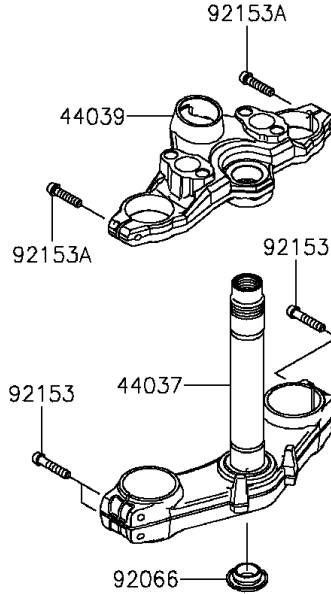

2016 VERSYS® 1000 LT

PARTS DIAGRAM

Front Fork

F2340

2016 VERSYS® 1000 LT

PARTS LIST

Front Fork

ITEM NAME

PART NUMBER

QUANTITY
