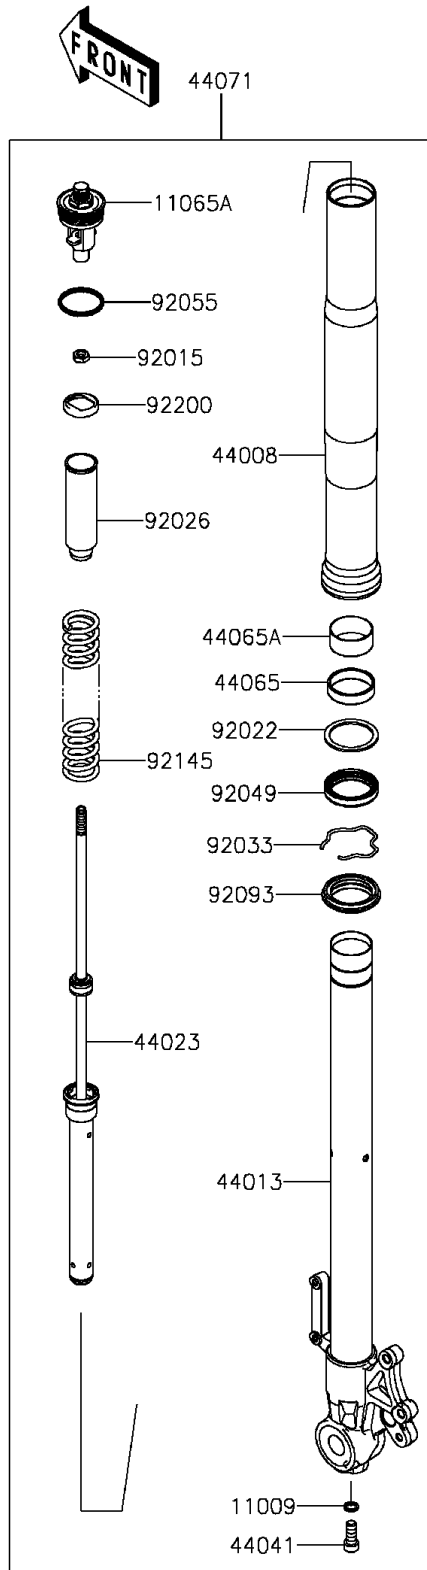

2016 VERSYS® 1000 LT

PARTS DIAGRAM

Front Fork

F2340

2016 VERSYS® 1000 LT

PARTS LIST

Front Fork

ITEM NAME

PART NUMBER

QUANTITY
