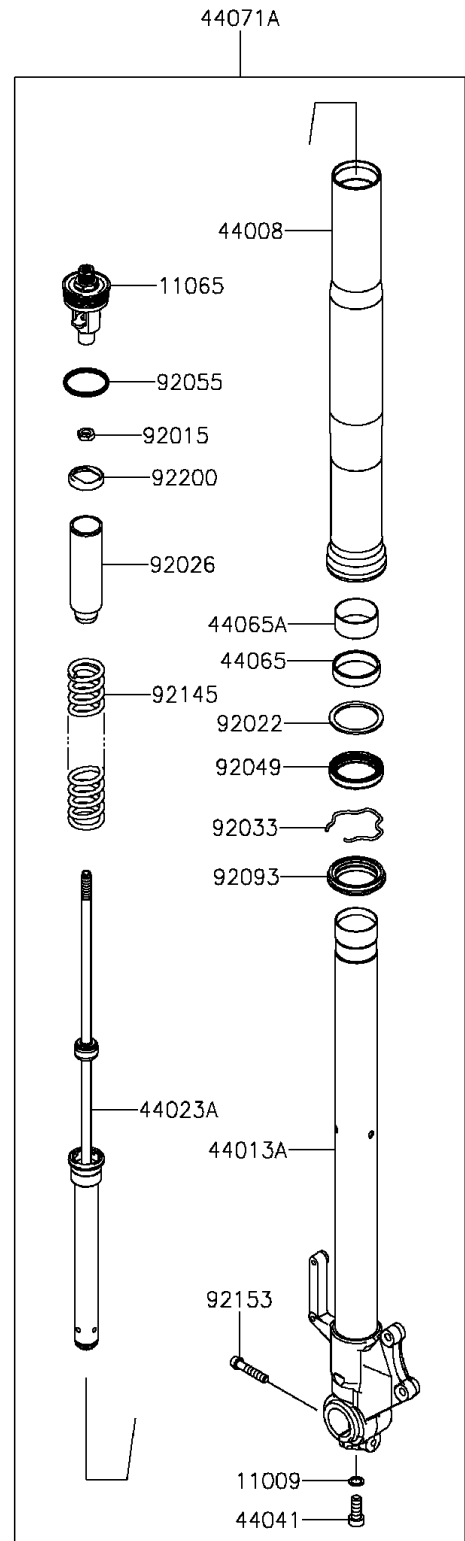

2016 VERSYS® 1000 LT

PARTS DIAGRAM

Front Fork

F2340

2016 VERSYS® 1000 LT

PARTS LIST

Front Fork

ITEM NAME

PART NUMBER

QUANTITY
