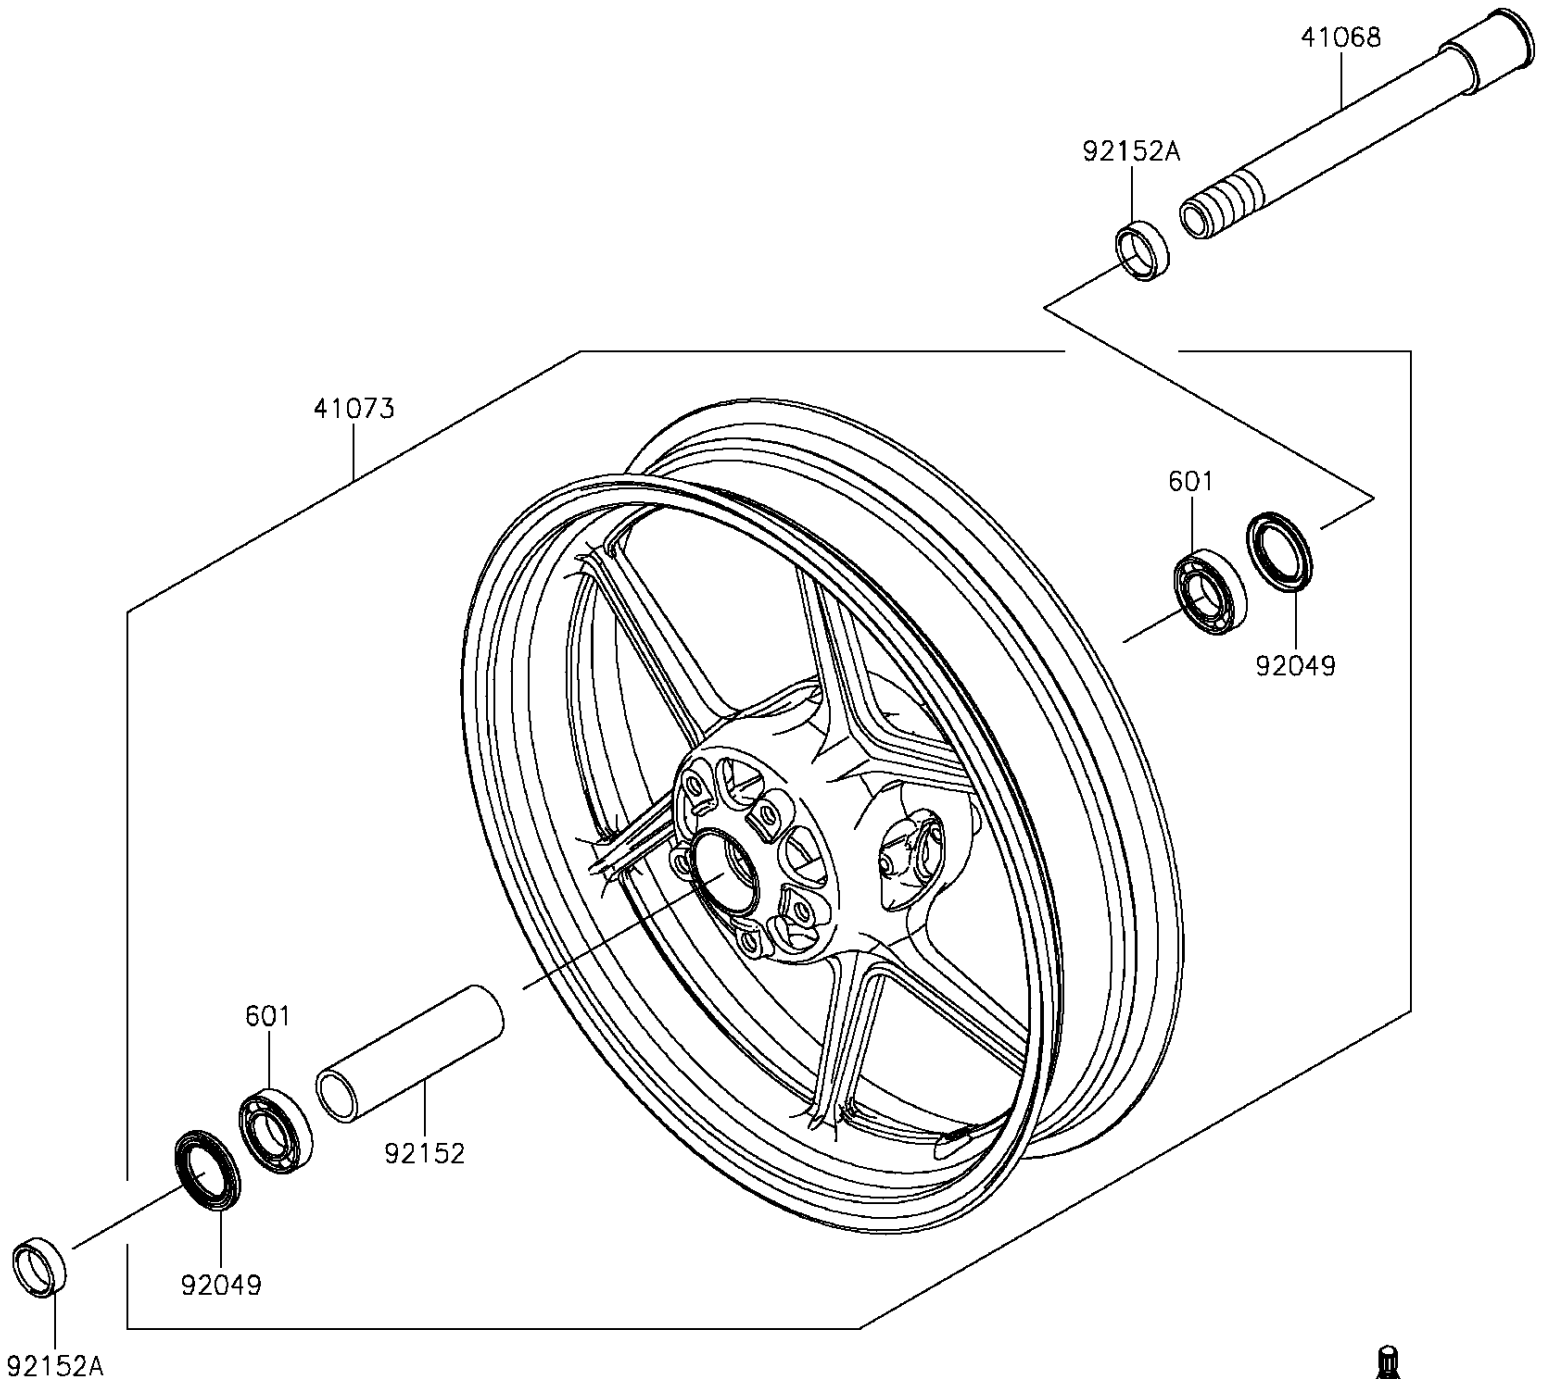

2016 VERSYS® 1000 LT

PARTS DIAGRAM

Front Hub

F2230

2016 VERSYS® 1000 LT

PARTS LIST

Front Hub

ITEM NAME

PART NUMBER

QUANTITY
