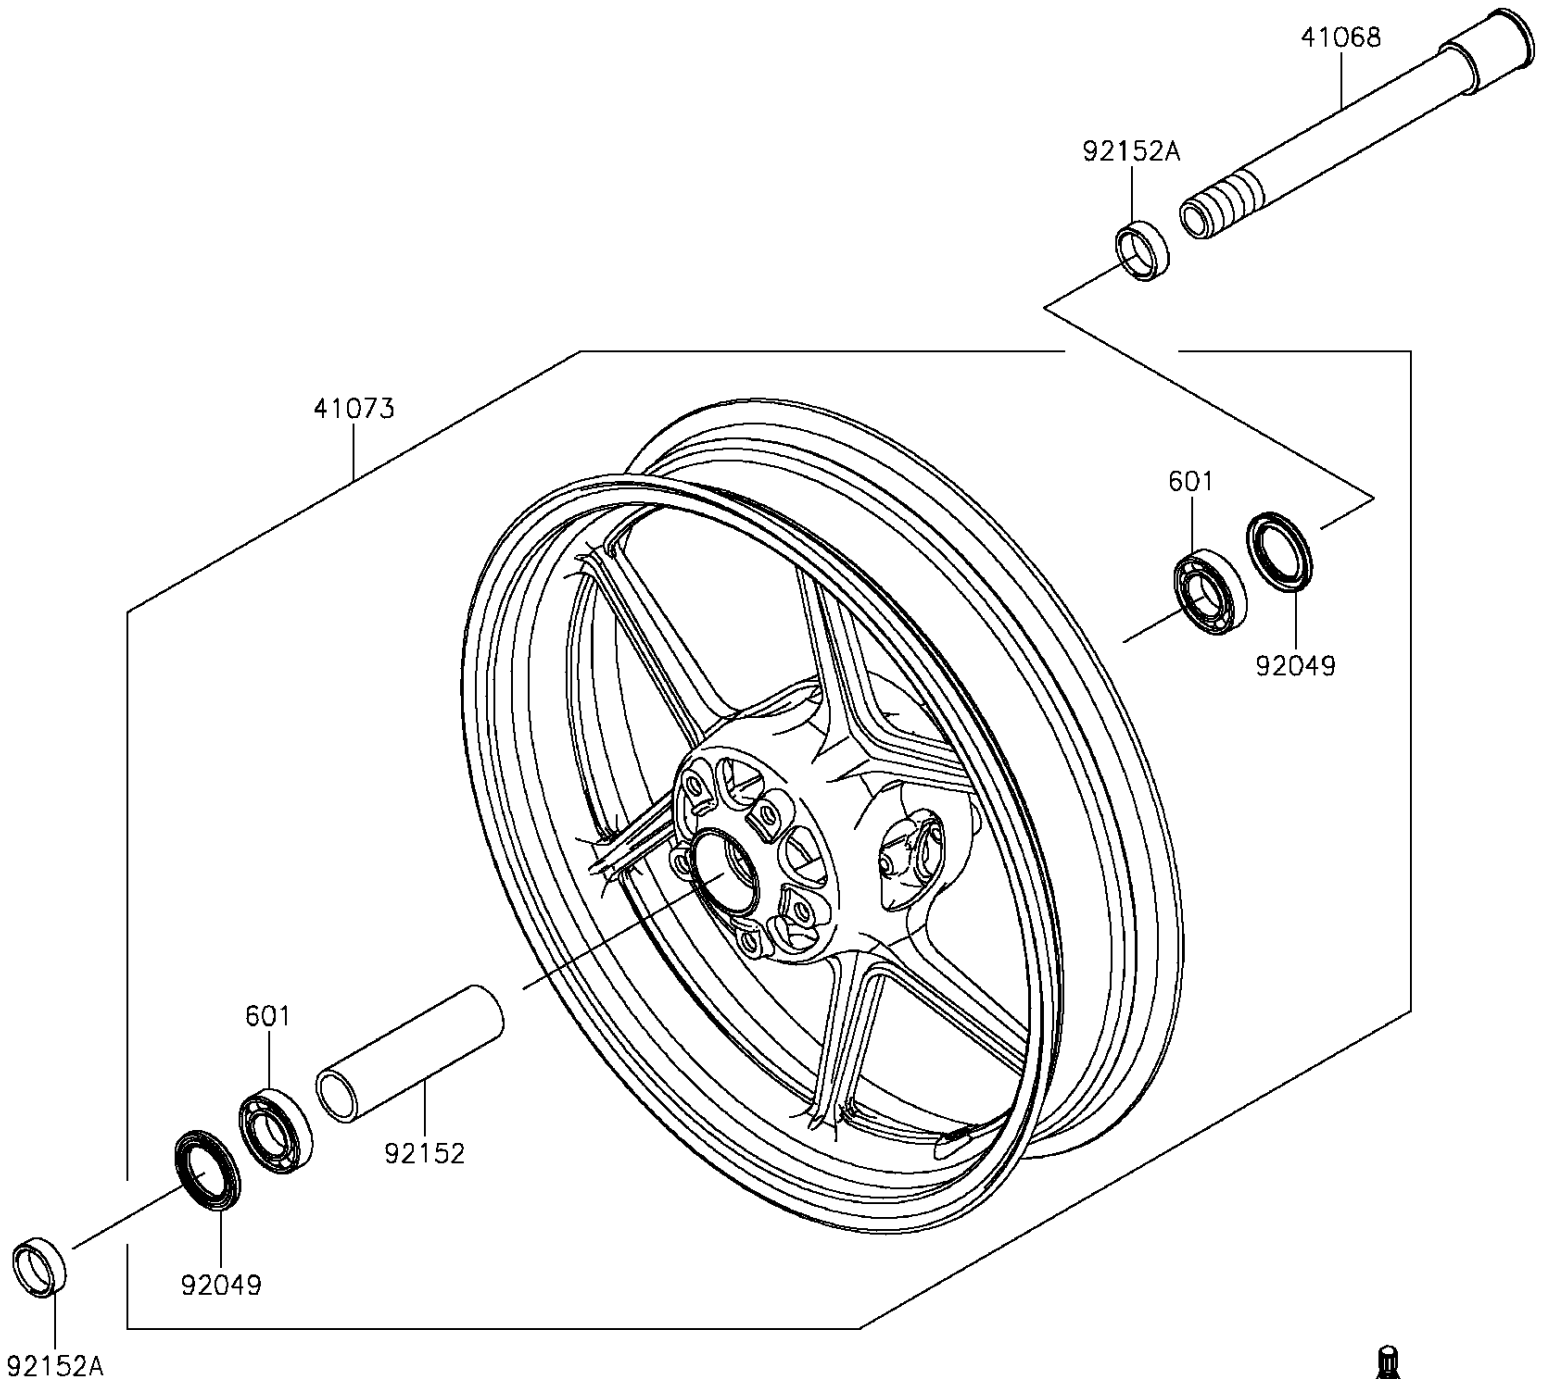

2015 VERSYS® 1000 ABS

PARTS DIAGRAM

Front Hub

F2230

Ref. Wheels/Tires

2015 VERSYS® 1000 ABS

PARTS LIST

Front Hub

ITEM NAME

PART NUMBER

QUANTITY
