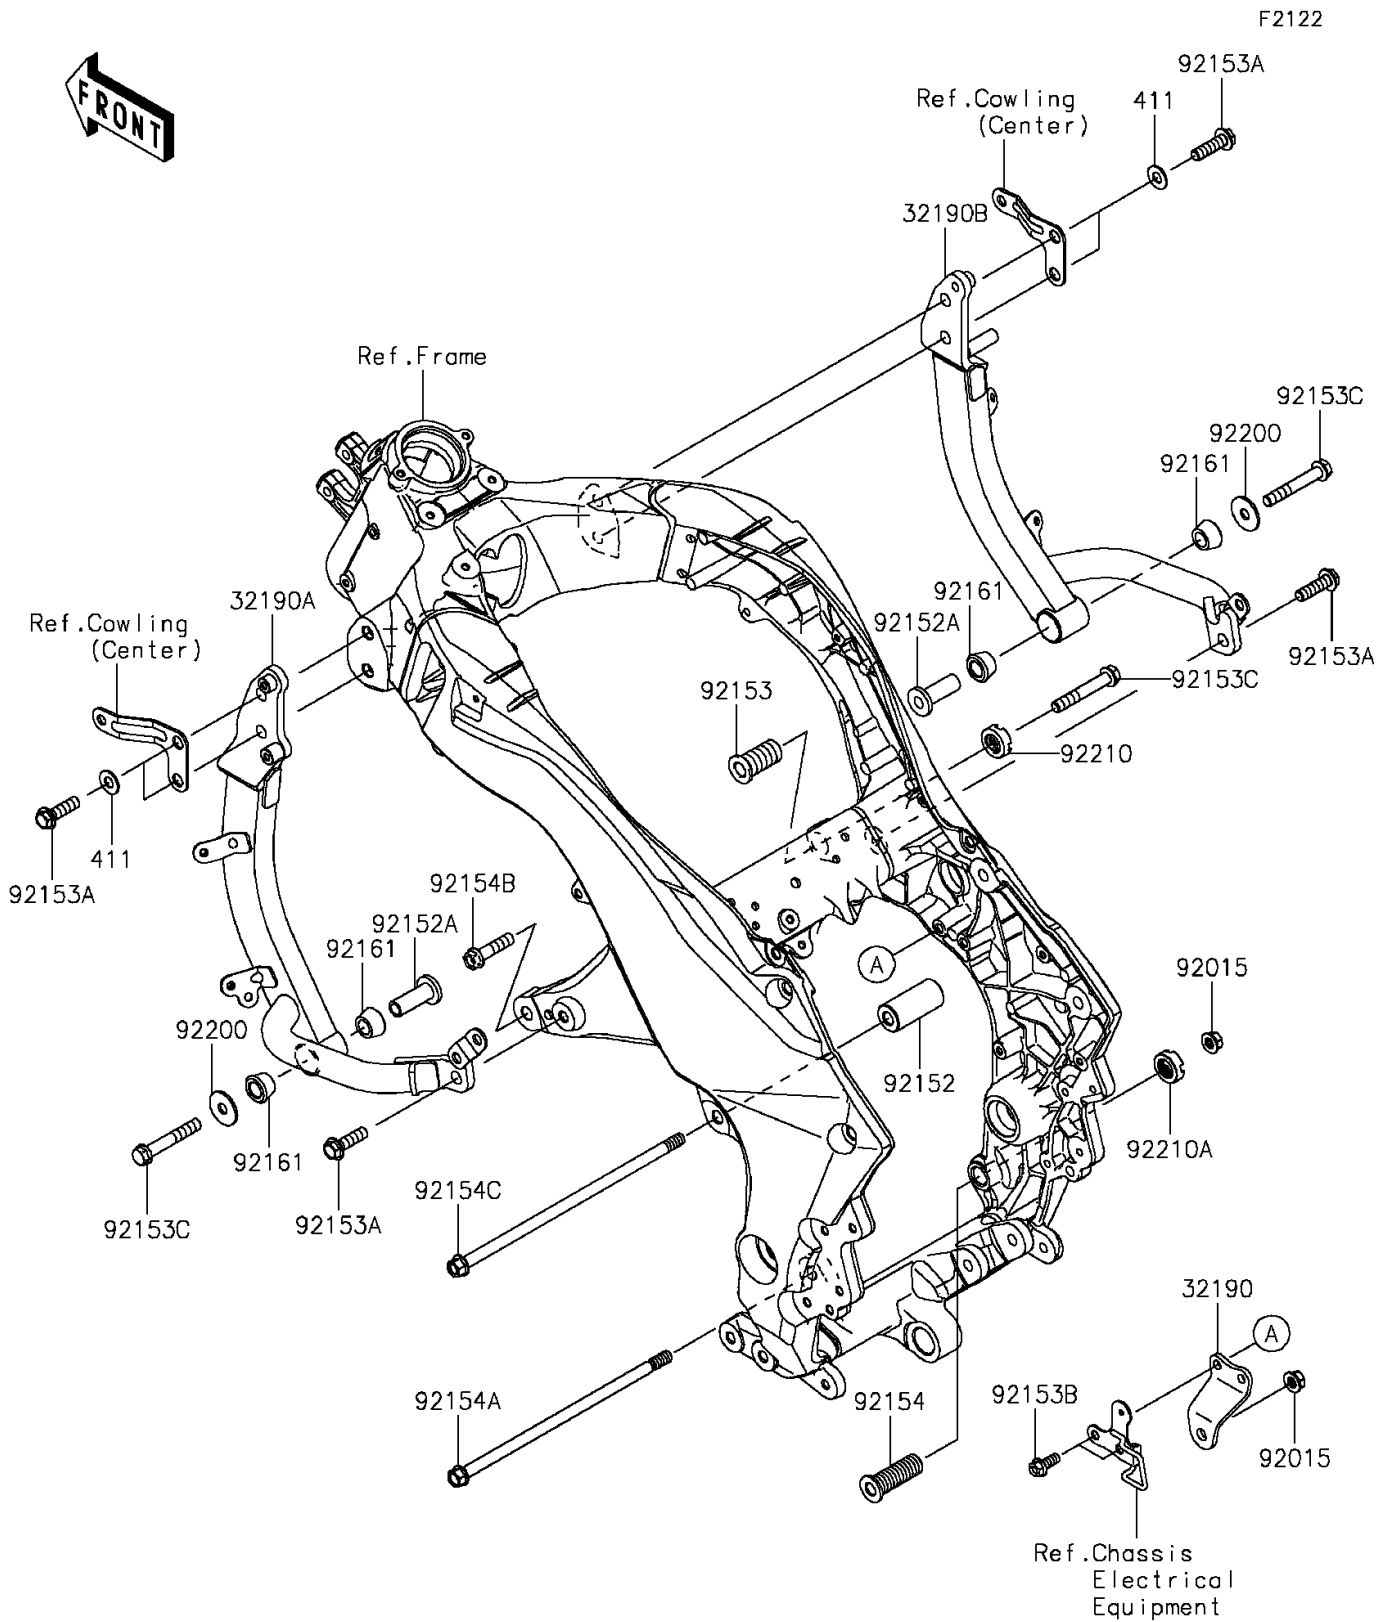

2016 VERSYS® 1000 LT

PARTS DIAGRAM

Engine Mount

2016 VERSYS® 1000 LT

PARTS LIST

Engine Mount

Kawasaki

Let the Good Times Roll®

ITEM NAME

PART NUMBER

QUANTITY
