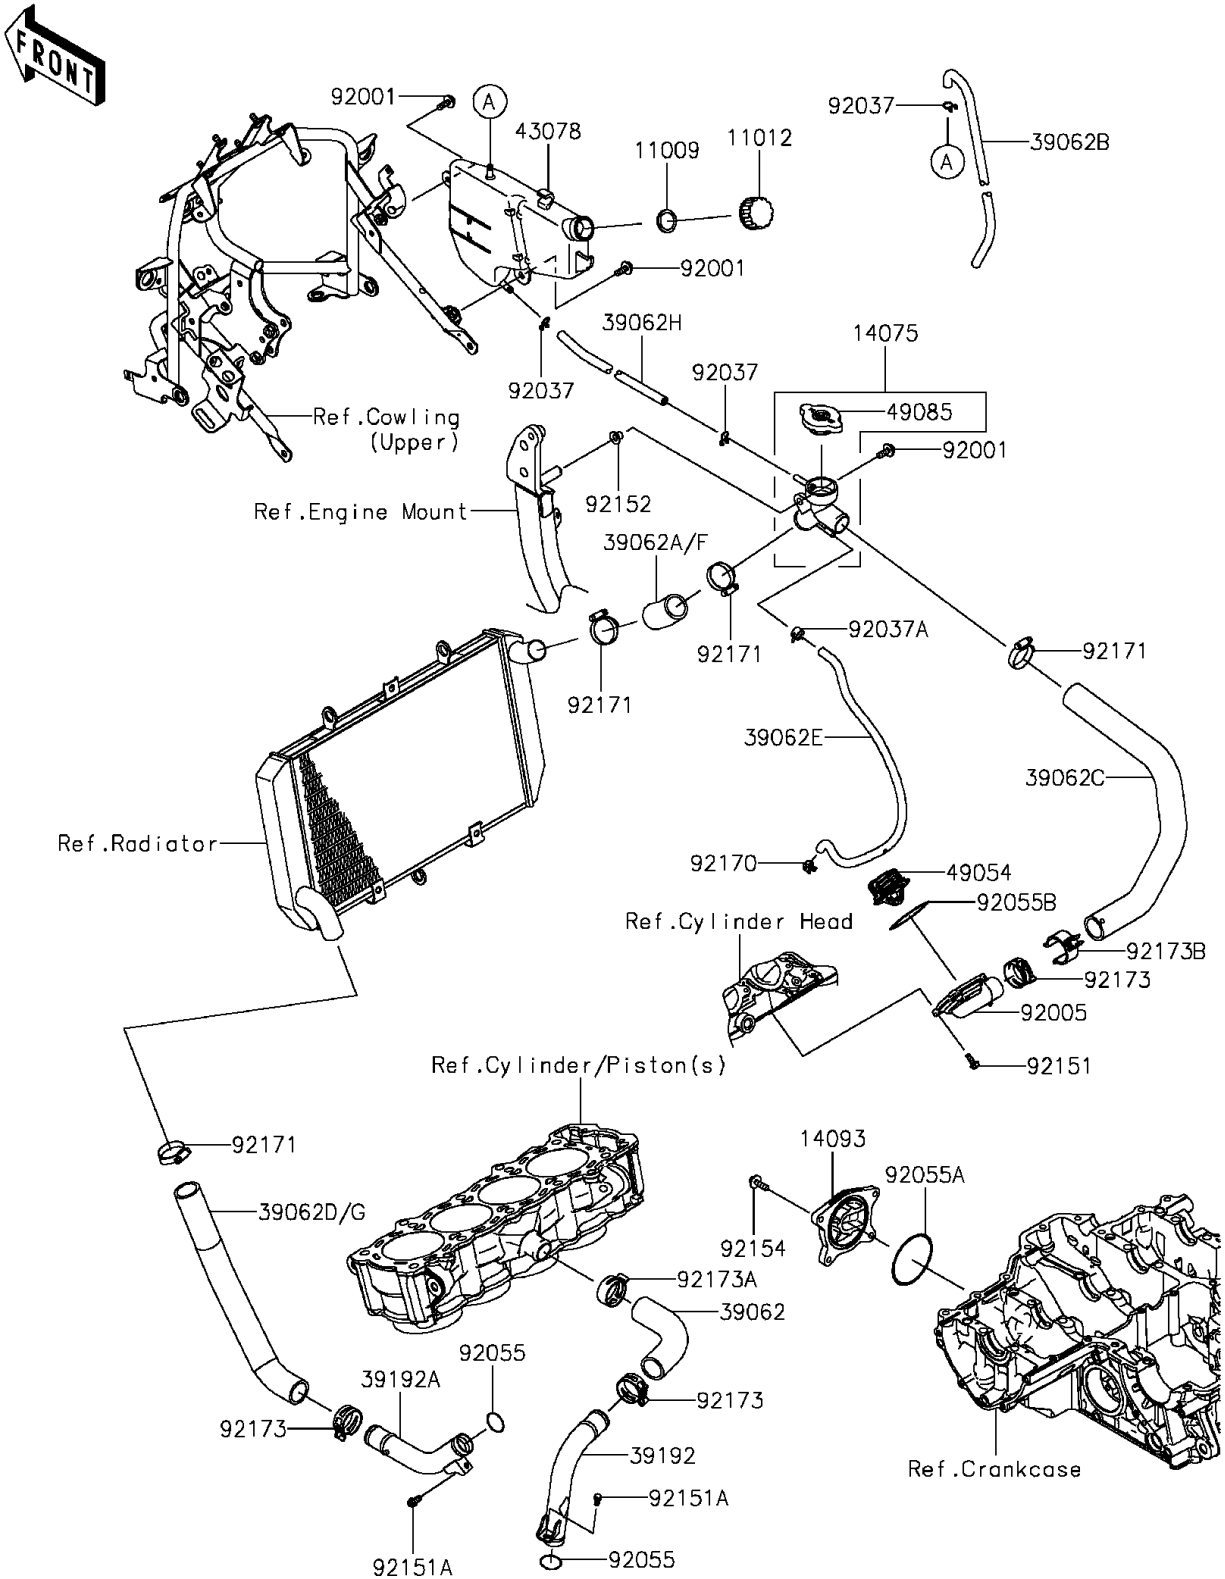

2016 VERSYS® 1000 LT

PARTS DIAGRAM

Water Pipe

E3037

2016 VERSYS® 1000 LT

PARTS LIST

Water Pipe

ITEM NAME

PART NUMBER

QUANTITY
