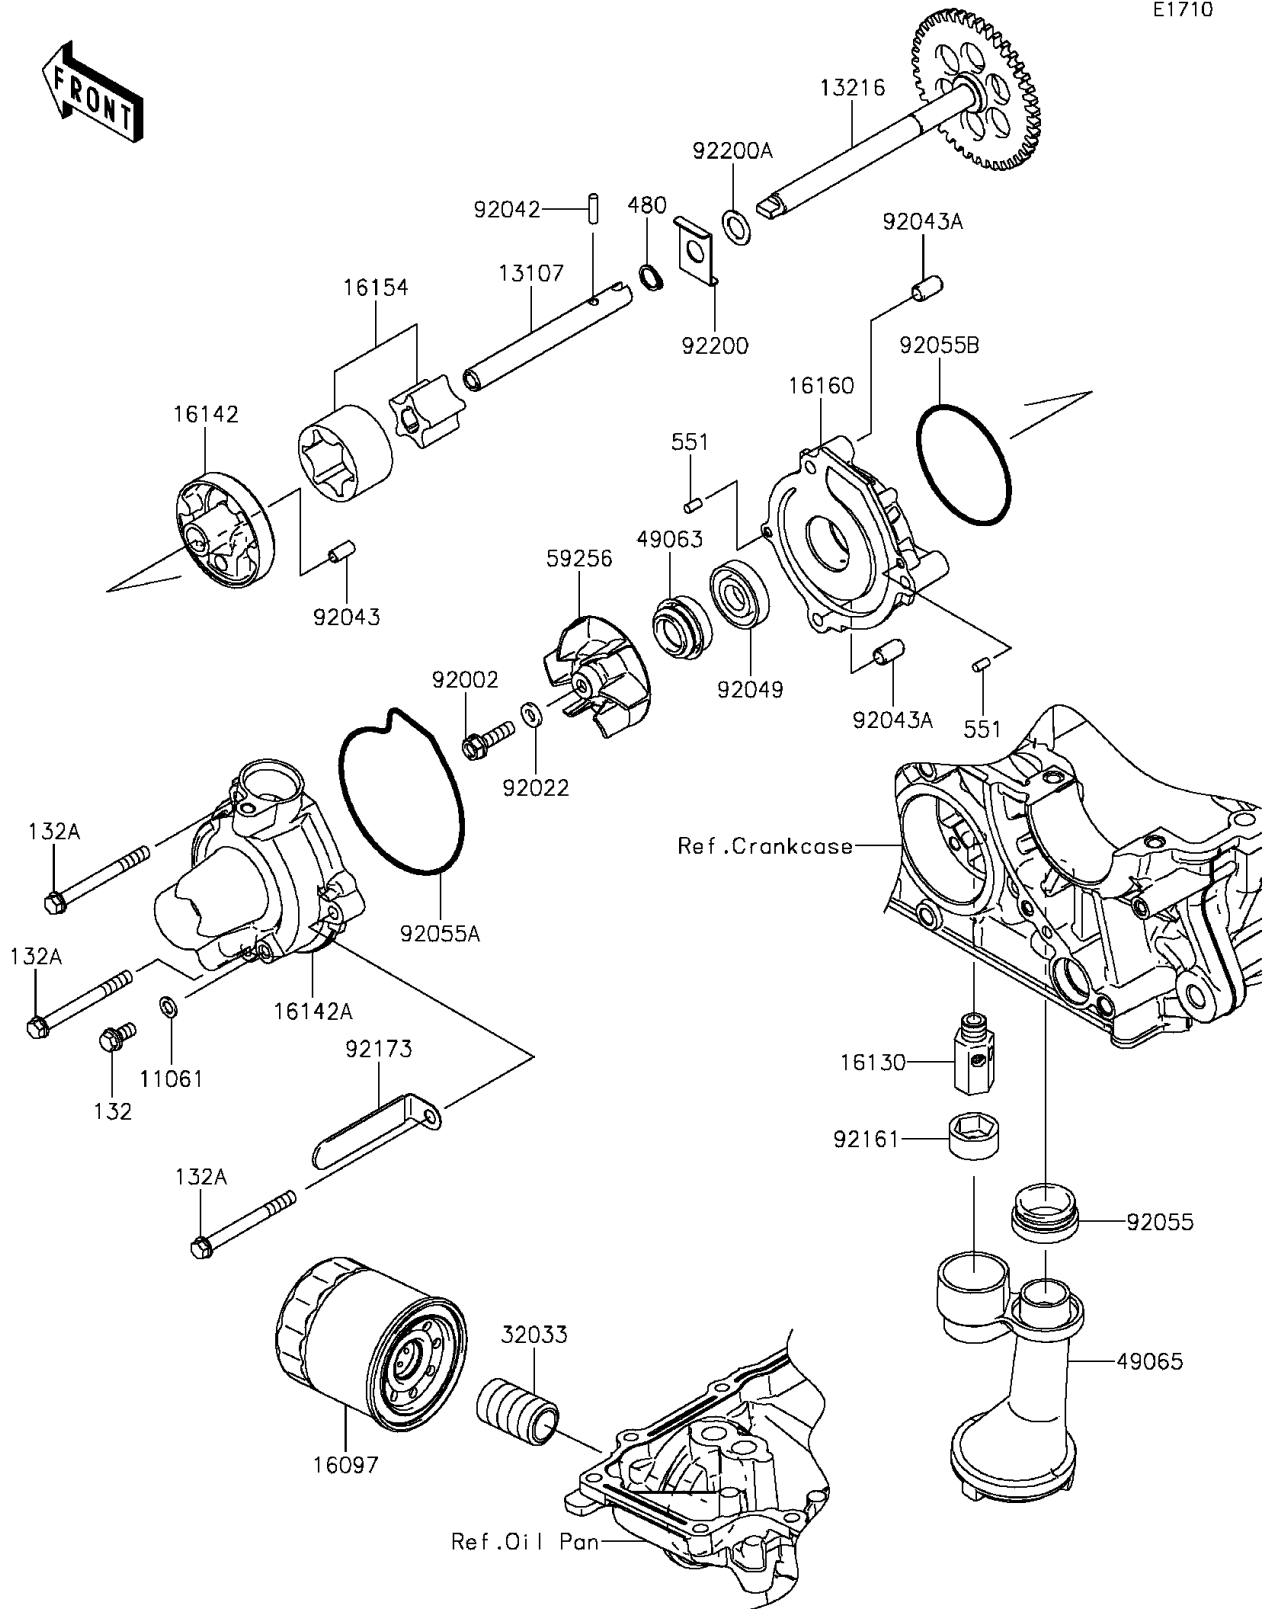

2016 VERSYS® 1000 LT

PARTS DIAGRAM

Oil Pump

E1710

2016 VERSYS® 1000 LT

PARTS LIST

Oil Pump

ITEM NAME	PART NUMBER	QUANTITY
-----------	-------------	----------
