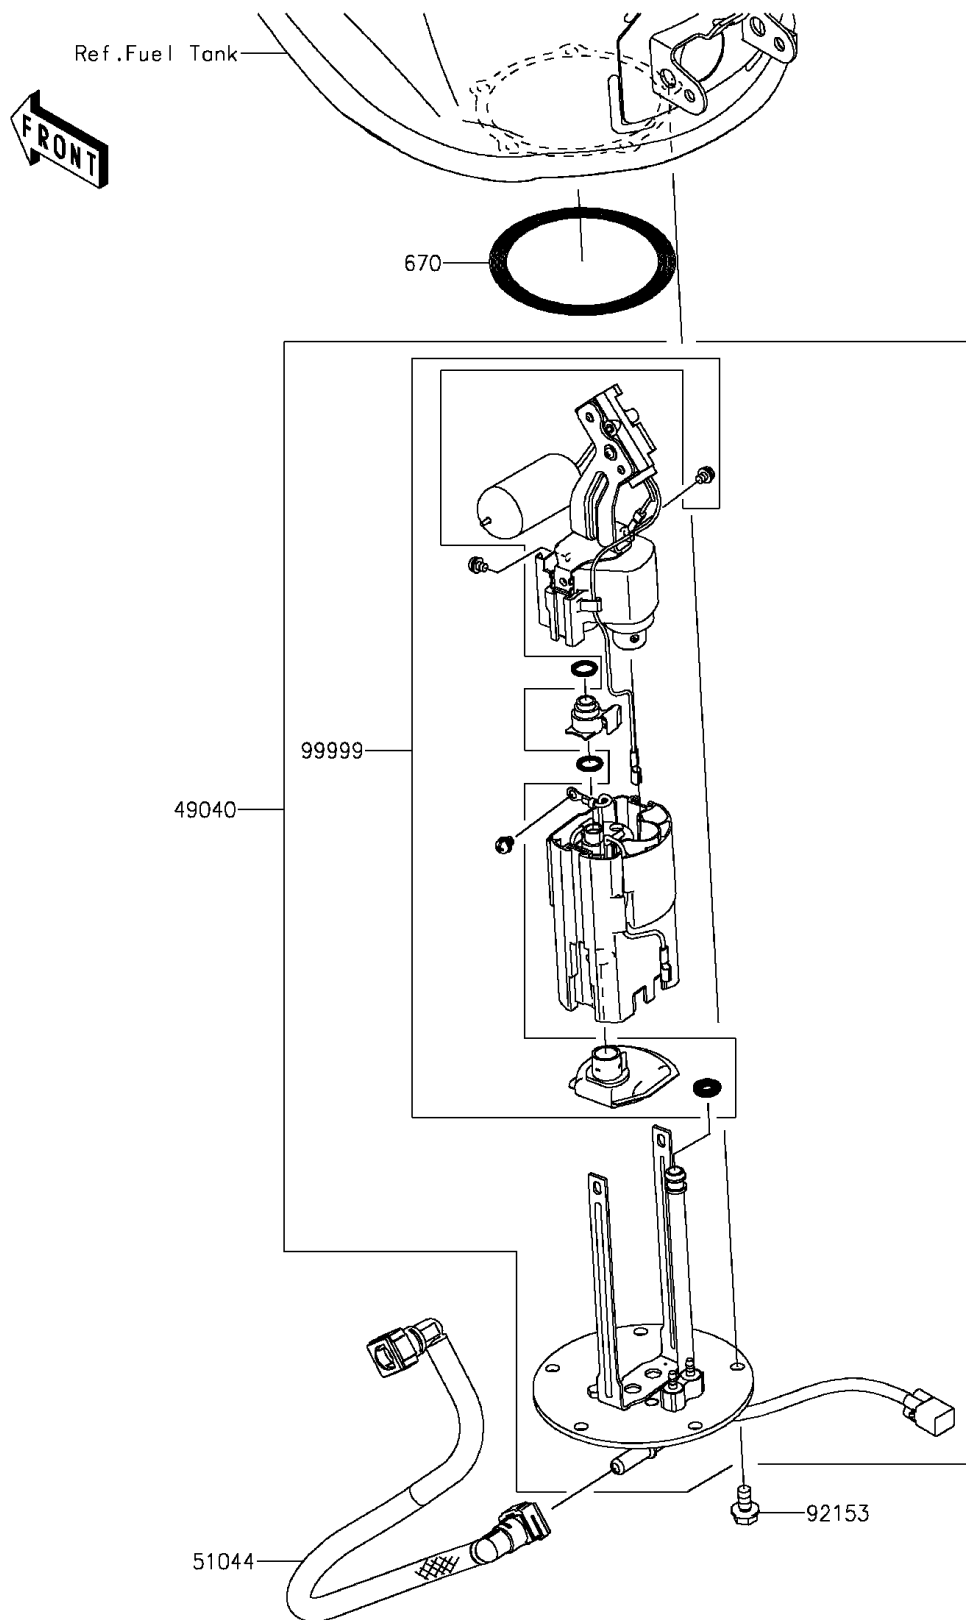

2016 VERSYS® 1000 LT

PARTS DIAGRAM

Fuel Pump

E1520

2016 VERSYS® 1000 LT

PARTS LIST

Fuel Pump

ITEM NAME

PART NUMBER

QUANTITY
