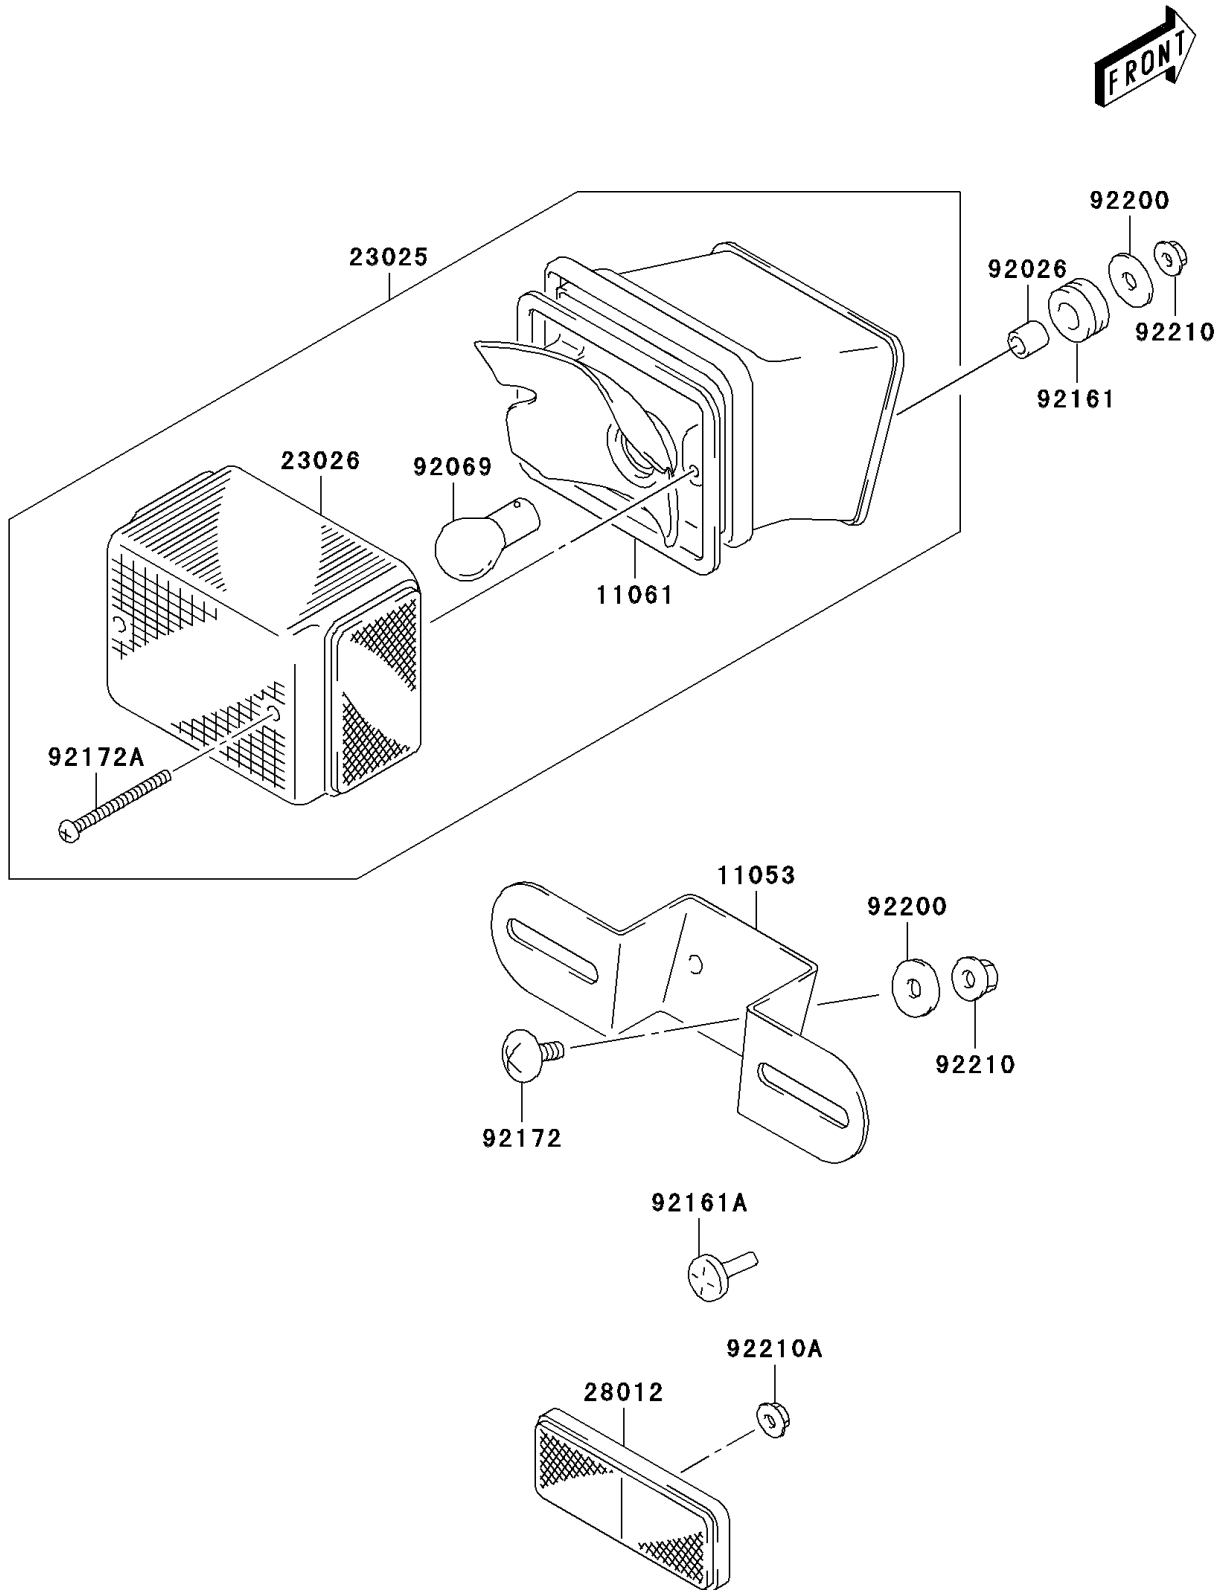

2004 KLX400SR (Canada Only)

PARTS DIAGRAM

Taillight(s)

F2720

2004 KLX400SR (Canada Only)

PARTS LIST

Taillight(s)

ITEM NAME	PART NUMBER	QUANTITY
-----------	-------------	----------
