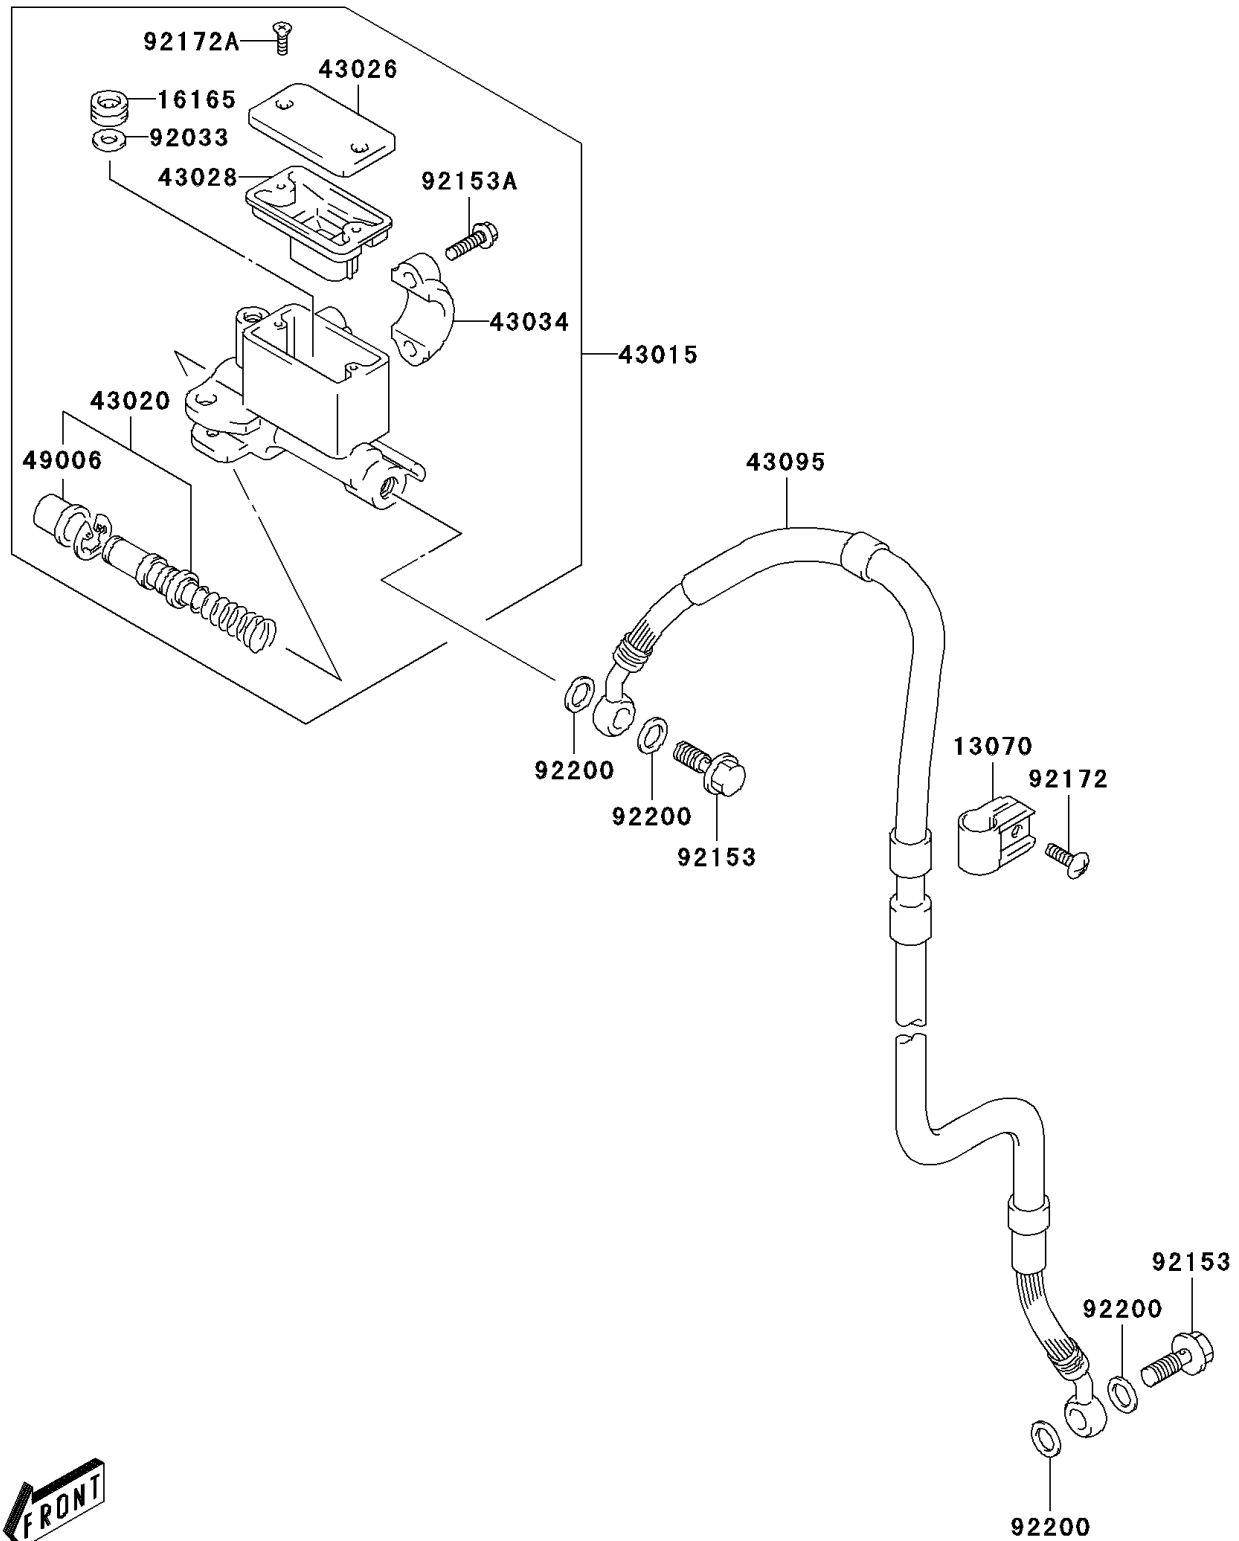

# 2004 KLX400SR (Canada Only)

## PARTS DIAGRAM

### Front Master Cylinder

F2291

## PARTS LIST